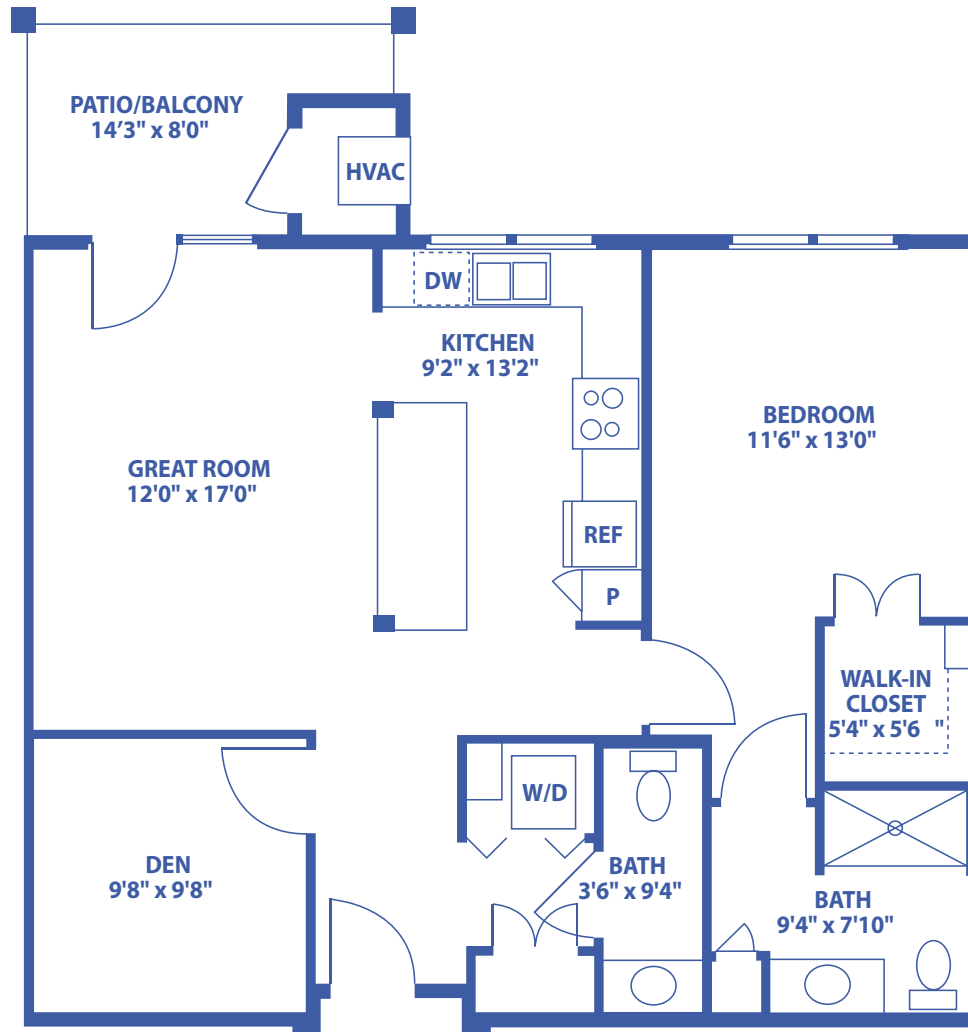

THE WESTERLY: THE PICCARD

1-BEDROOM, 1.5 BATHROOM APARTMENT WITH DEN / 969 SQUARE FEET

Floor plans may vary slightly and are not to scale.

4700 W 13TH ST N, WICHITA, KS • WWW.WICHITAPRESBYTERIANMANOR.ORG