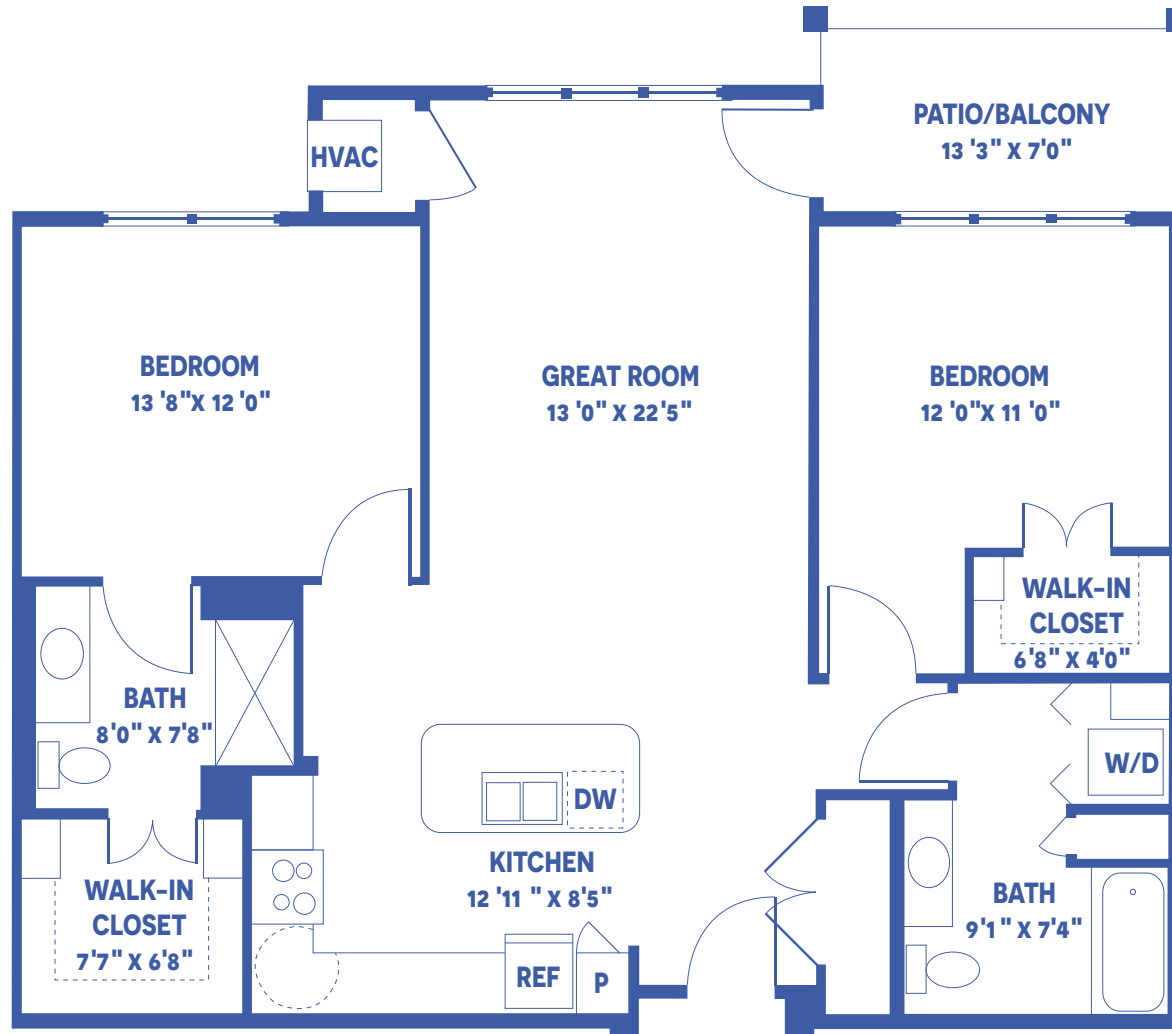

THE WESTERLY: THE LINDBERGH

2-BEDROOM, 2-BATHROOM DELUXE APARTMENT / 1,192 SQUARE FEET

Floor plans may vary slightly and are not to scale.

4700 W 13TH ST N, WICHITA, KS • WWW.WICHITAPRESBYTERIANMANOR.ORG