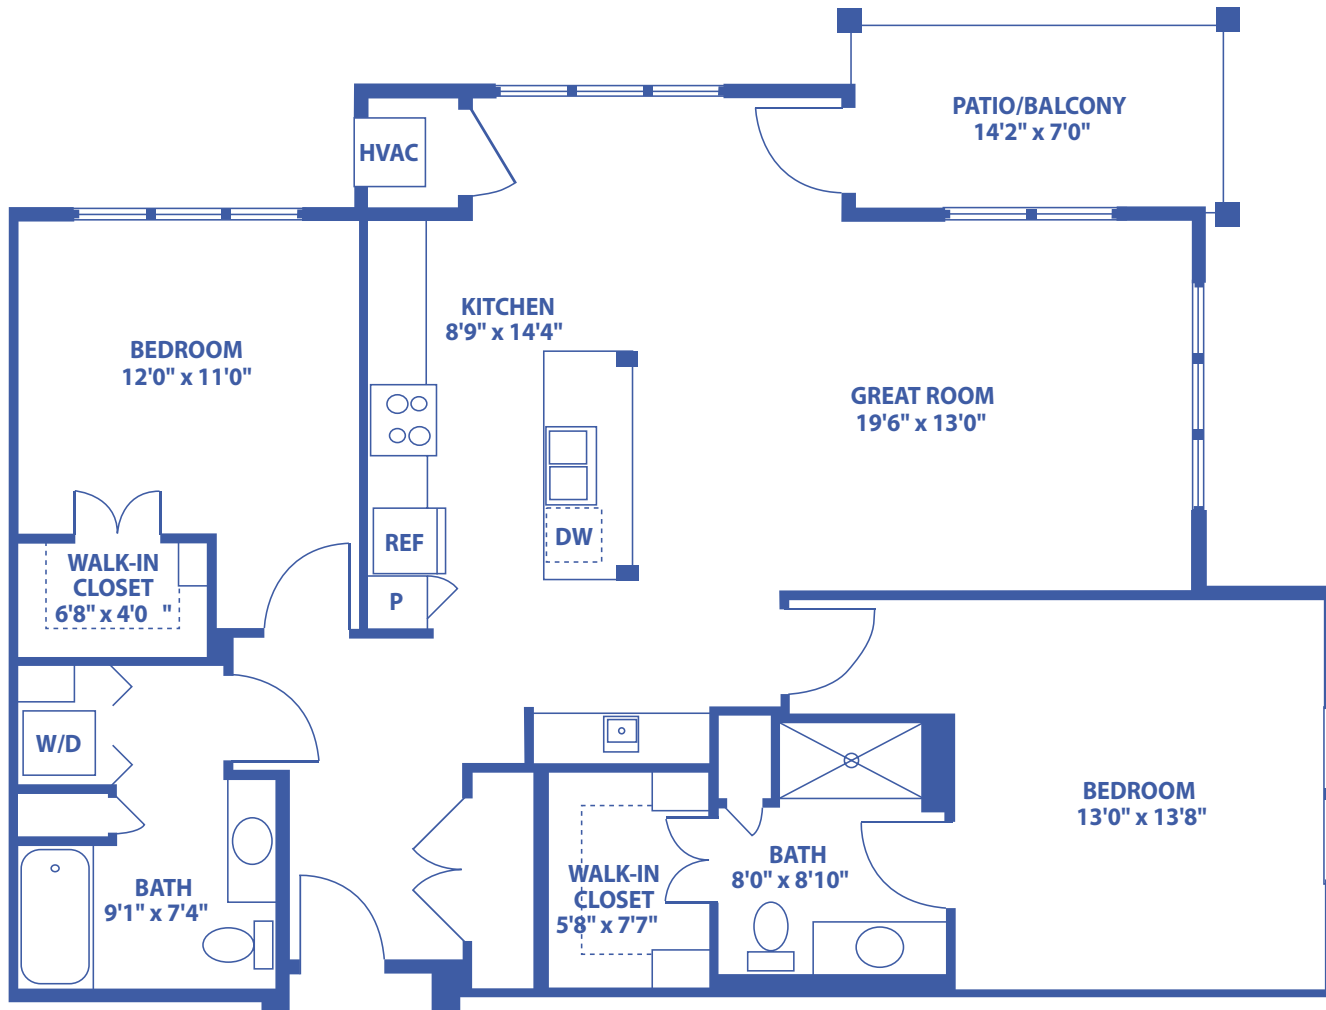

# THE WESTERLY: THE COLLINS

2-BEDROOM, 2-BATHROOM CORNER SUITE APARTMENT / 1,316 SQUARE FEET

Floor plans may vary slightly and are not to scale.

4700 W 13TH ST N, WICHITA, KS • [WWW.WICHITAPRESBYTERIANMANOR.ORG](http://WWW.WICHITAPRESBYTERIANMANOR.ORG)