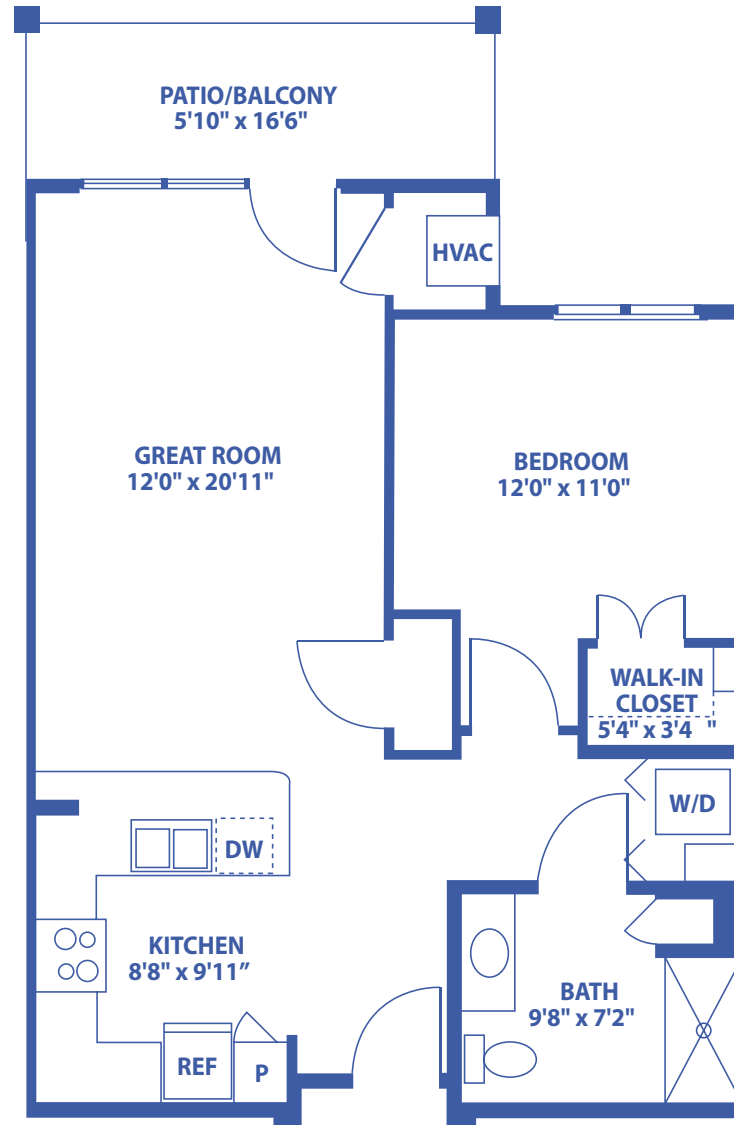

# THE WESTERLY: THE COCHRAN

1-BEDROOM, 1-BATHROOM APARTMENT / 766 SQUARE FEET

Floor plans may vary slightly and are not to scale.

4700 W 13TH ST N, WICHITA, KS • [WWW.WICHITAPRESBYTERIANMANOR.ORG](http://WWW.WICHITAPRESBYTERIANMANOR.ORG)