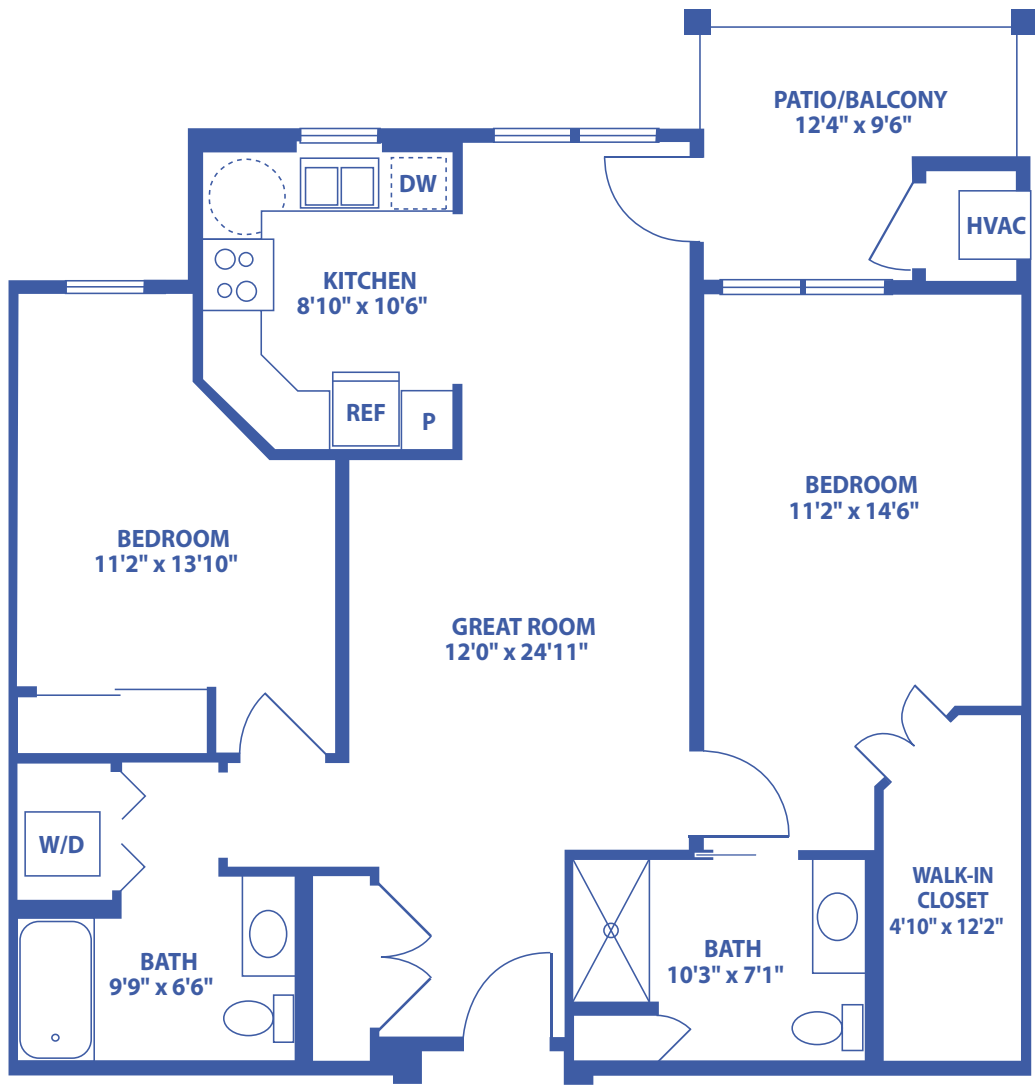

THE WESTERLY: THE AMELIA

2-BEDROOM, 2-BATHROOM APARTMENT / 1,119 SQUARE FEET

Floor plans may vary slightly and are not to scale.

4700 W 13TH ST N, WICHITA, KS • WWW.WICHITAPRESBYTERIANMANOR.ORG