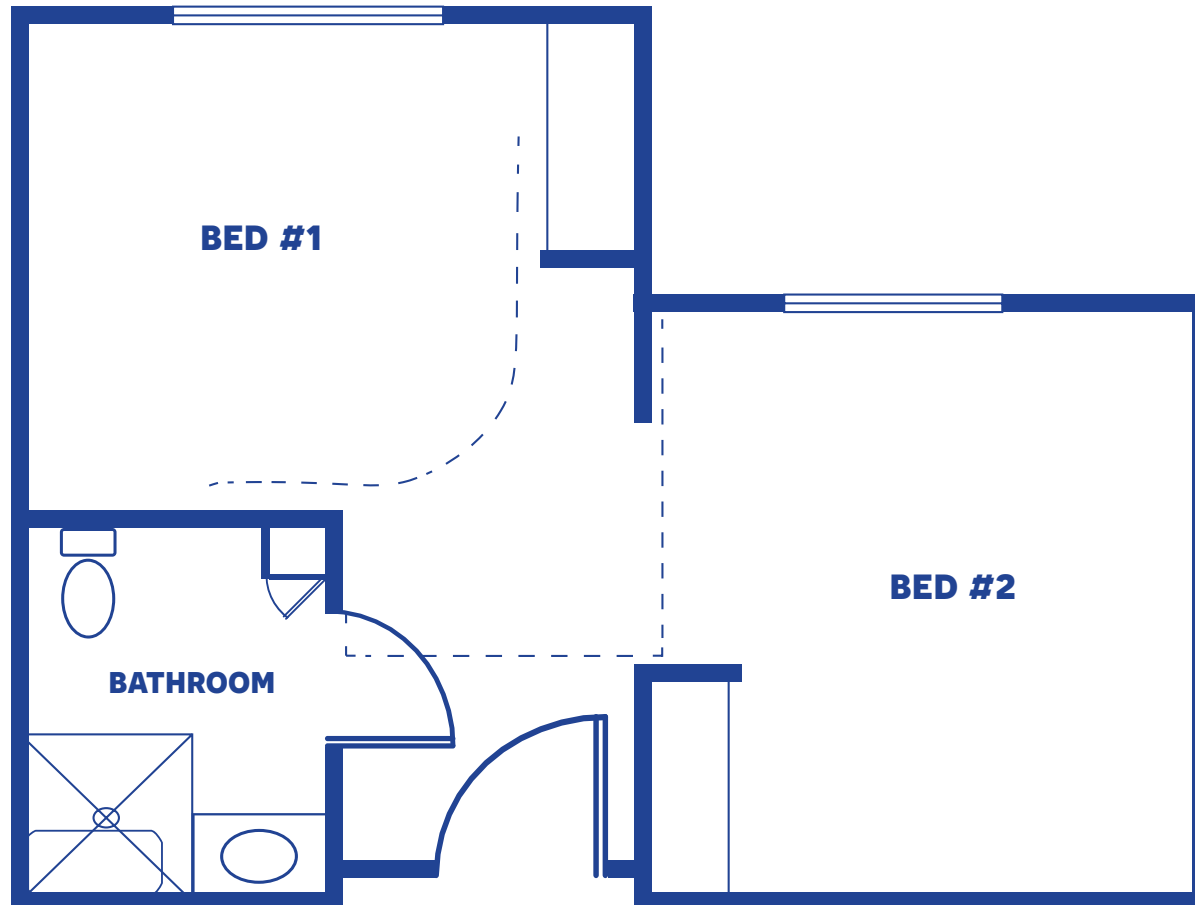

SEMI-PRIVATE RESIDENCE

SHARED / 453 SQUARE FEET

Floor plans may vary slightly and are not to scale.