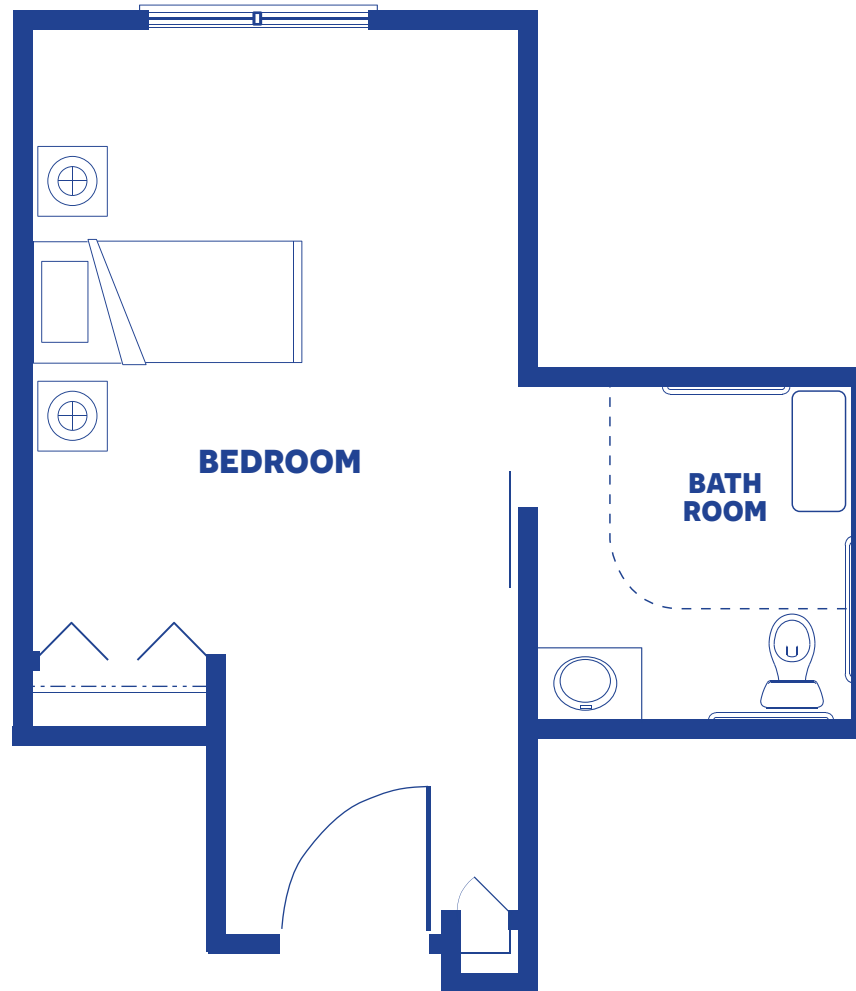

# PATH RESIDENCE

342 SQUARE FEET

*Floor plans may vary slightly and are not to scale.*

4700 W 13TH ST N, WICHITA, KS • [WWW.WICHITAPRESBYTERIANMANOR.ORG](http://WWW.WICHITAPRESBYTERIANMANOR.ORG)

**WICHITA**  
Presbyterian Manor