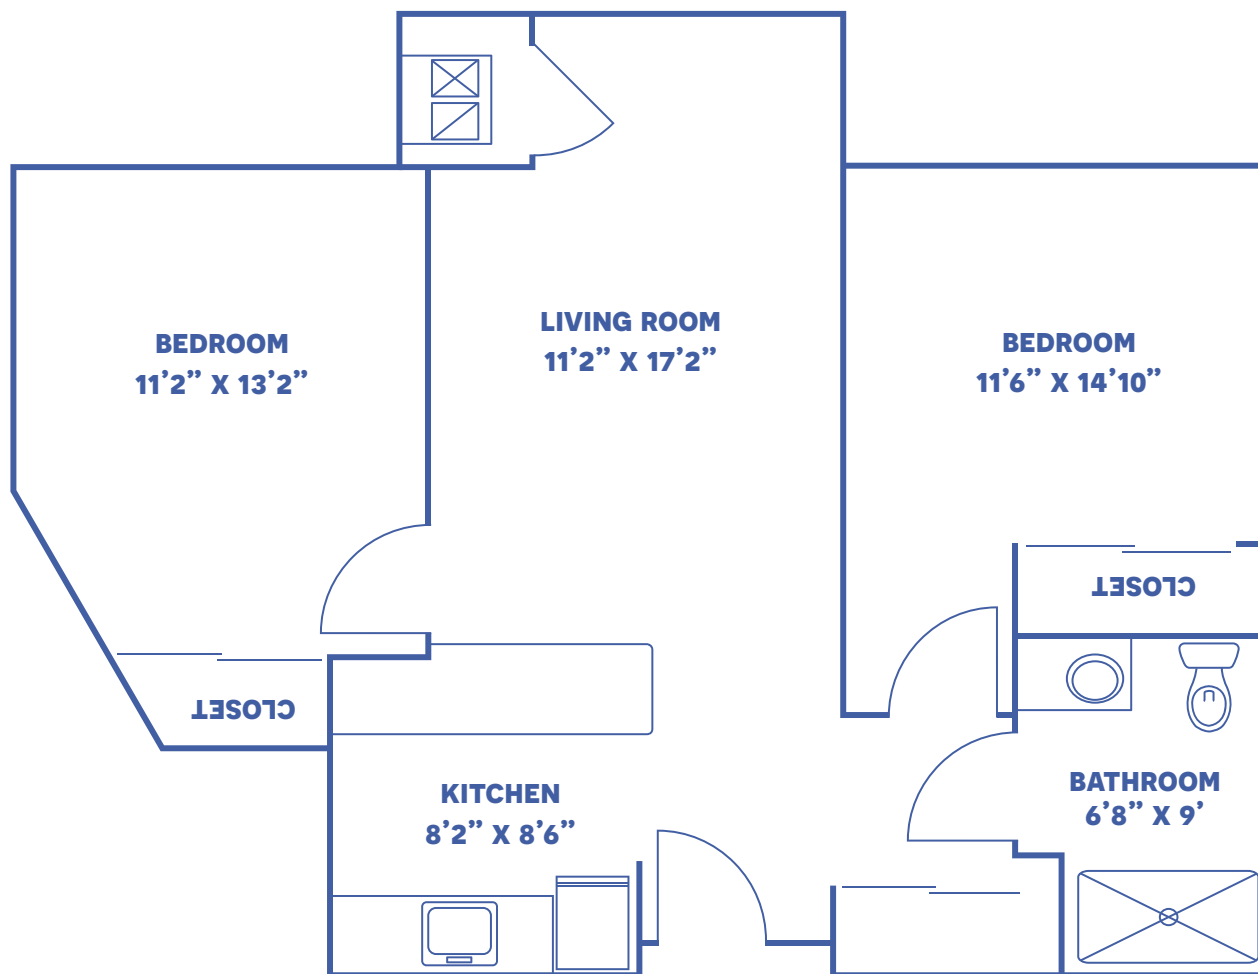

THE SUNFLOWER

TWO-BEDROOM / 769 SQUARE FEET

Floor plans may vary slightly and are not to scale.