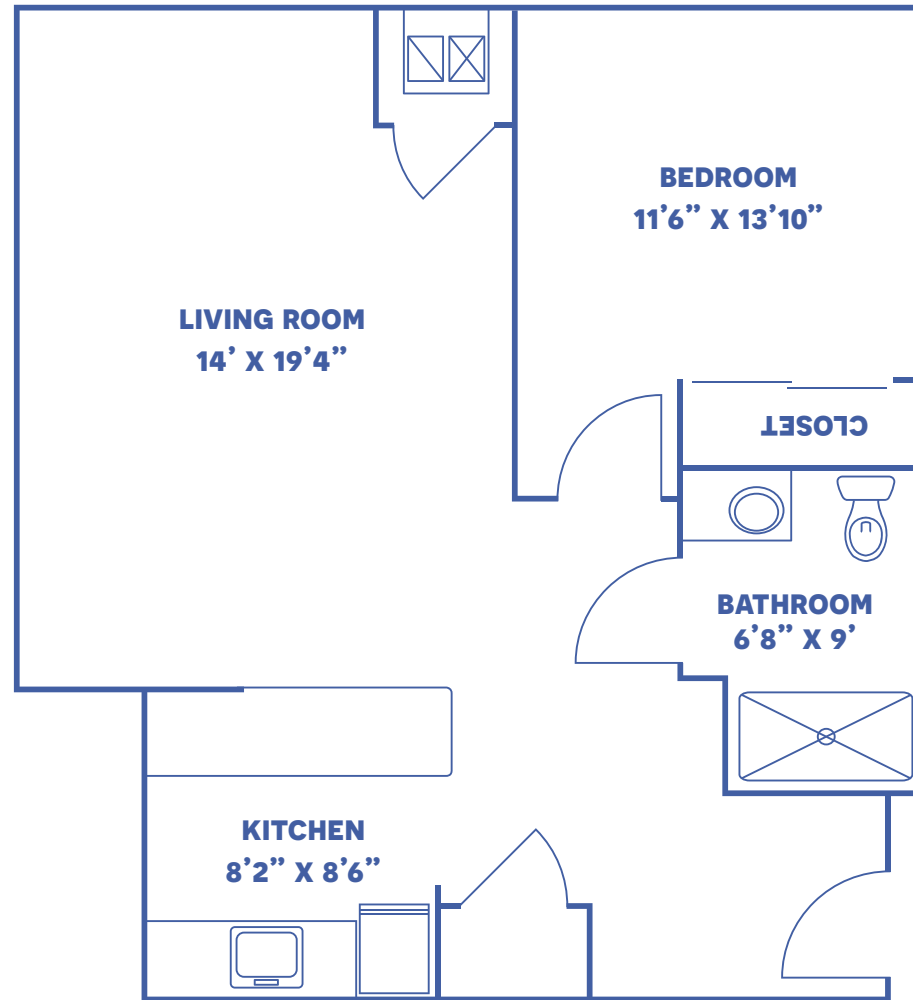

THE IRIS

ONE-BEDROOM GRAND / 725 SQUARE FEET

Floor plans may vary slightly and are not to scale.

4700 W 13TH ST N, WICHITA, KS • WWW.WICHITAPRESBYTERIANMANOR.ORG

WICHITA
Presbyterian Manor