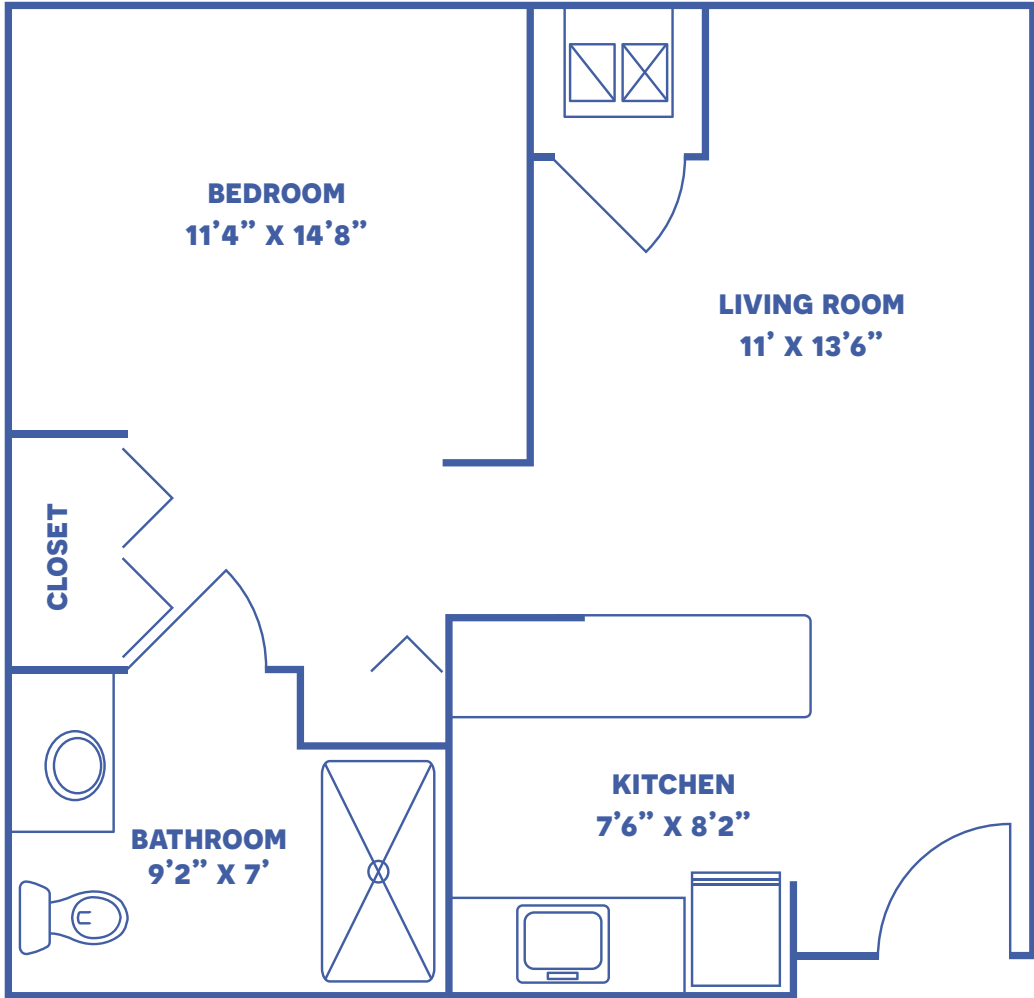

THE BLUEBELL

ONE-BEDROOM DELUXE / 531 SQUARE FEET

Floor plans may vary slightly and are not to scale.