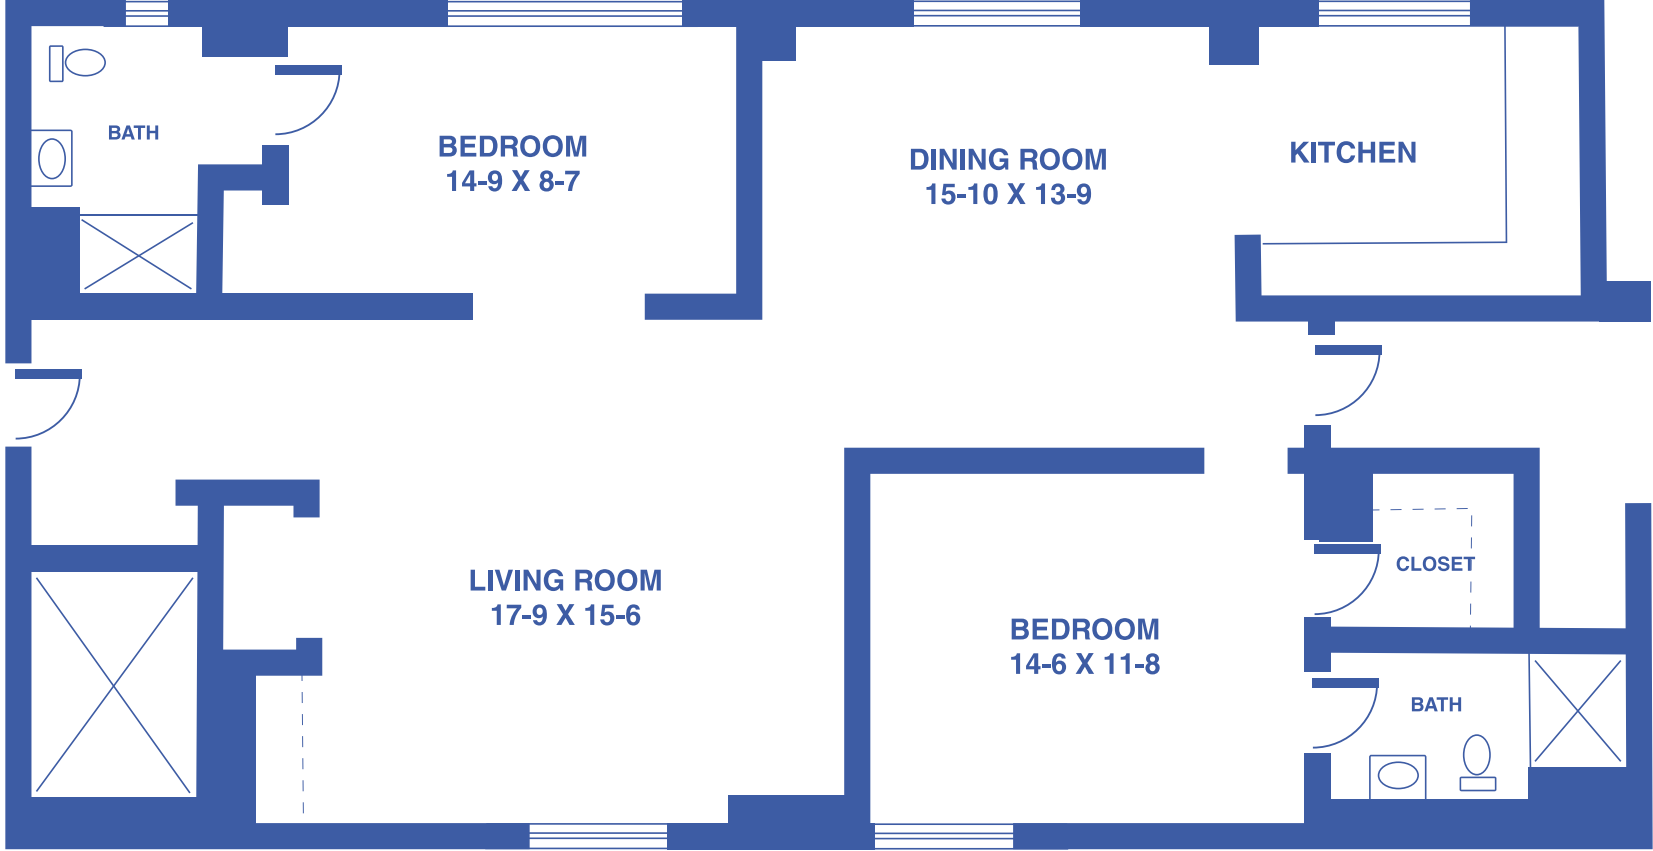

TOWER APARTMENTS: THE MAPLE

TWO-BEDROOM GRAND / 1,130 SQUARE FEET

Floor plans may vary slightly and are not to scale.