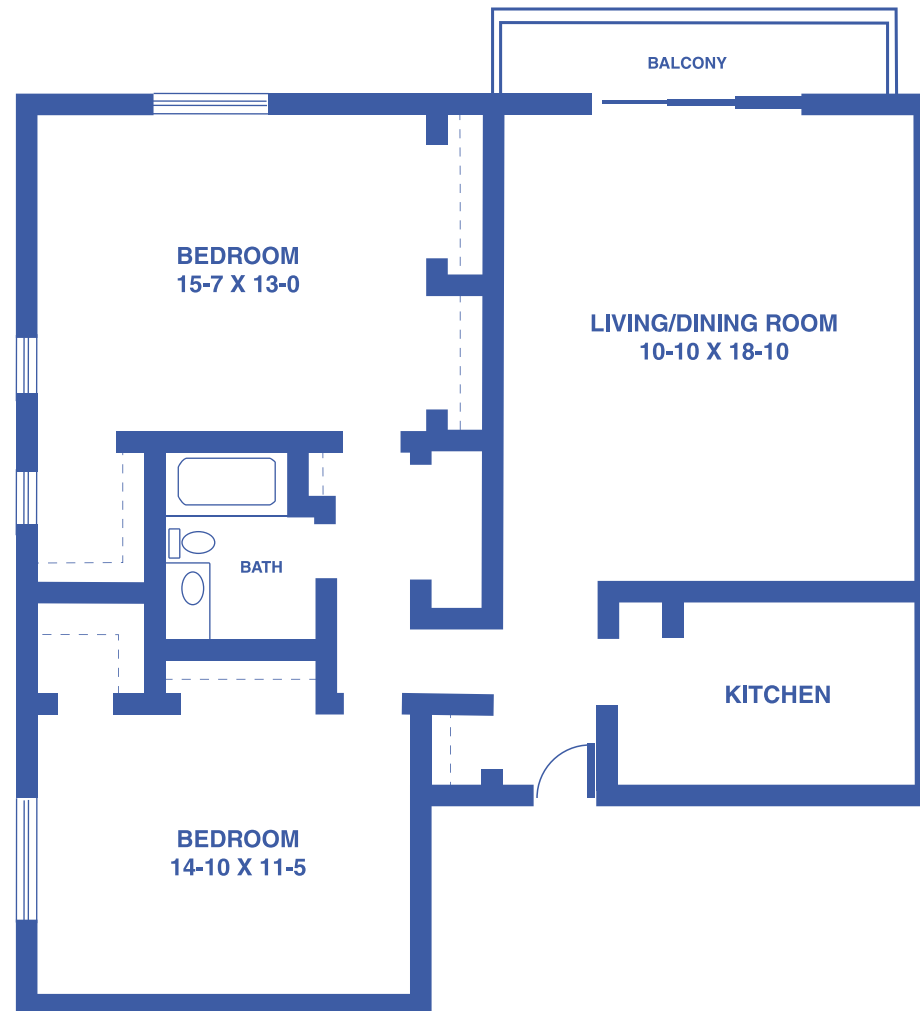

TOWER APARTMENTS: THE JUNIPER

TWO-BEDROOM GRAND / 1,200 SQUARE FEET

Floor plans may vary slightly and are not to scale.

4712 SW 6TH AVE, TOPEKA, KS • WWW.TOPEKAPRESBYTERIANMANOR.ORG

TOPEKA
Presbyterian Manor®