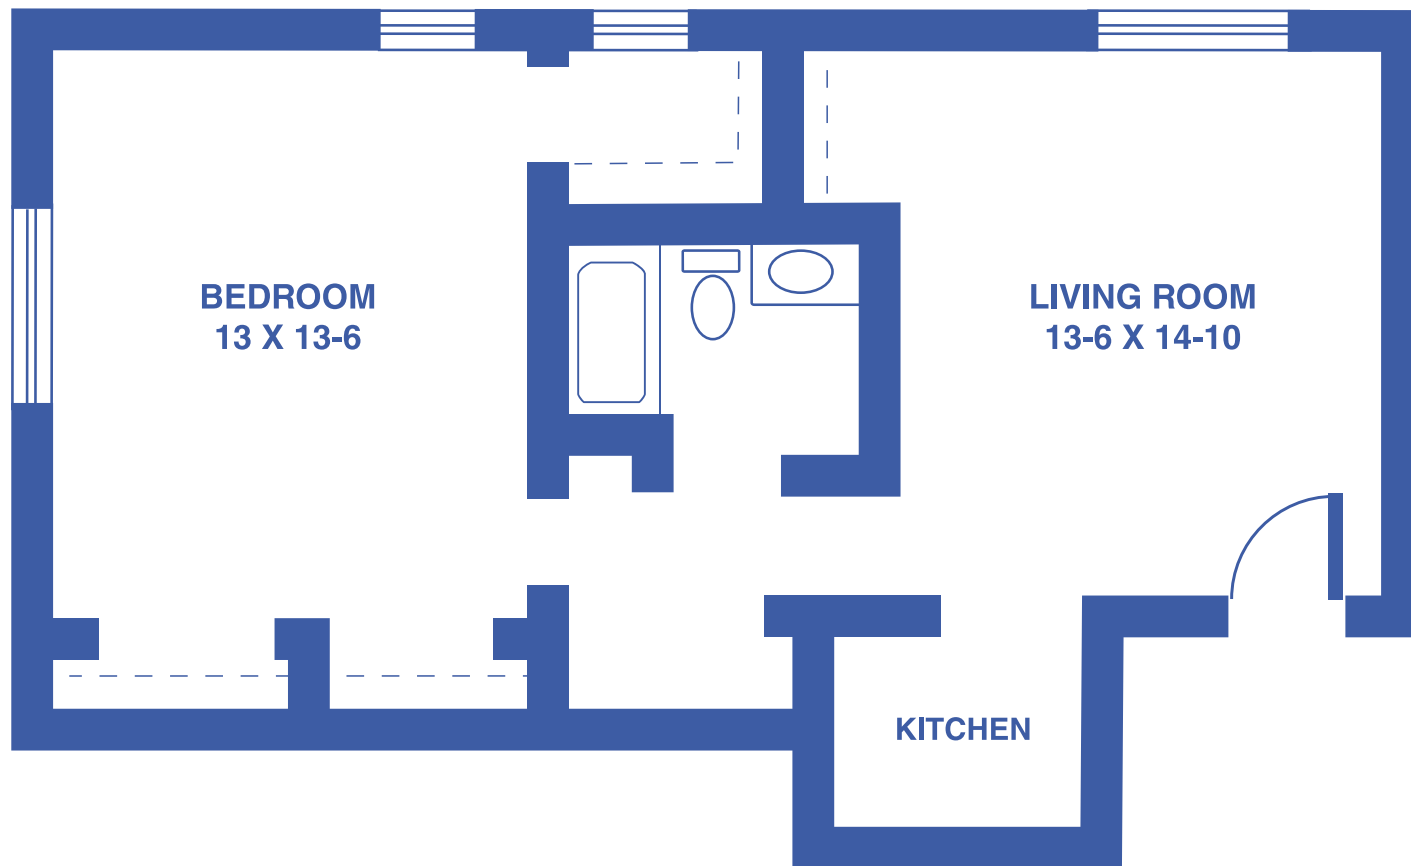

# TOWER APARTMENTS: THE ELM

ONE-BEDROOM DELUXE / 710 SQUARE FEET

*Floor plans may vary slightly and are not to scale.*

4712 SW 6TH AVE, TOPEKA, KS • [WWW.TOPEKAPRESBYTERIANMANOR.ORG](http://WWW.TOPEKAPRESBYTERIANMANOR.ORG)

**TOPEKA**  
Presbyterian Manor®