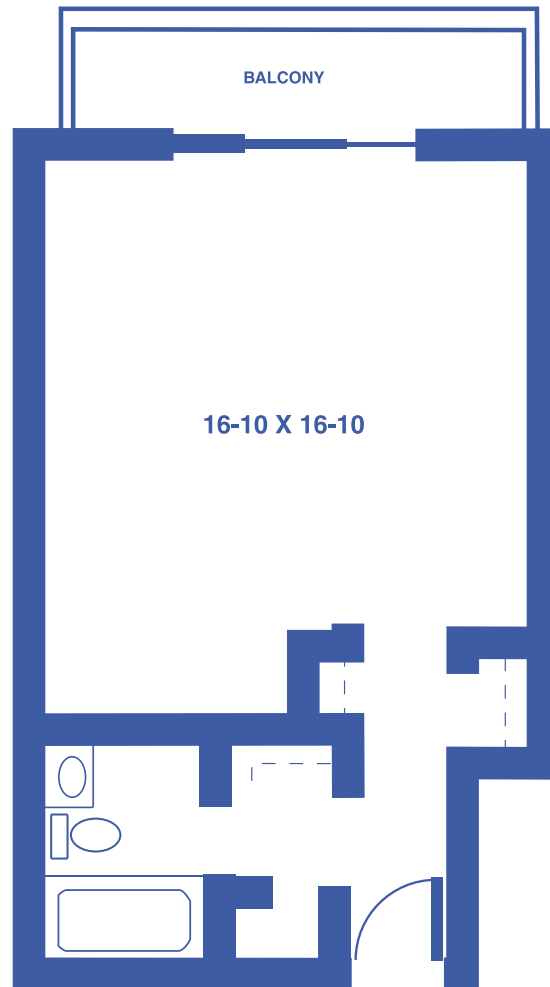

# TOWER APARTMENTS: THE BIRCH

## STUDIO / 405 SQUARE FEET

*Floor plans may vary slightly and are not to scale.*