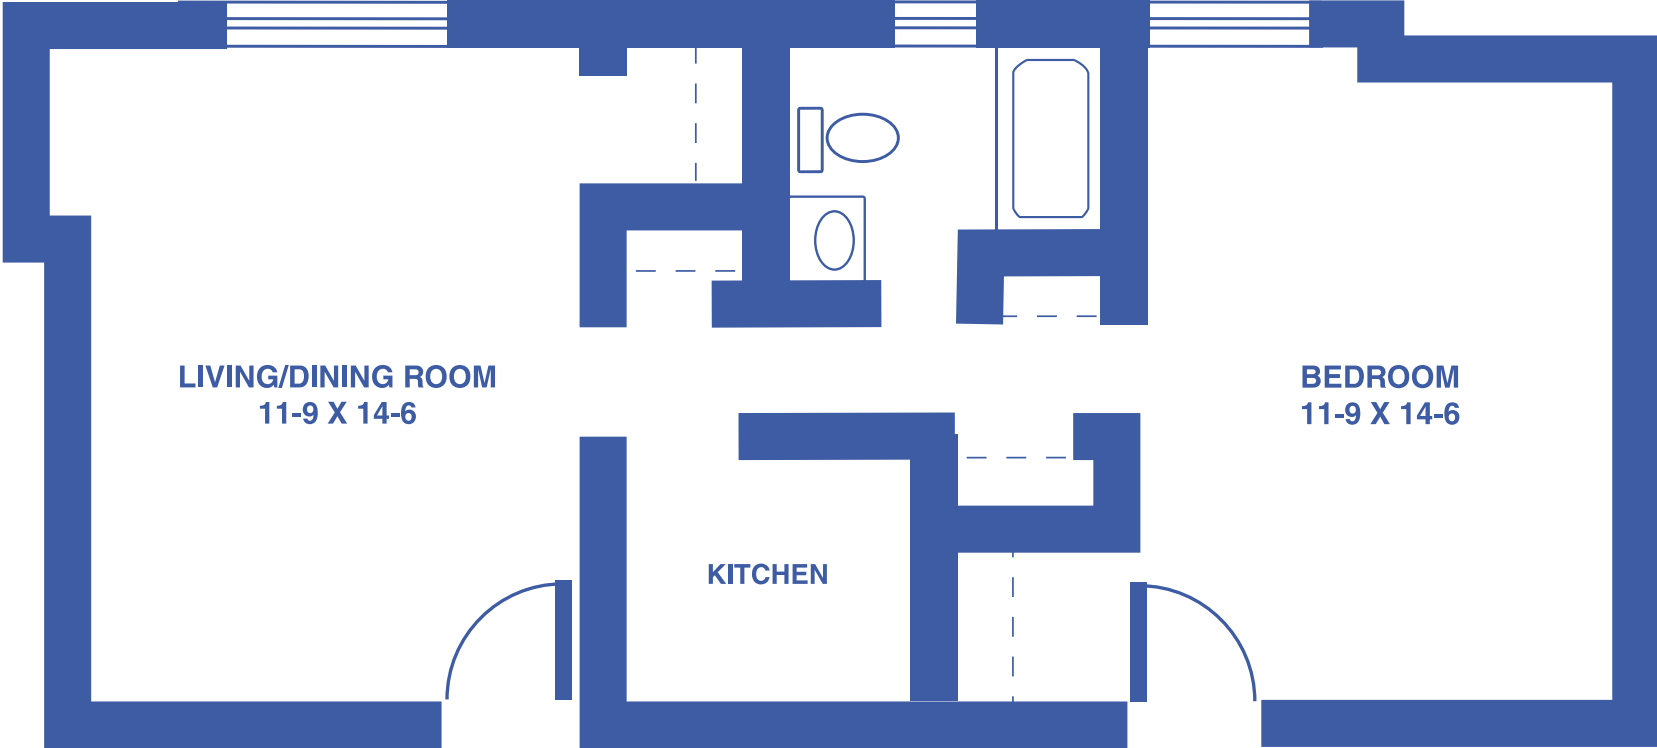

TOWER APARTMENTS: THE ALDER

ONE-BEDROOM / 550 SQUARE FEET

Floor plans may vary slightly and are not to scale.