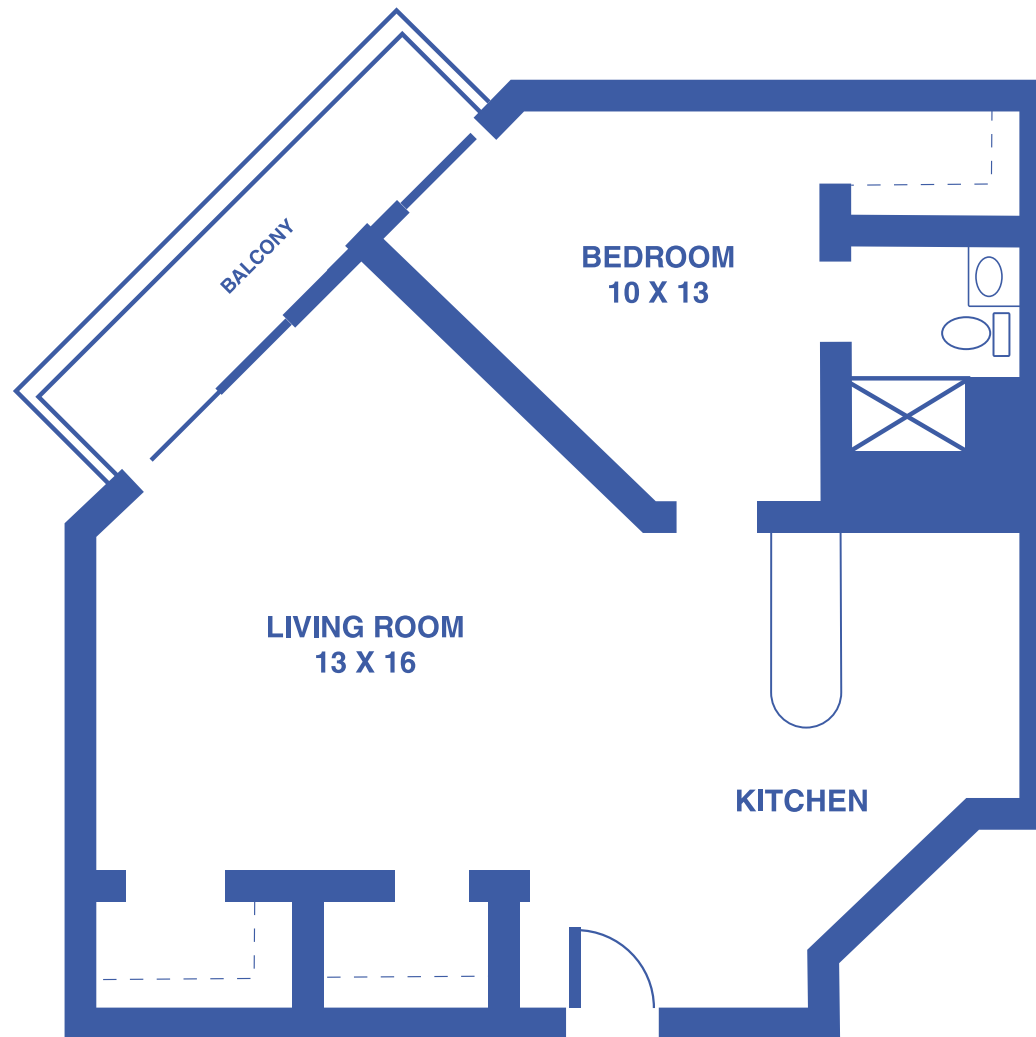

GARDEN APARTMENTS: THE MAGNOLIA

ONE-BEDROOM DELUXE / 775 SQUARE FEET

Floor plans may vary slightly and are not to scale.

4712 SW 6TH AVE, TOPEKA, KS • WWW.TOPEKAPRESBYTERIANMANOR.ORG

TOPEKA
Presbyterian Manor®