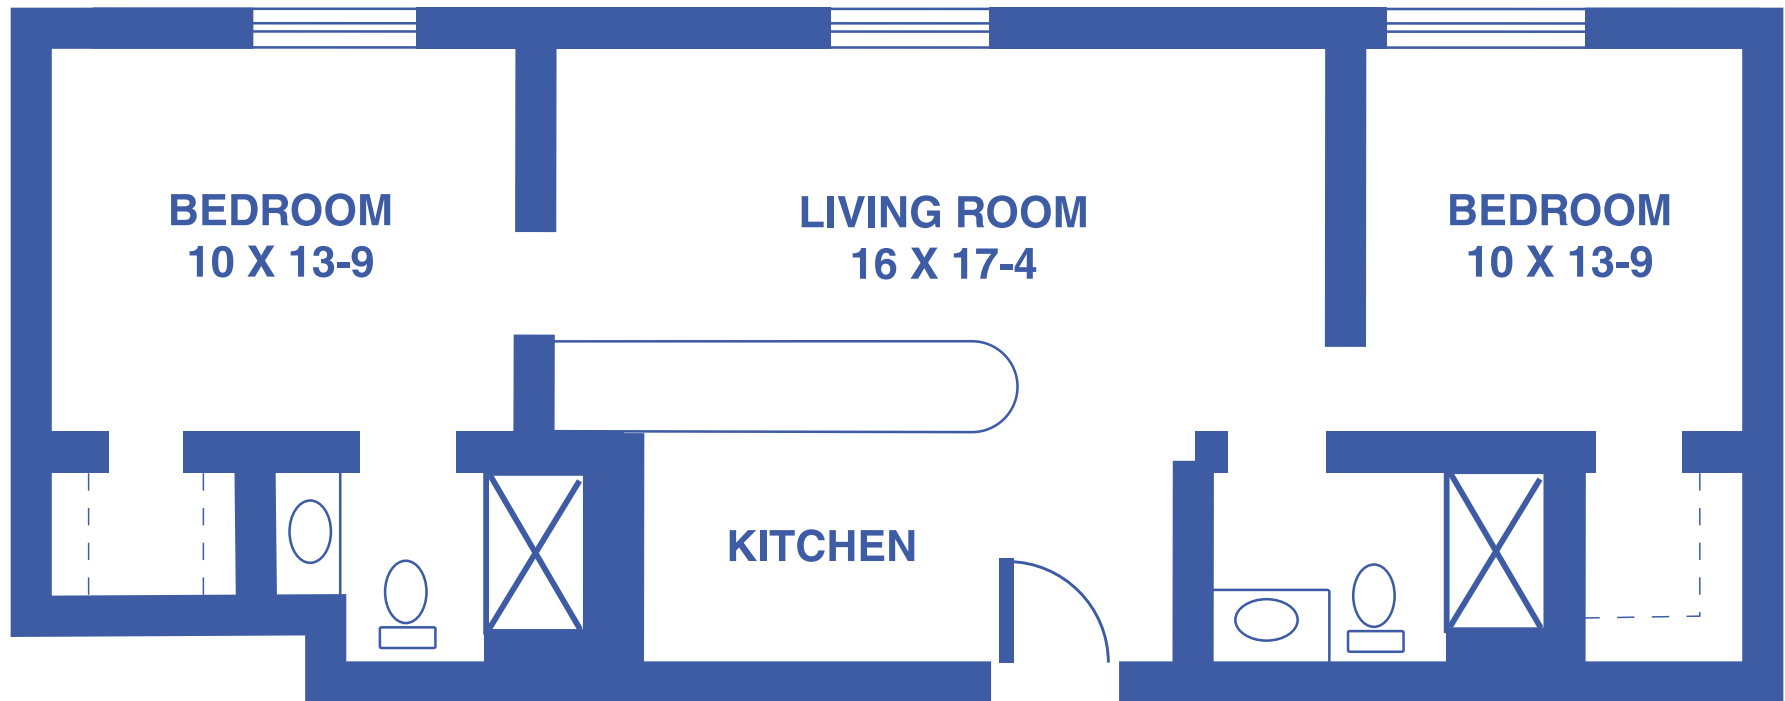

# GARDEN APARTMENTS: THE LAVENDER

TWO-BEDROOM / 695 SQUARE FEET

Floor plans may vary slightly and are not to scale.

4712 SW 6TH AVE, TOPEKA, KS • [WWW.TOPEKAPRESBYTERIANMANOR.ORG](http://WWW.TOPEKAPRESBYTERIANMANOR.ORG)

**TOPEKA**  
Presbyterian Manor®