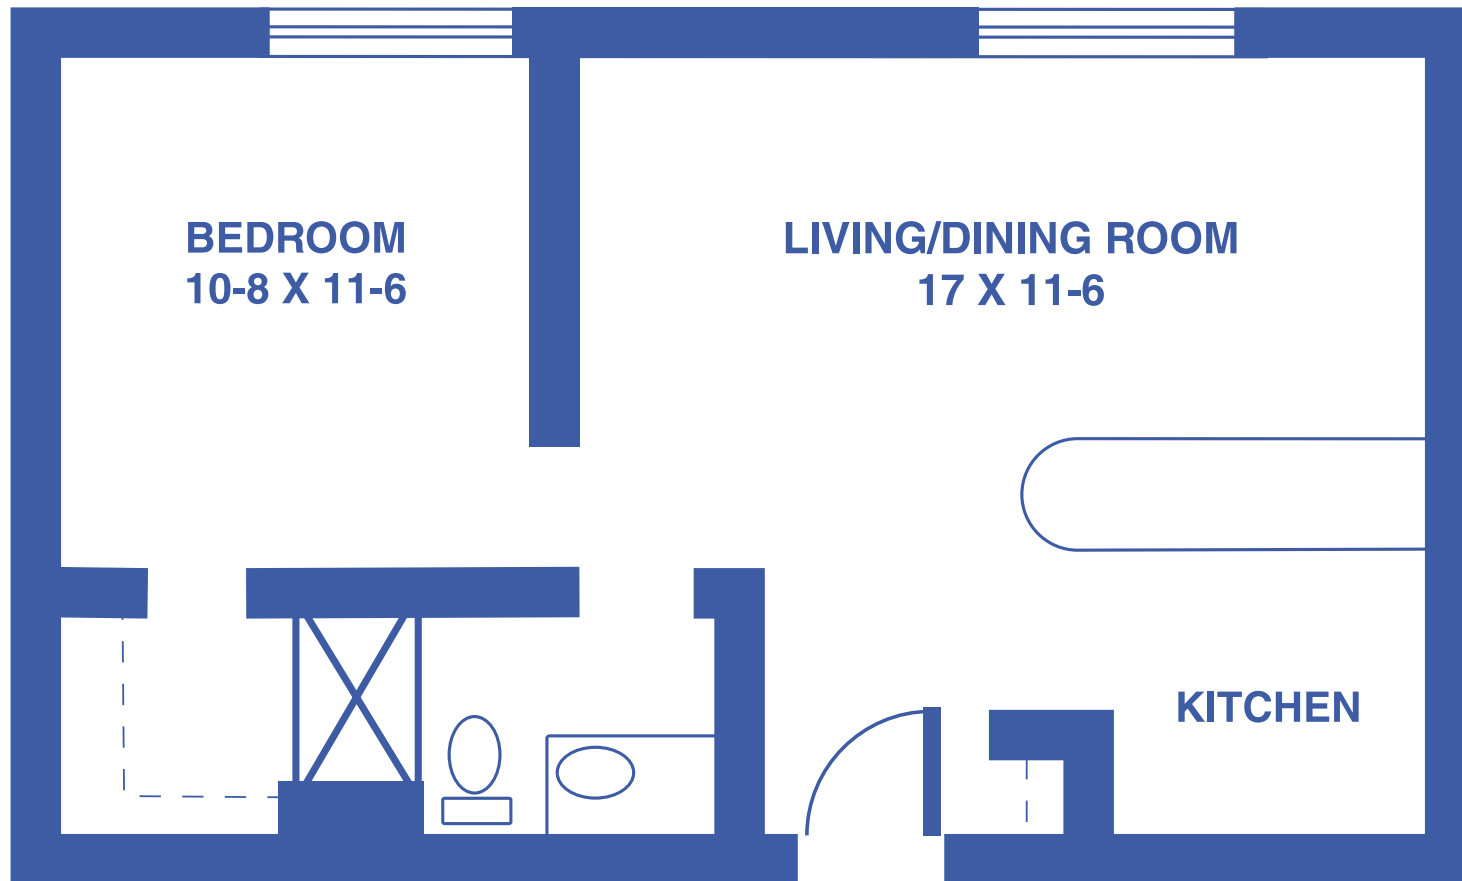

GARDEN APARTMENTS: THE ASTER

ONE-BEDROOM / 470 SQUARE FEET

Floor plans may vary slightly and are not to scale.

4712 SW 6TH AVE, TOPEKA, KS • WWW.TOPEKAPRESBYTERIANMANOR.ORG

TOPEKA
Presbyterian Manor®