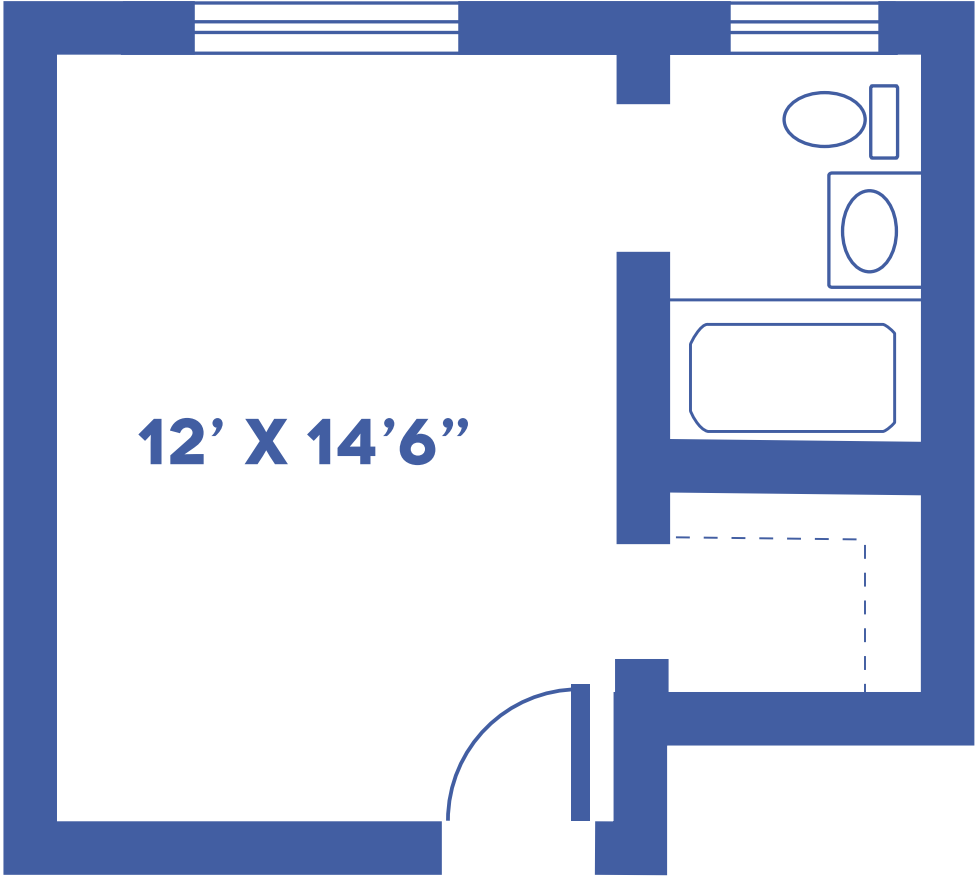

THE SPARROW

STUDIO / 240 SQUARE FEET

Floor plans may vary slightly and are not to scale.