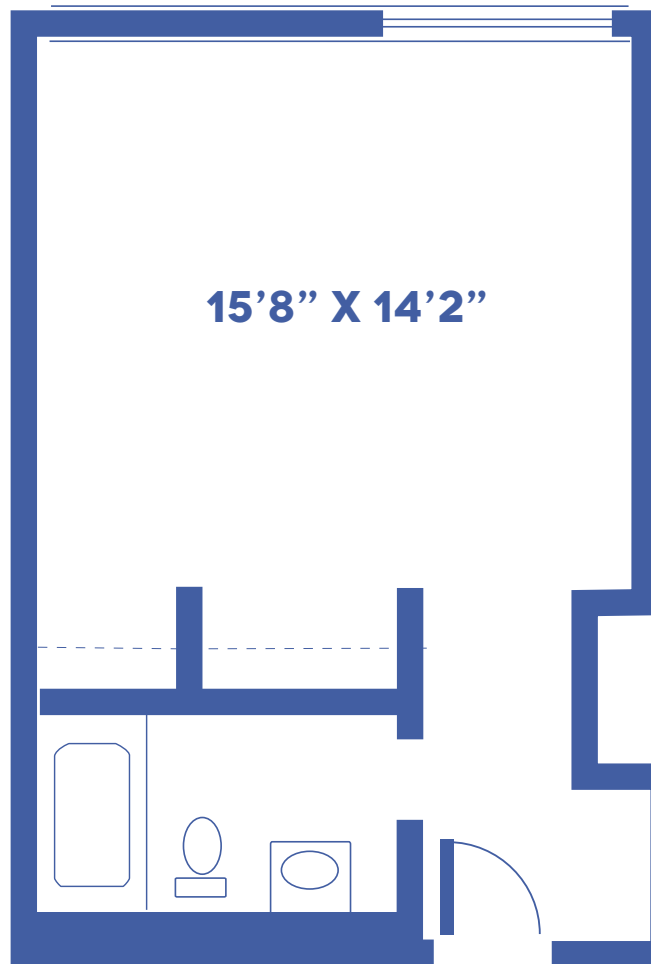

THE SKYLARK

STUDIO LARGE / 340 SQUARE FEET

Floor plans may vary slightly and are not to scale.