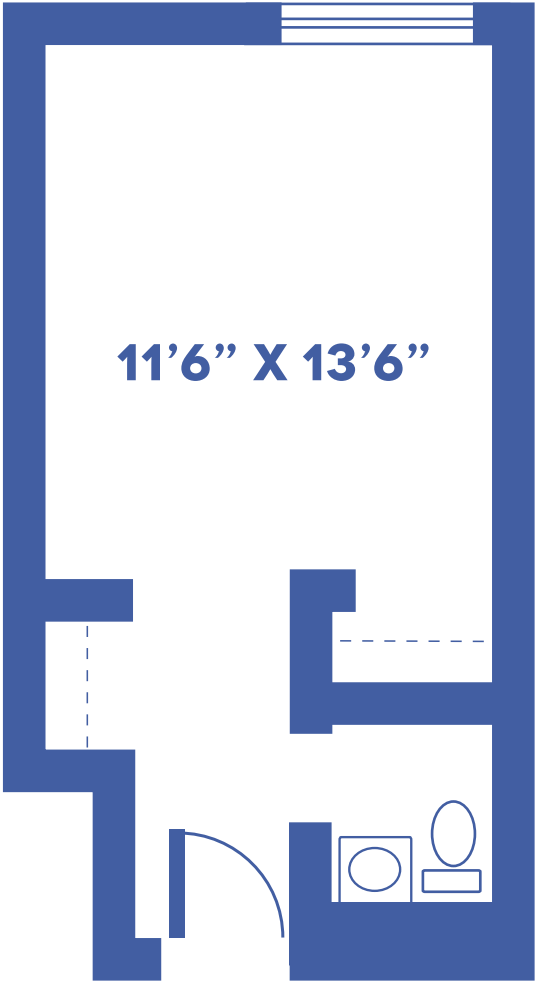

THE QUAIL

STUDIO / 260 SQUARE FEET

Floor plans may vary slightly and are not to scale.