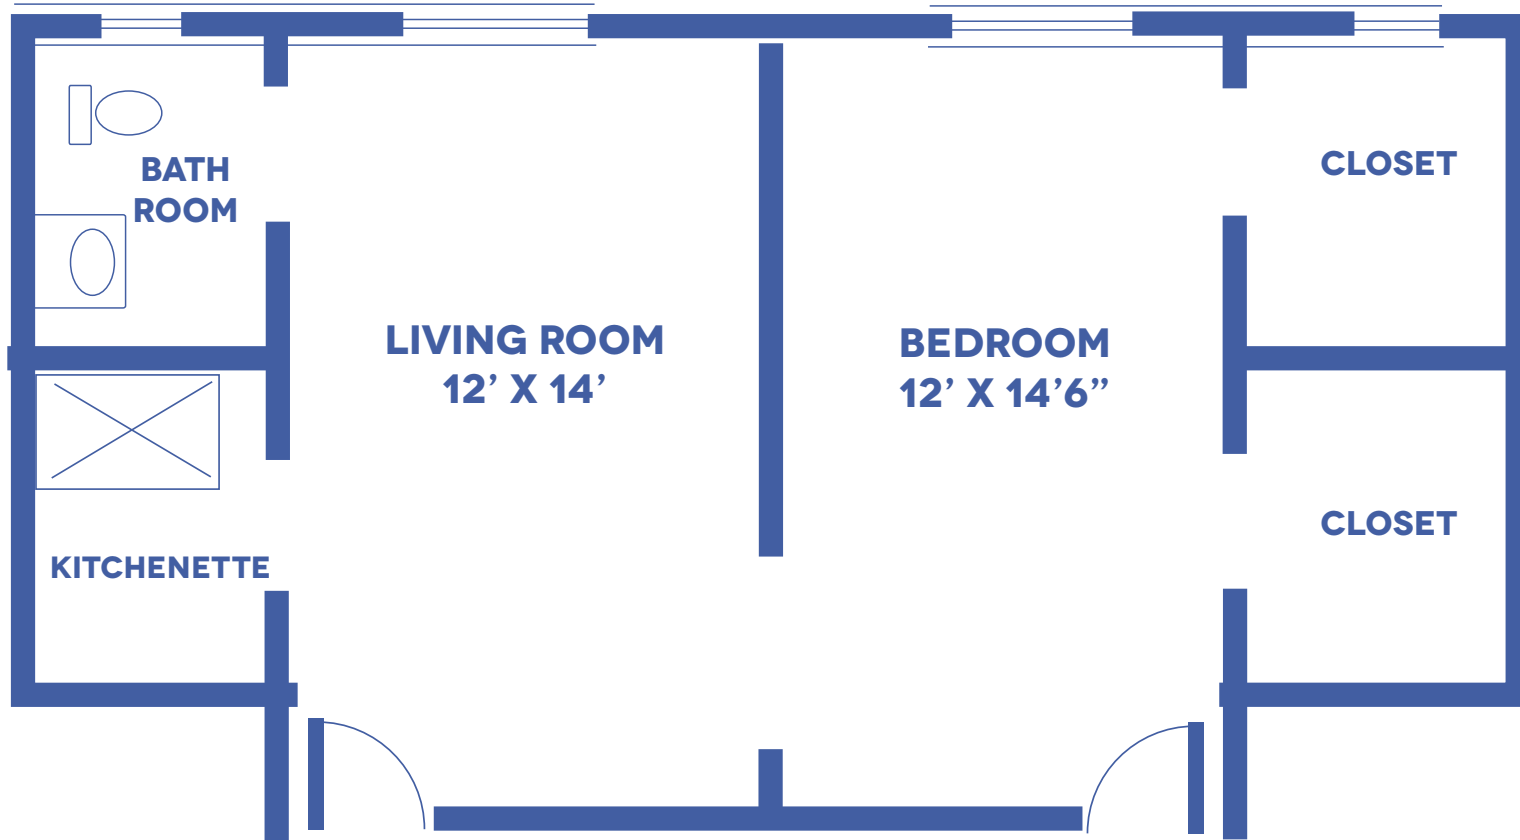

THE PHEASANT

ONE-BEDROOM DELUXE / 520 SQUARE FEET

Floor plans may vary slightly and are not to scale.