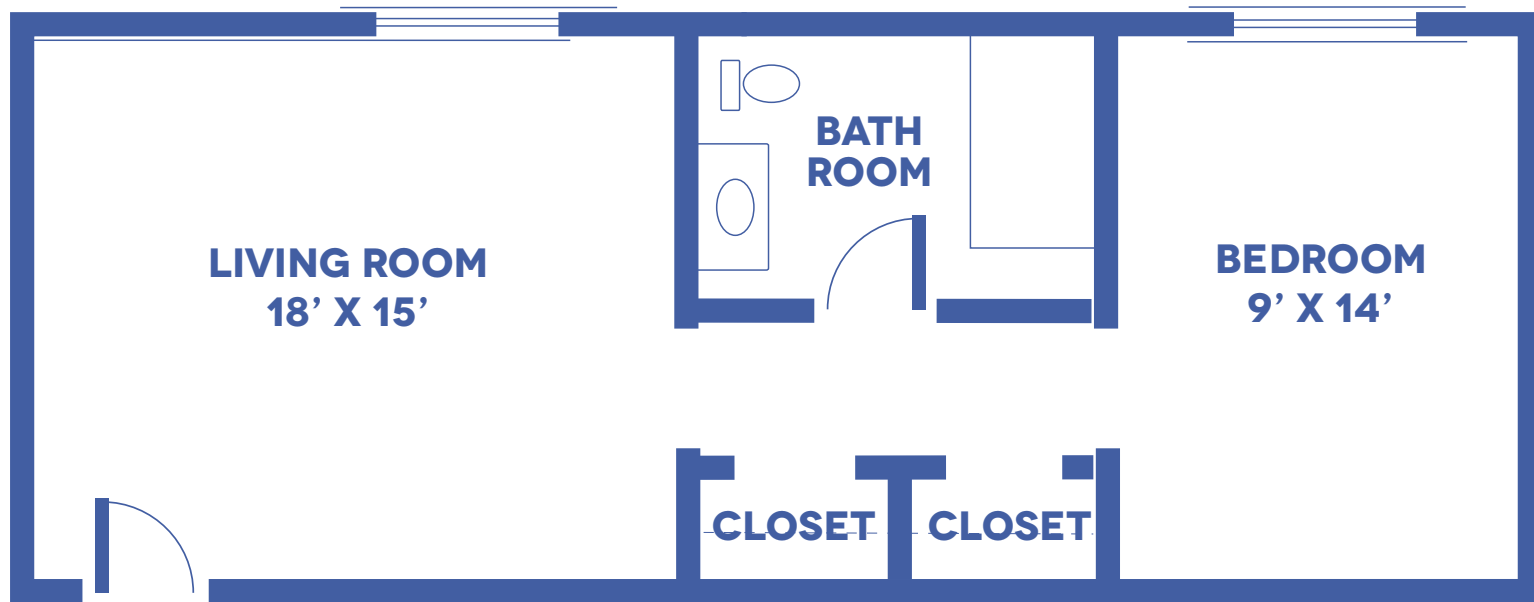

# THE SKYLARK

STUDIO LARGE / 340 SQUARE FEET

*Floor plans may vary slightly and are not to scale.*

# THE ROBIN

ONE-BEDROOM / 501 SQUARE FEET

*Floor plans may vary slightly and are not to scale.*

4712 SW 6TH AVE, TOPEKA, KS 66606 • [WWW.TOPEKAPRESBYTERIANMANOR.ORG](http://WWW.TOPEKAPRESBYTERIANMANOR.ORG)