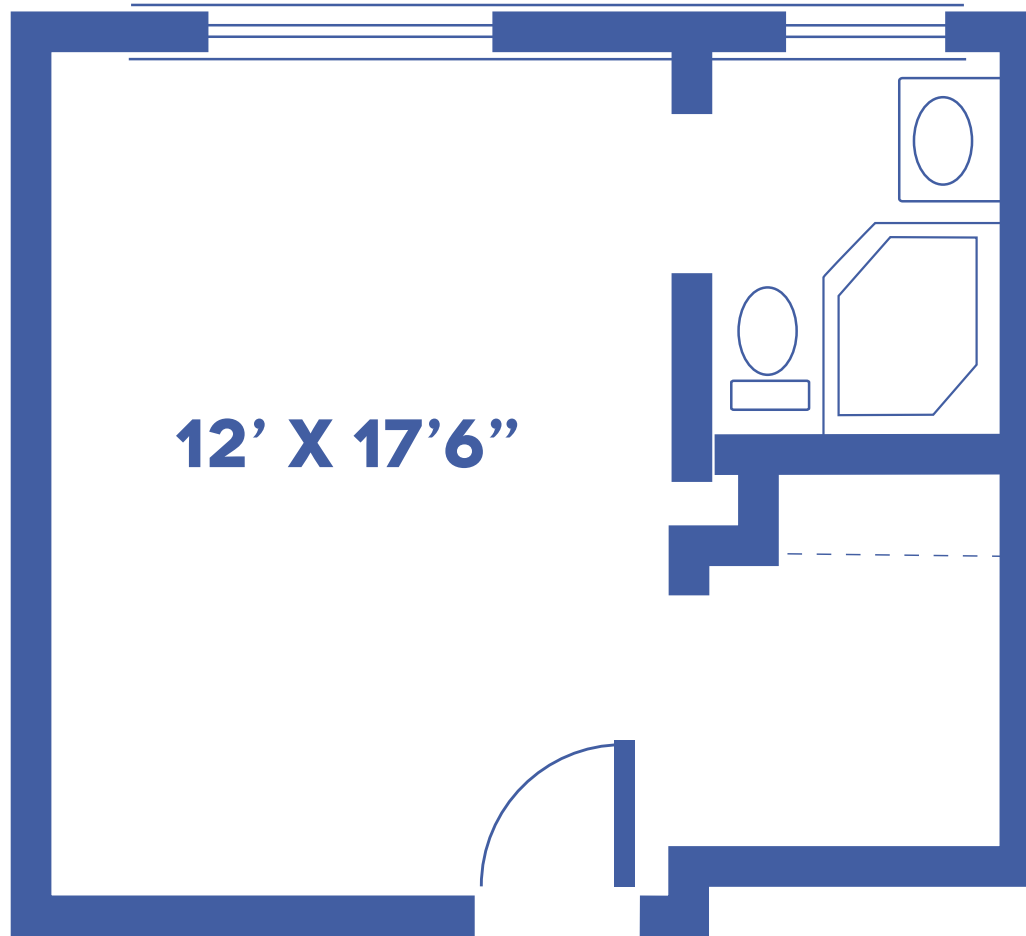

# THE SPARROW

STUDIO / 240 SQUARE FEET

*Floor plans may vary slightly and are not to scale.*

# THE QUAIL

STUDIO / 260 SQUARE FEET

*Floor plans may vary slightly and are not to scale.*

# THE DOVE

STUDIO LARGE / 285 SQUARE FEET

*Floor plans may vary slightly and are not to scale.*

# THE STARLING

STUDIO LARGE / 320 SQUARE FEET

*Floor plans may vary slightly and are not to scale.*