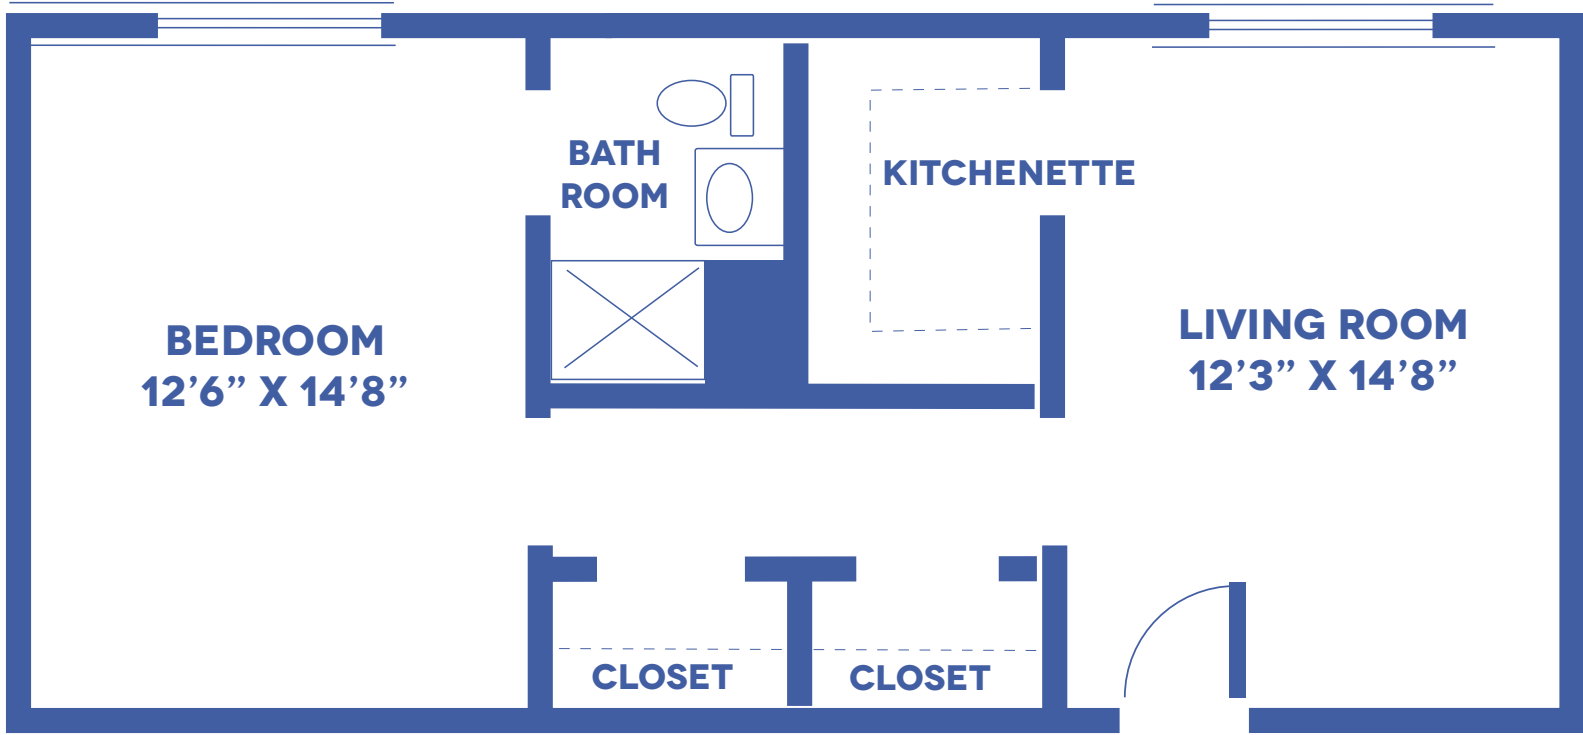

THE CANARY

ONE-BEDROOM DELUXE / 495 SQUARE FEET

Floor plans may vary slightly and are not to scale.