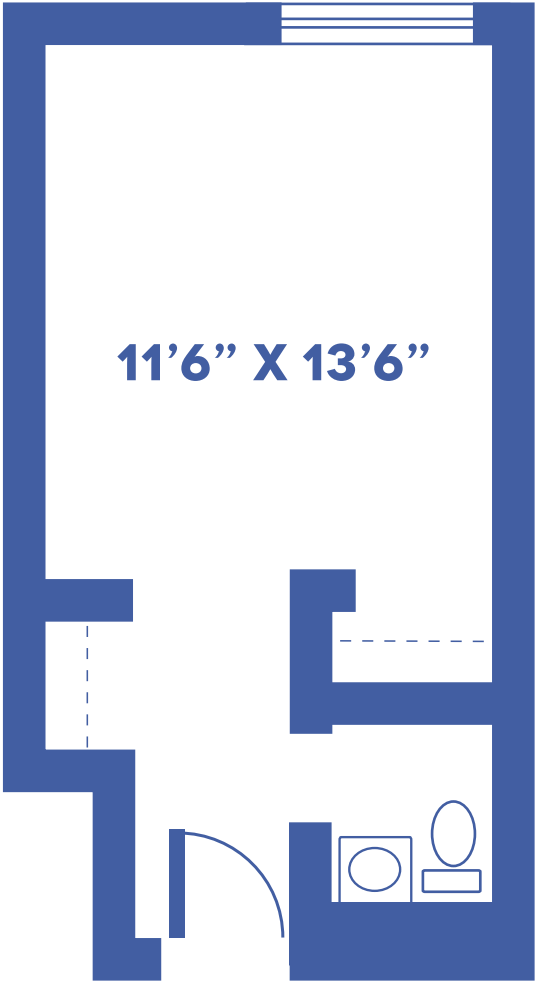

# THE SPARROW

STUDIO / 240 SQUARE FEET

*Floor plans may vary slightly and are not to scale.*

# THE QUAIL

STUDIO / 260 SQUARE FEET

*Floor plans may vary slightly and are not to scale.*

# THE DOVE

STUDIO LARGE / 285 SQUARE FEET

*Floor plans may vary slightly and are not to scale.*

# THE STARLING

STUDIO LARGE / 320 SQUARE FEET

*Floor plans may vary slightly and are not to scale.*