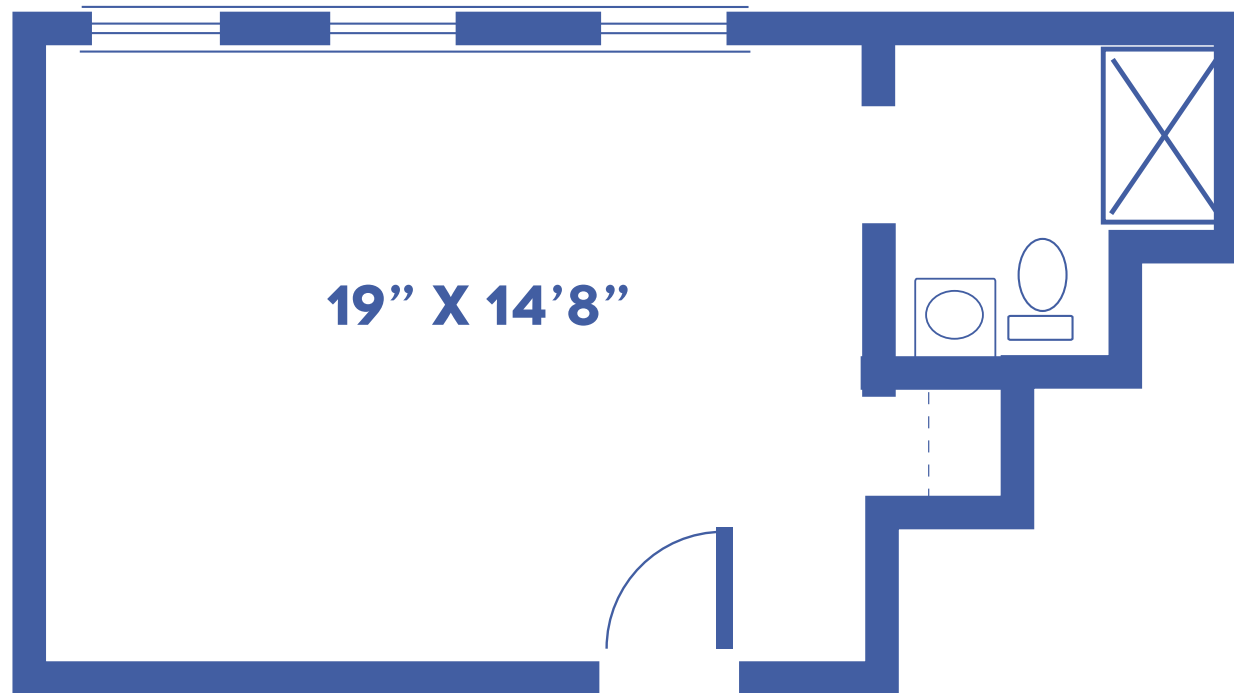

# THE QUAIL

STUDIO / 260 SQUARE FEET

*Floor plans may vary slightly and are not to scale.*

# THE DOVE

STUDIO LARGE / 285 SQUARE FEET

*Floor plans may vary slightly and are not to scale.*

# THE STARLING

STUDIO LARGE / 320 SQUARE FEET

*Floor plans may vary slightly and are not to scale.*

# THE SKYLARK

STUDIO LARGE / 340 SQUARE FEET

*Floor plans may vary slightly and are not to scale.*