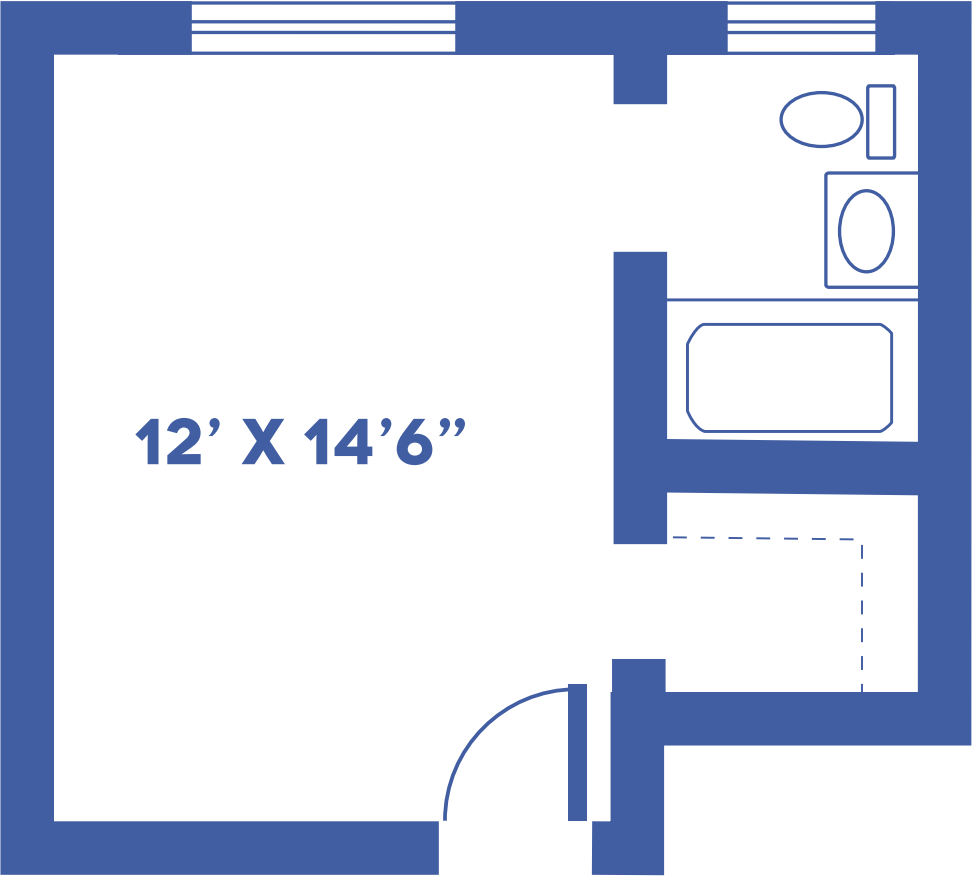

# THE SPARROW

STUDIO / 240 SQUARE FEET

*Floor plans may vary slightly and are not to scale.*

# THE QUAIL

STUDIO / 260 SQUARE FEET

*Floor plans may vary slightly and are not to scale.*

# THE DOVE

STUDIO LARGE / 285 SQUARE FEET

*Floor plans may vary slightly and are not to scale.*

# THE STARLING

STUDIO LARGE / 320 SQUARE FEET

*Floor plans may vary slightly and are not to scale.*