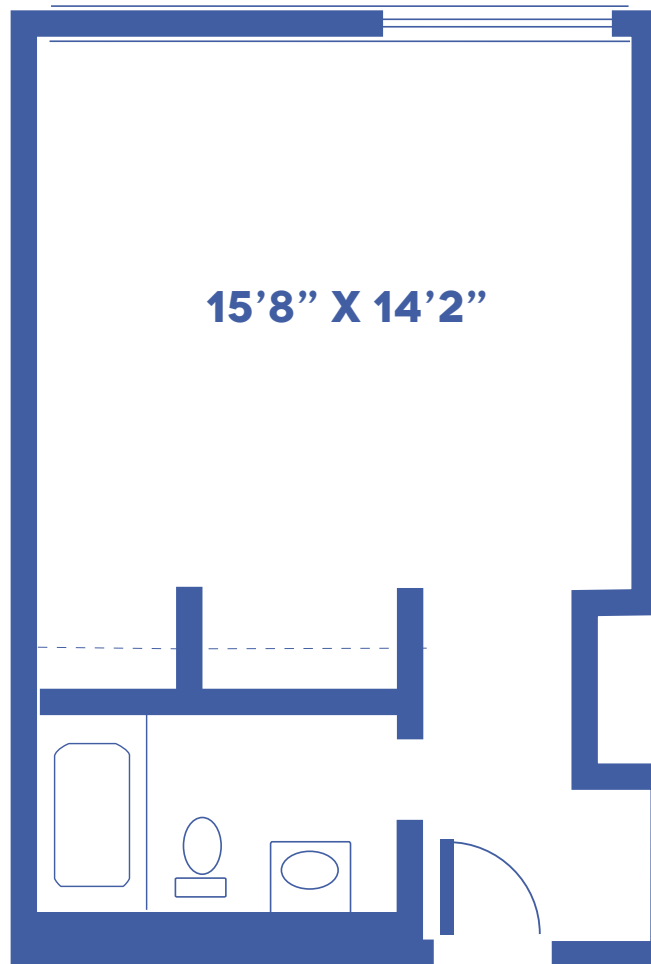

# THE QUAIL

STUDIO / 260 SQUARE FEET

*Floor plans may vary slightly and are not to scale.*

# THE DOVE

STUDIO LARGE / 285 SQUARE FEET

*Floor plans may vary slightly and are not to scale.*

# THE STARLING

STUDIO LARGE / 320 SQUARE FEET

*Floor plans may vary slightly and are not to scale.*

# THE SKYLARK

STUDIO LARGE / 340 SQUARE FEET

*Floor plans may vary slightly and are not to scale.*