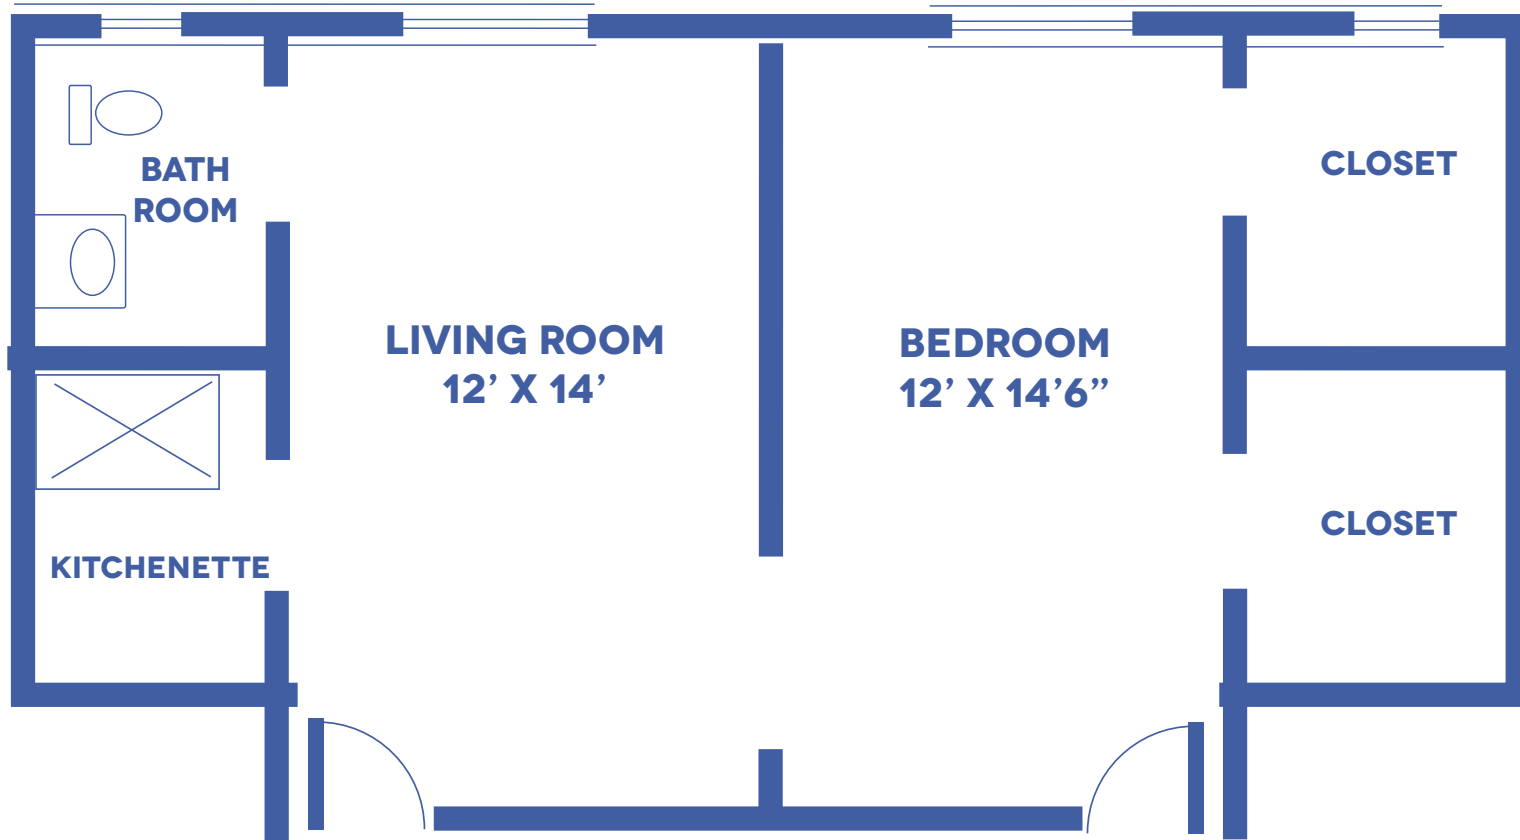

# THE DOVE

STUDIO LARGE / 285 SQUARE FEET

*Floor plans may vary slightly and are not to scale.*

# THE ROBIN

ONE-BEDROOM / 501 SQUARE FEET

*Floor plans may vary slightly and are not to scale.*

4712 SW 6TH AVE, TOPEKA, KS 66606 • [WWW.TOPEKAPRESBYTERIANMANOR.ORG](http://WWW.TOPEKAPRESBYTERIANMANOR.ORG)

# THE CANARY

ONE-BEDROOM DELUXE / 495 SQUARE FEET

*Floor plans may vary slightly and are not to scale.*

# THE PHEASANT

ONE-BEDROOM DELUXE / 520 SQUARE FEET

*Floor plans may vary slightly and are not to scale.*