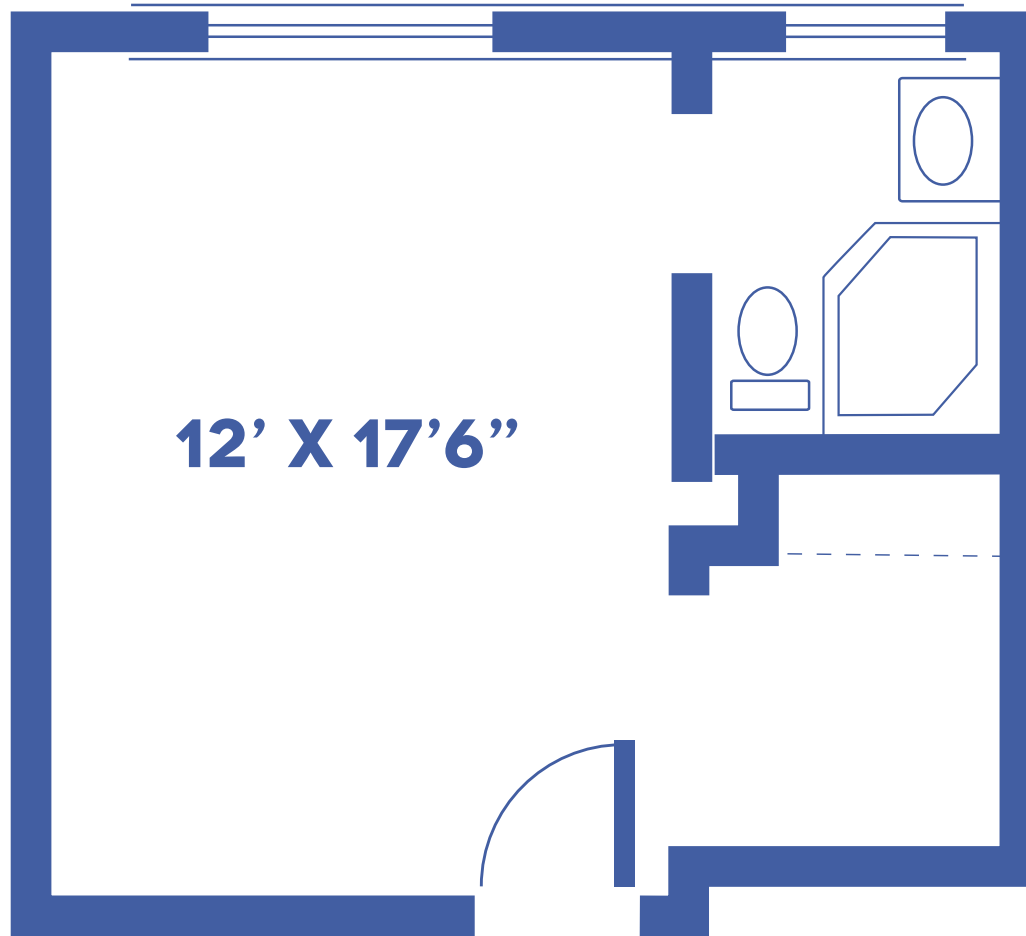

THE DOVE

STUDIO LARGE / 285 SQUARE FEET

Floor plans may vary slightly and are not to scale.