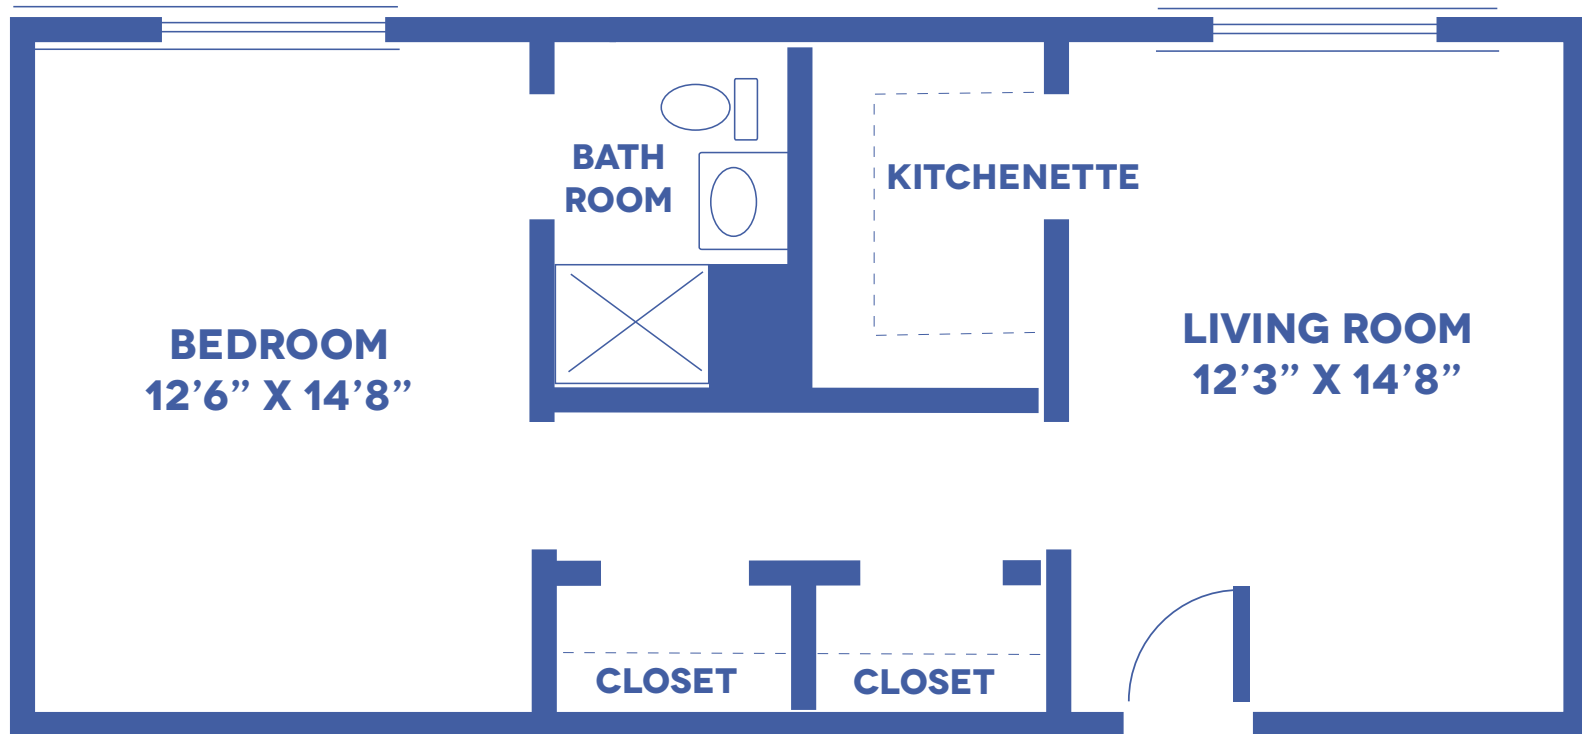

THE CANARY

ONE-BEDROOM DELUXE / 495 SQUARE FEET

Floor plans may vary slightly and are not to scale.