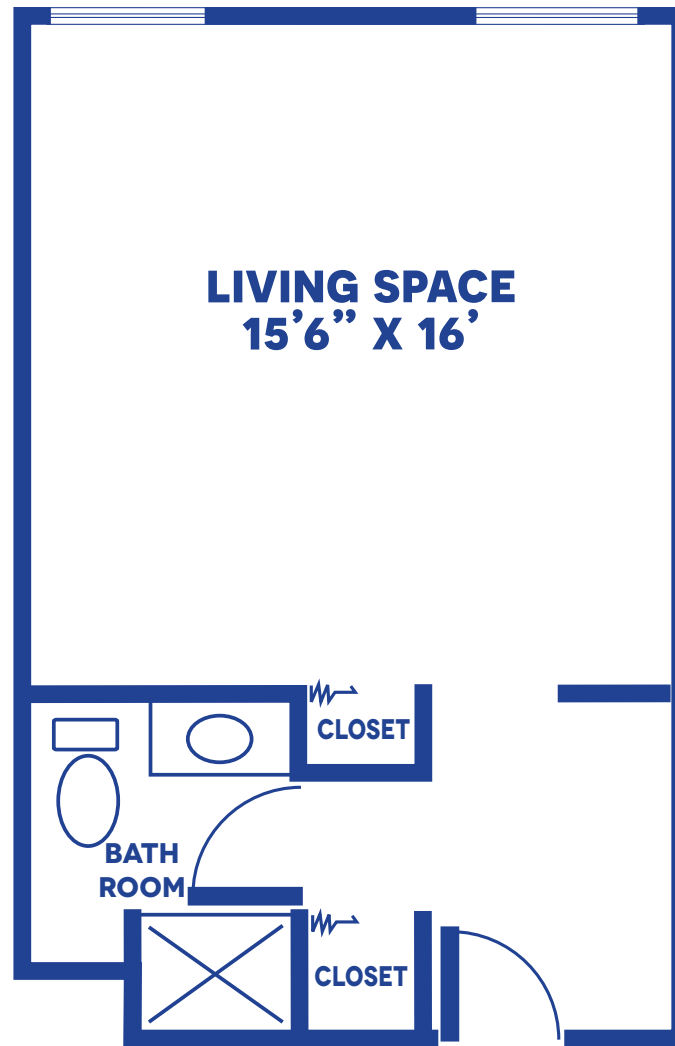

THE SUNFLOWER

MEMORY CARE STUDIO / 400 SQUARE FEET

Floor plans may vary slightly and are not to scale.