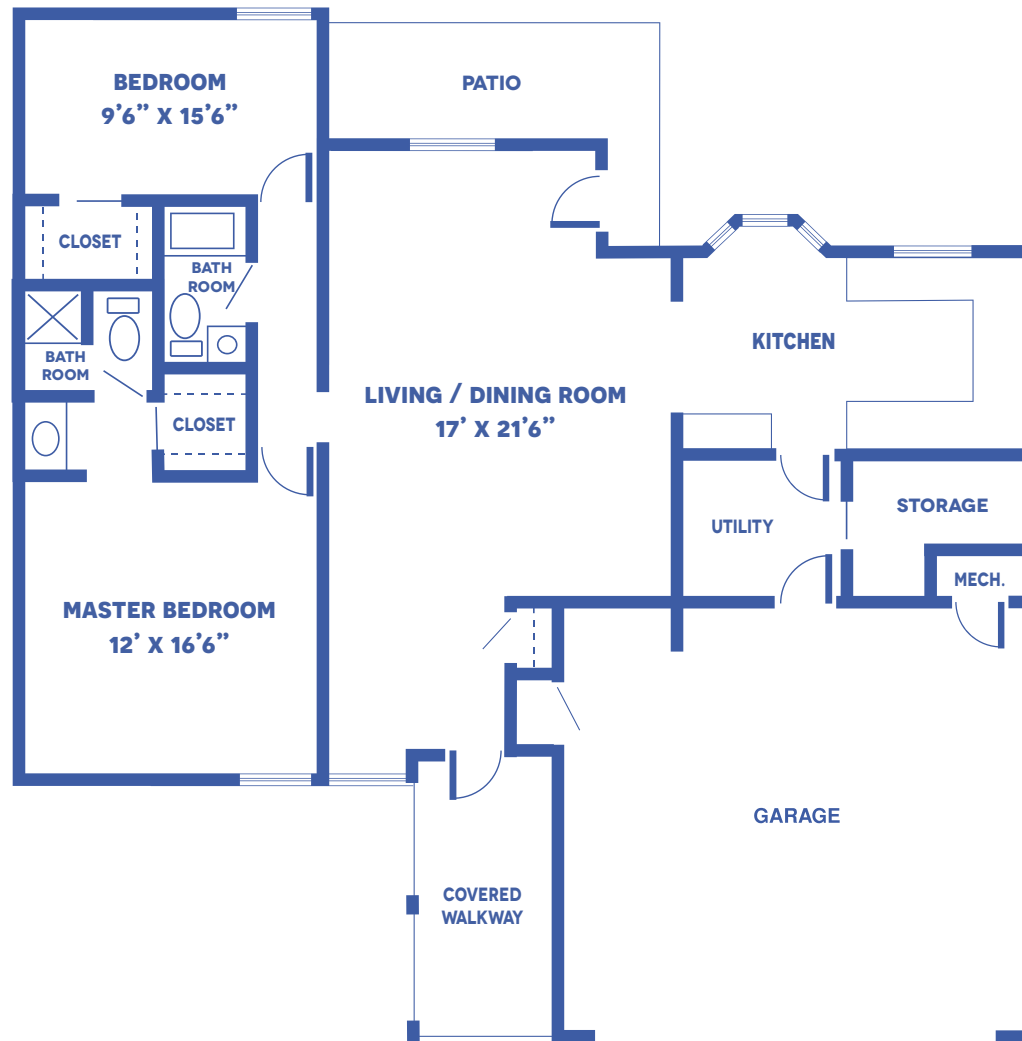

WINDSONG OR NOVA COURT

2 BEDROOM TOWNHOMES / 1 OR 2 CAR GARAGE / 1,543 SQUARE FEET

Floor plans may vary slightly and are not to scale.