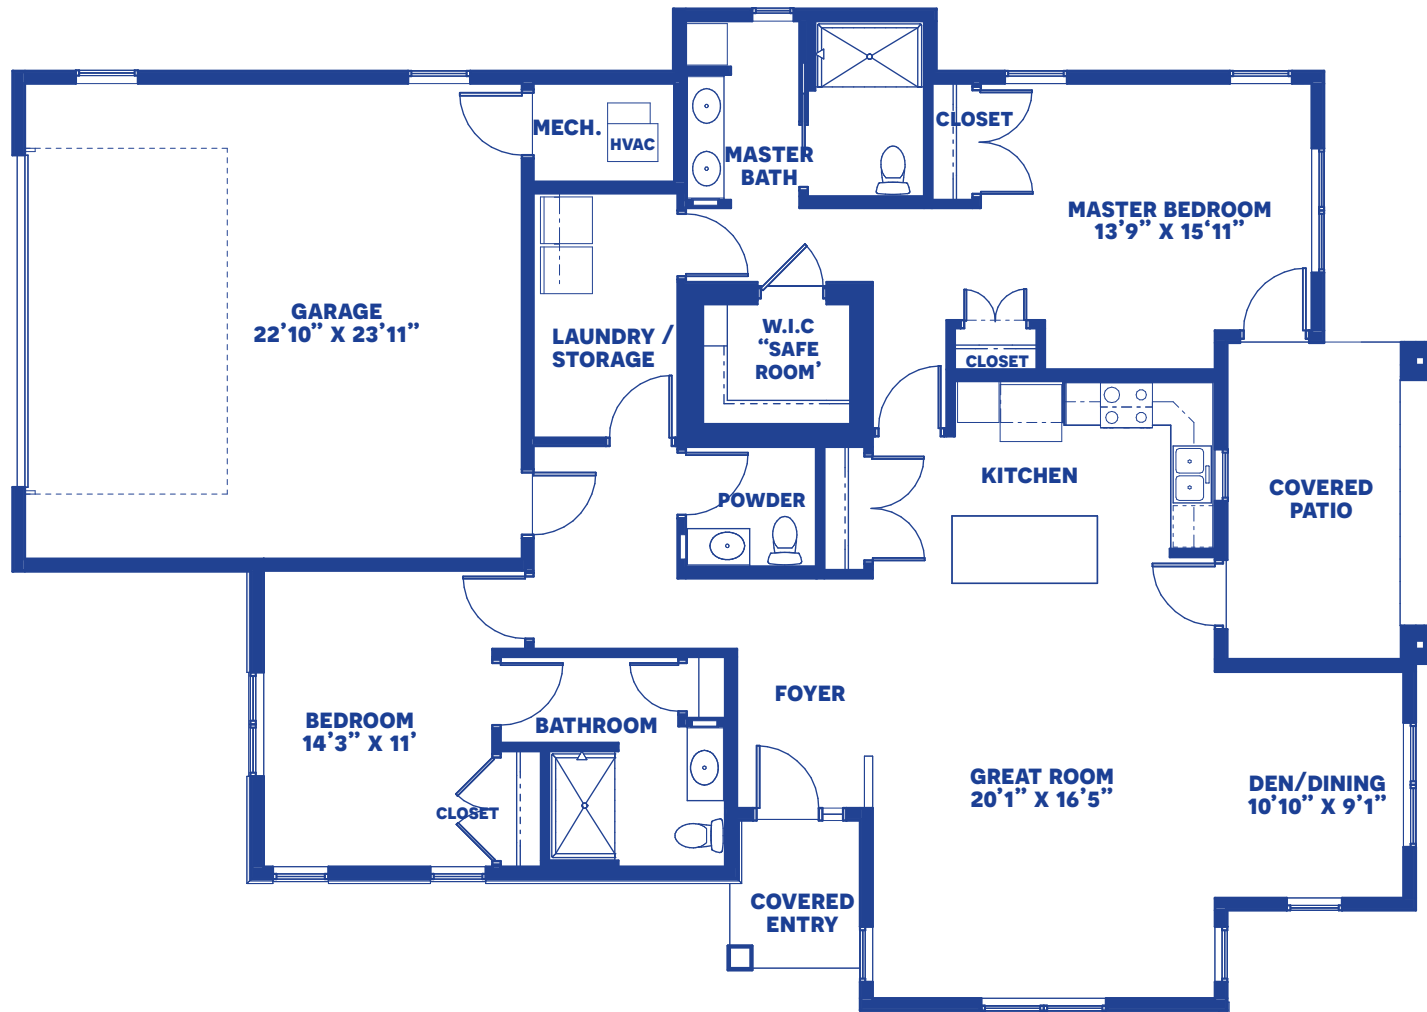

THE WALNUT

2 BEDROOM VILLA / 1,828 SQUARE FEET

Floor plans may vary slightly and are not to scale.