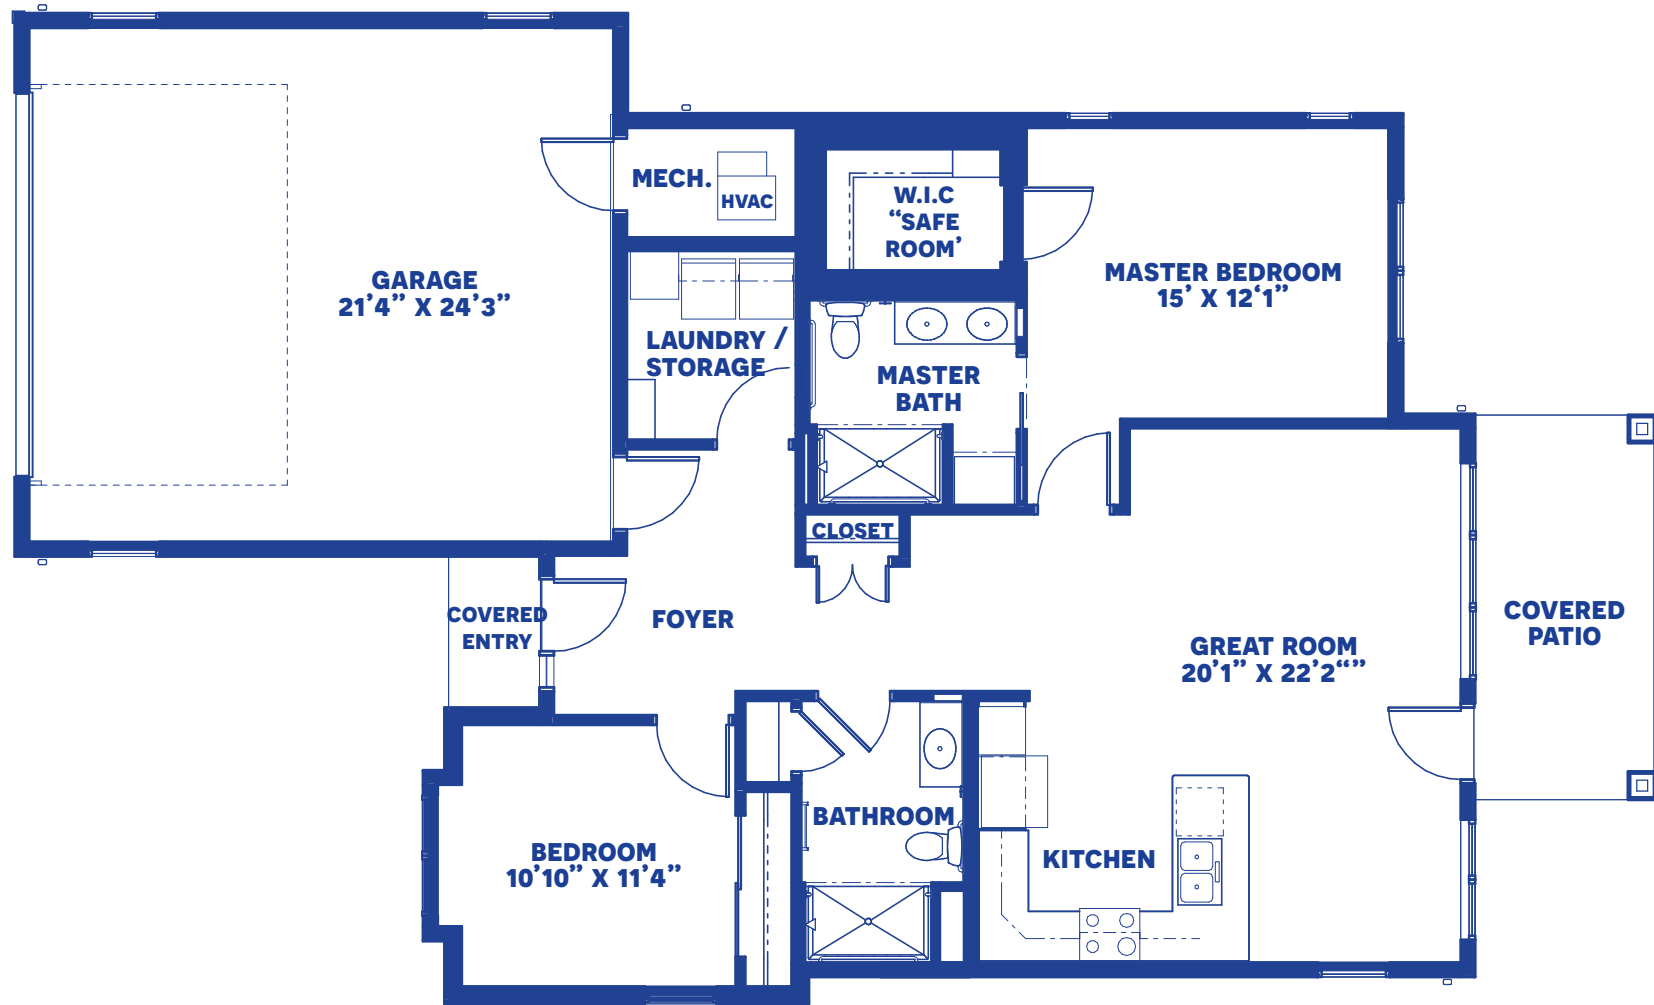

# THE REDBUD

2 BEDROOM VILLA / 1,360 SQUARE FEET

Floor plans may vary slightly and are not to scale.