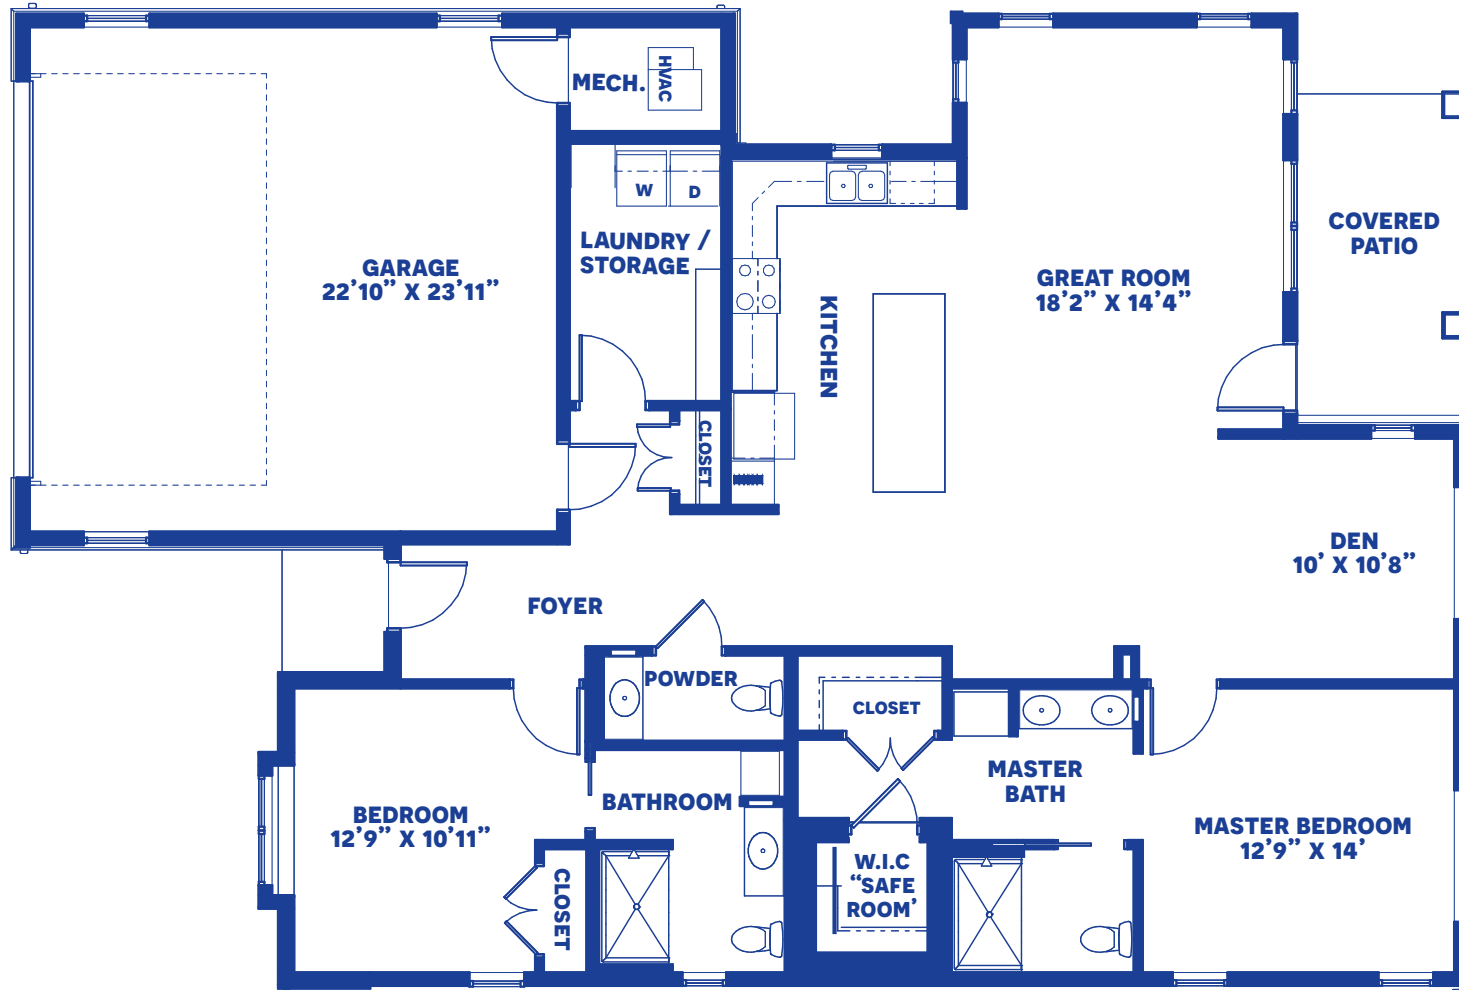

# THE OAK

2 BEDROOM VILLA / 1,845 SQUARE FEET

Floor plans may vary slightly and are not to scale.