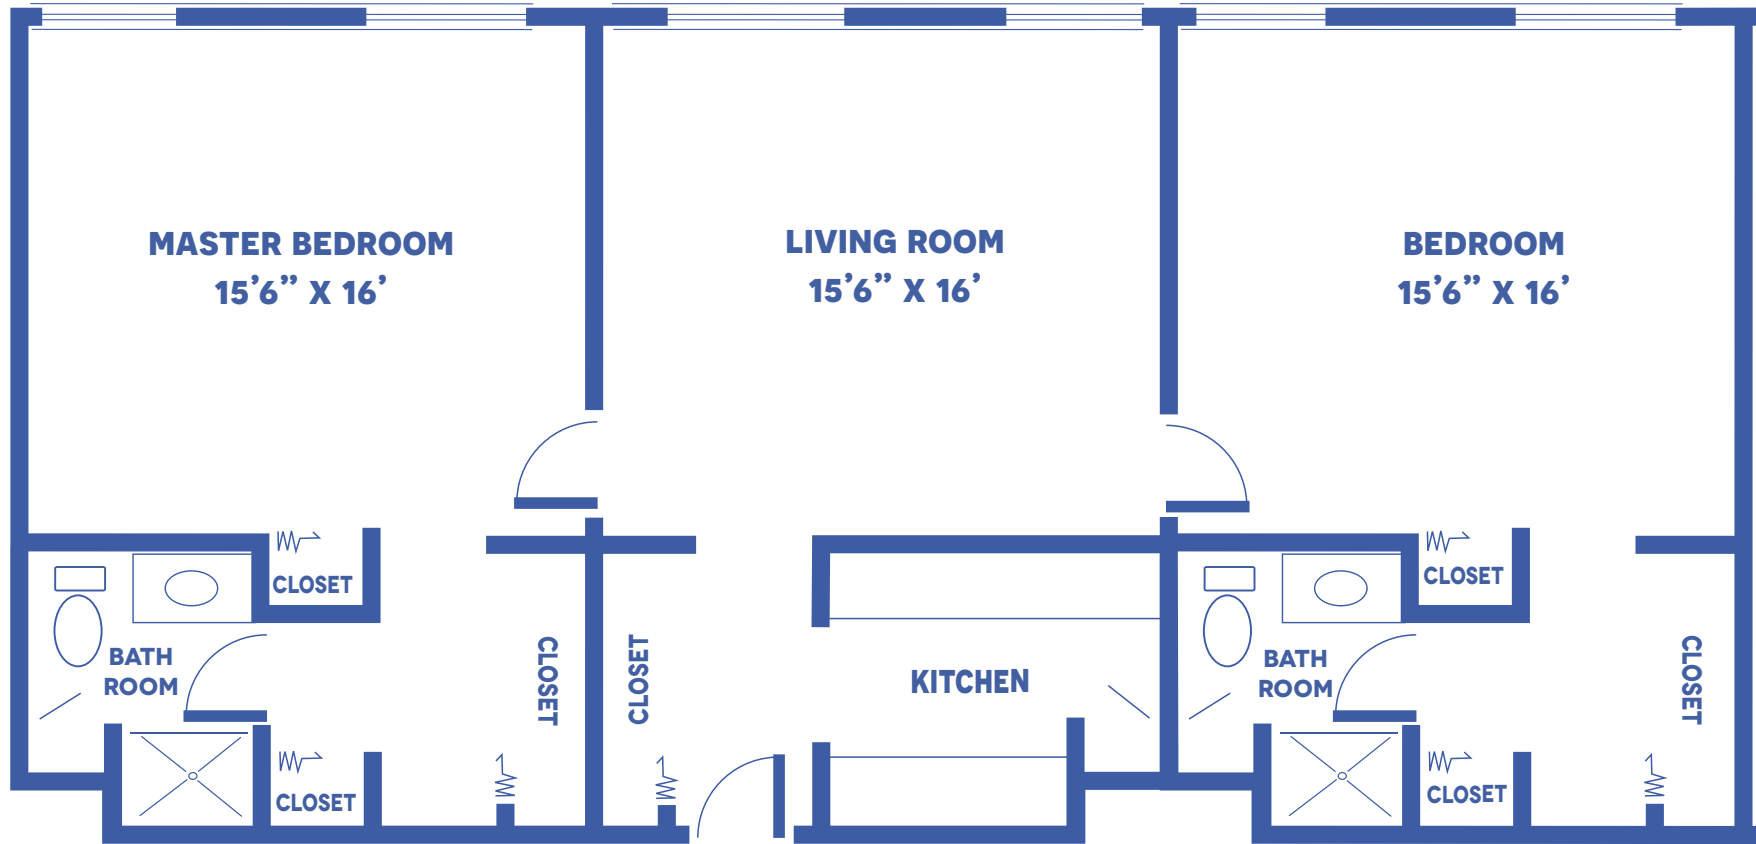

THE SCHILLING A

2 BEDROOM DELUXE / 1,200 SQUARE FEET

Floor plans may vary slightly and are not to scale.