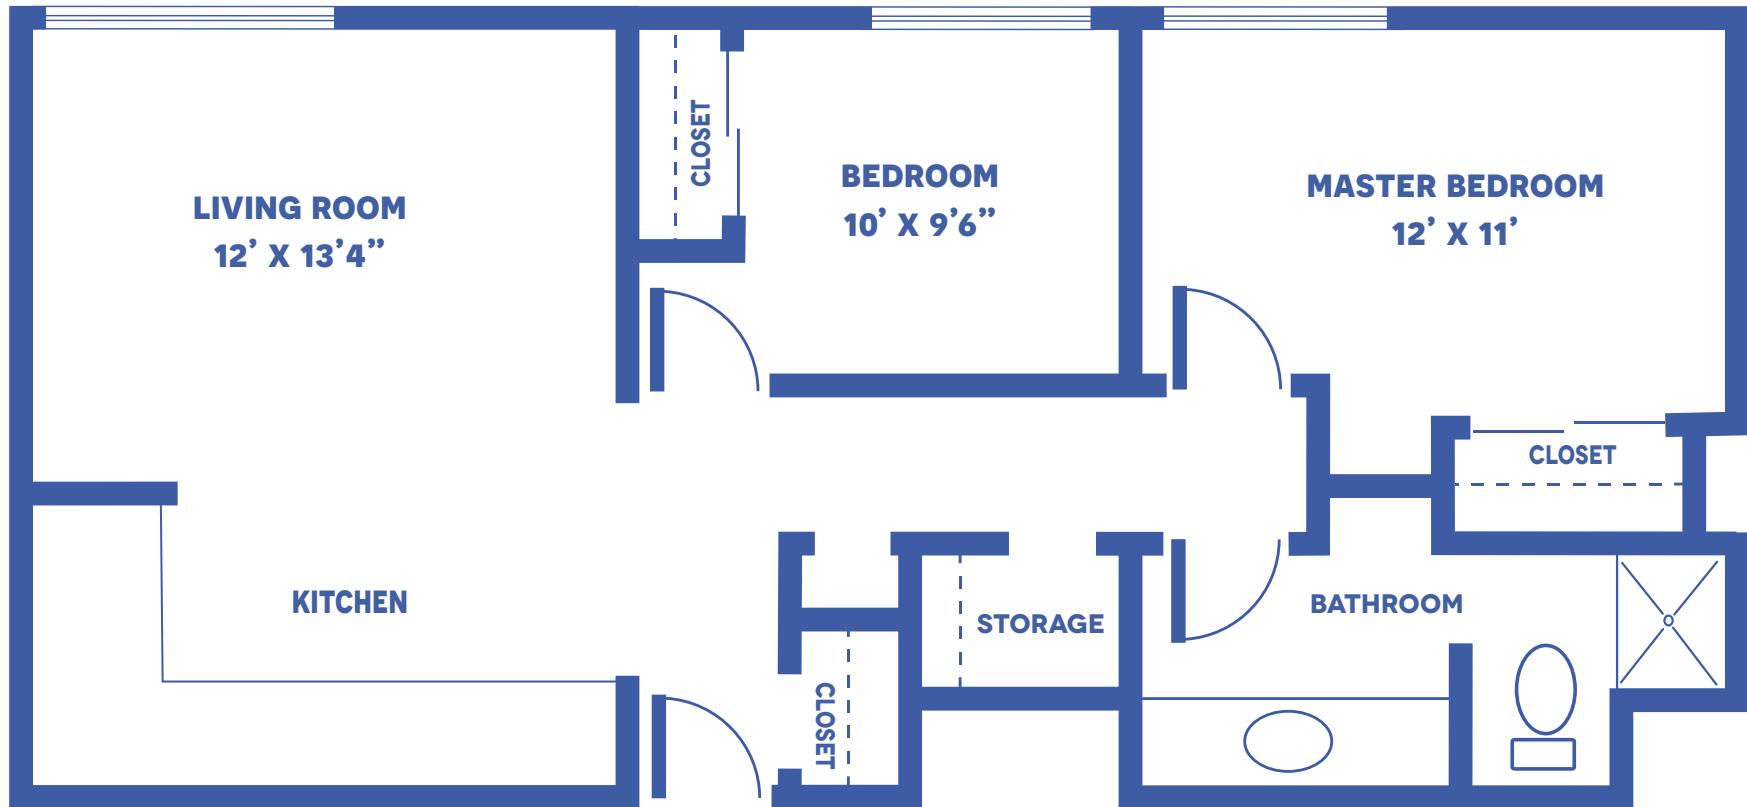

THE SANTA FE

2 BEDROOM STANDARD / 750 SQUARE FEET

Floor plans may vary slightly and are not to scale.