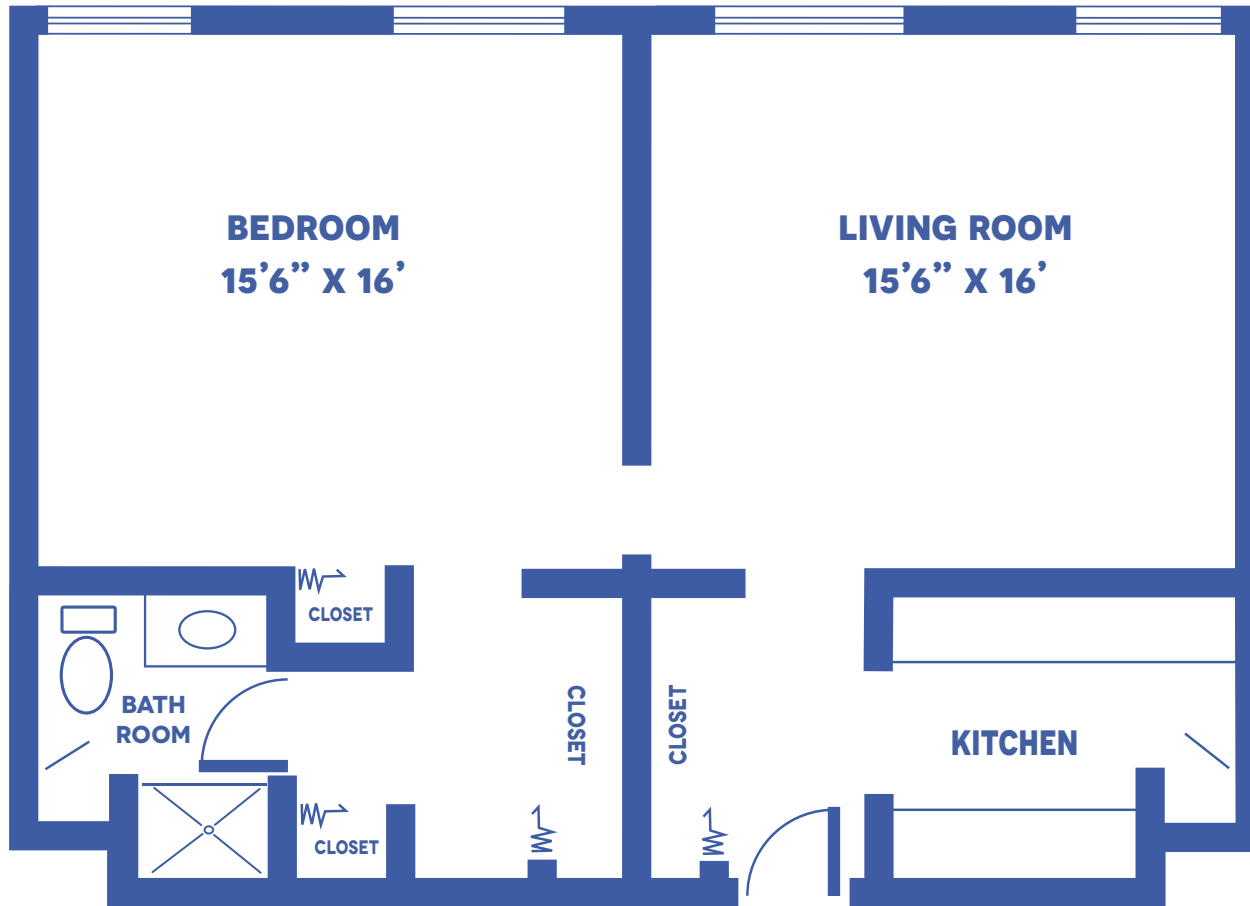

THE SALINE

1 BEDROOM GRAND / 800 SQUARE FEET

Floor plans may vary slightly and are not to scale.