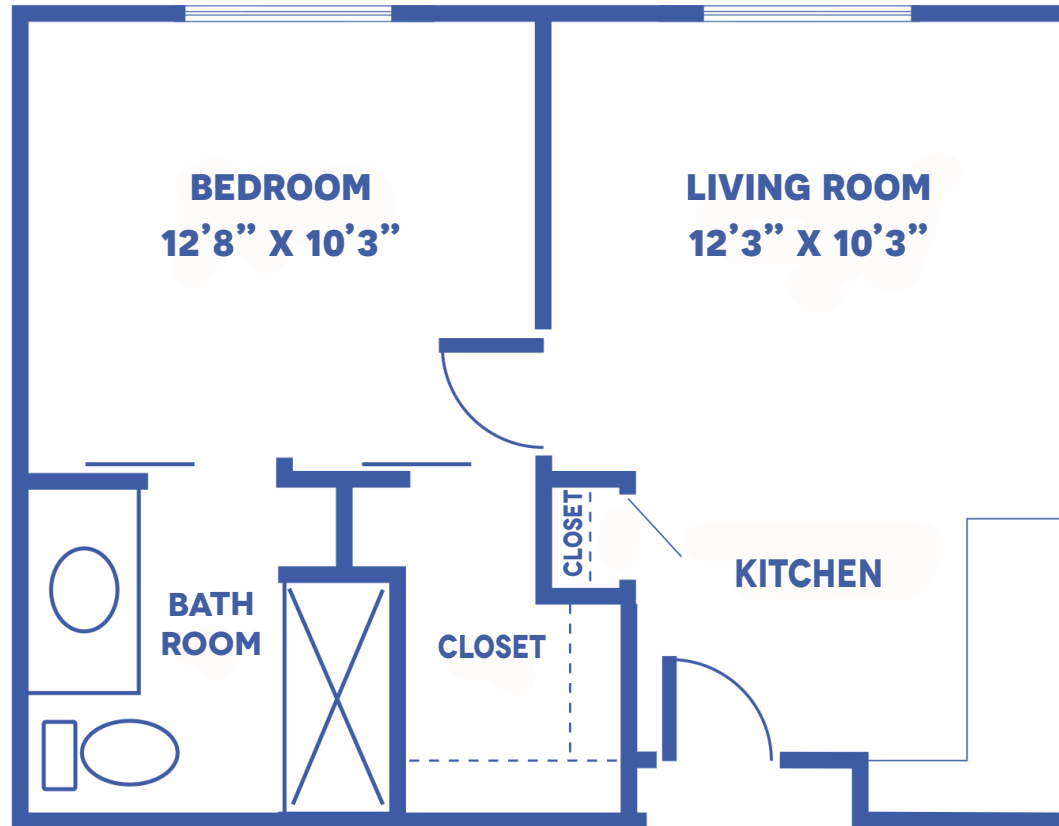

THE OAKDALE

1 BEDROOM / 484 SQUARE FEET

Floor plans may vary slightly and are not to scale.