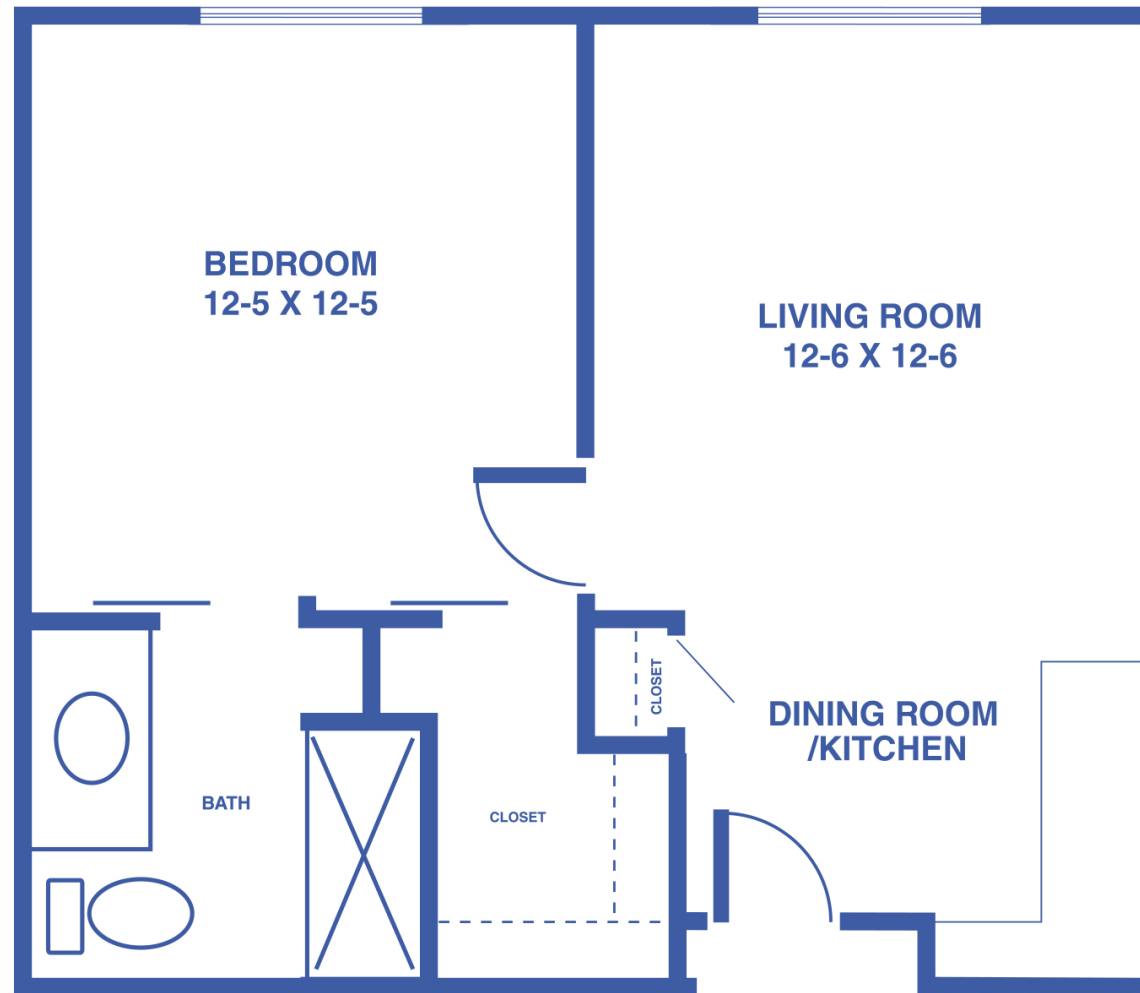

THE OAKDALE

ONE-BEDROOM APARTMENT / 484 SQUARE FEET

Floor plans may vary slightly and are not to scale.

THE PRAIRIE

ONE-BEDROOM DELUXE APARTMENT / 550 SQUARE FEET

Floor plans may vary slightly and are not to scale.