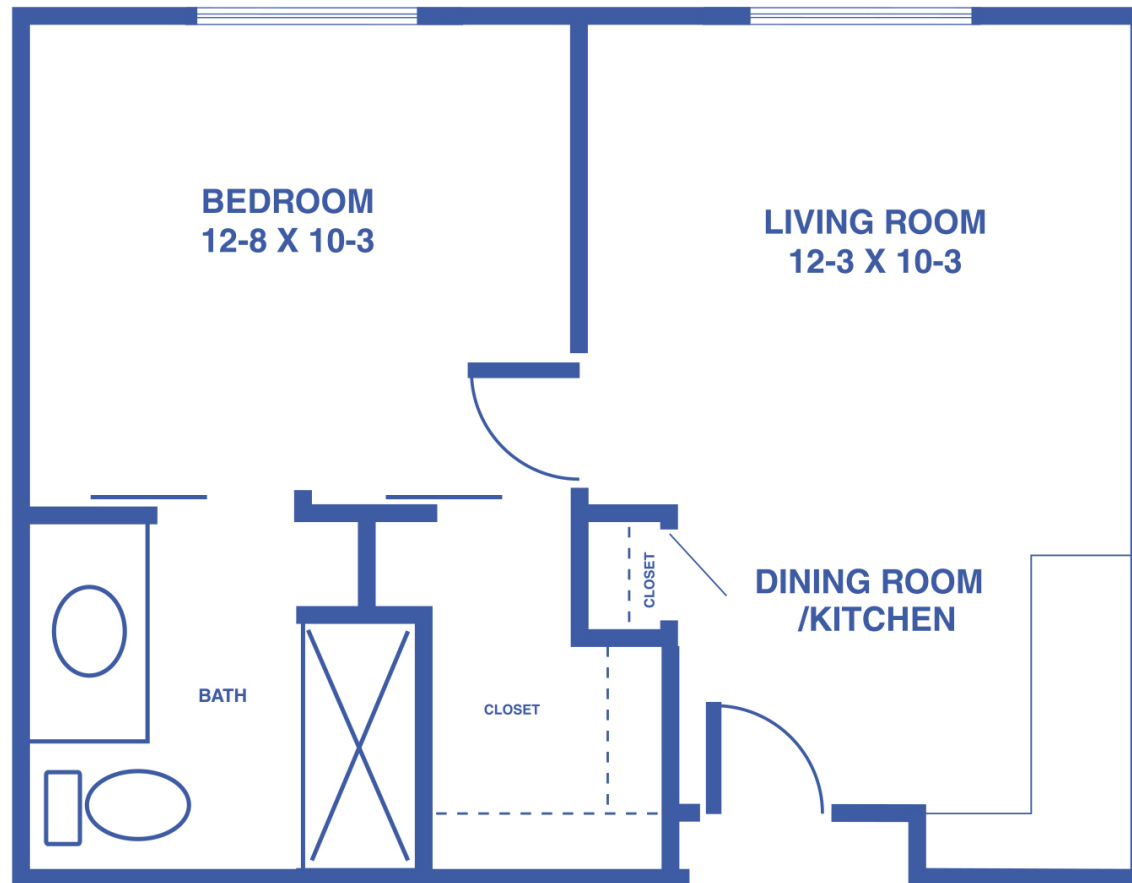

THE OAKDALE

ONE-BEDROOM APARTMENT / 484 SQUARE FEET

Floor plans may vary slightly and are not to scale.

THE PRAIRIE

ONE-BEDROOM DELUXE APARTMENT / 550 SQUARE FEET

Floor plans may vary slightly and are not to scale.