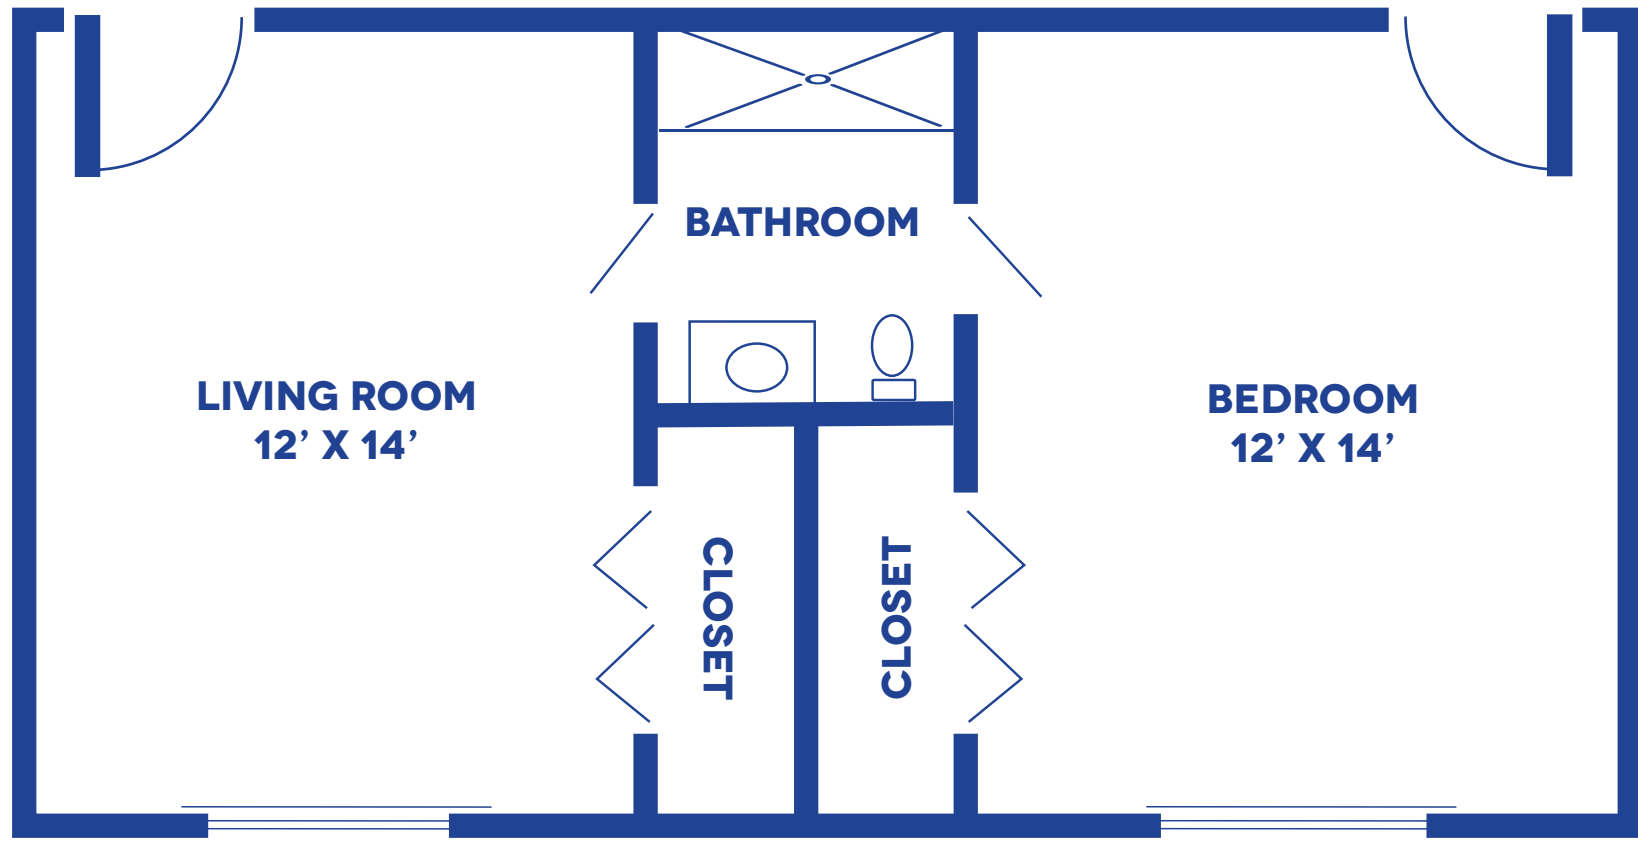

THE FINCH

MEMORY CARE JUNIOR SUITE / 398 SQUARE FEET

Floor plans may vary slightly and are not to scale.