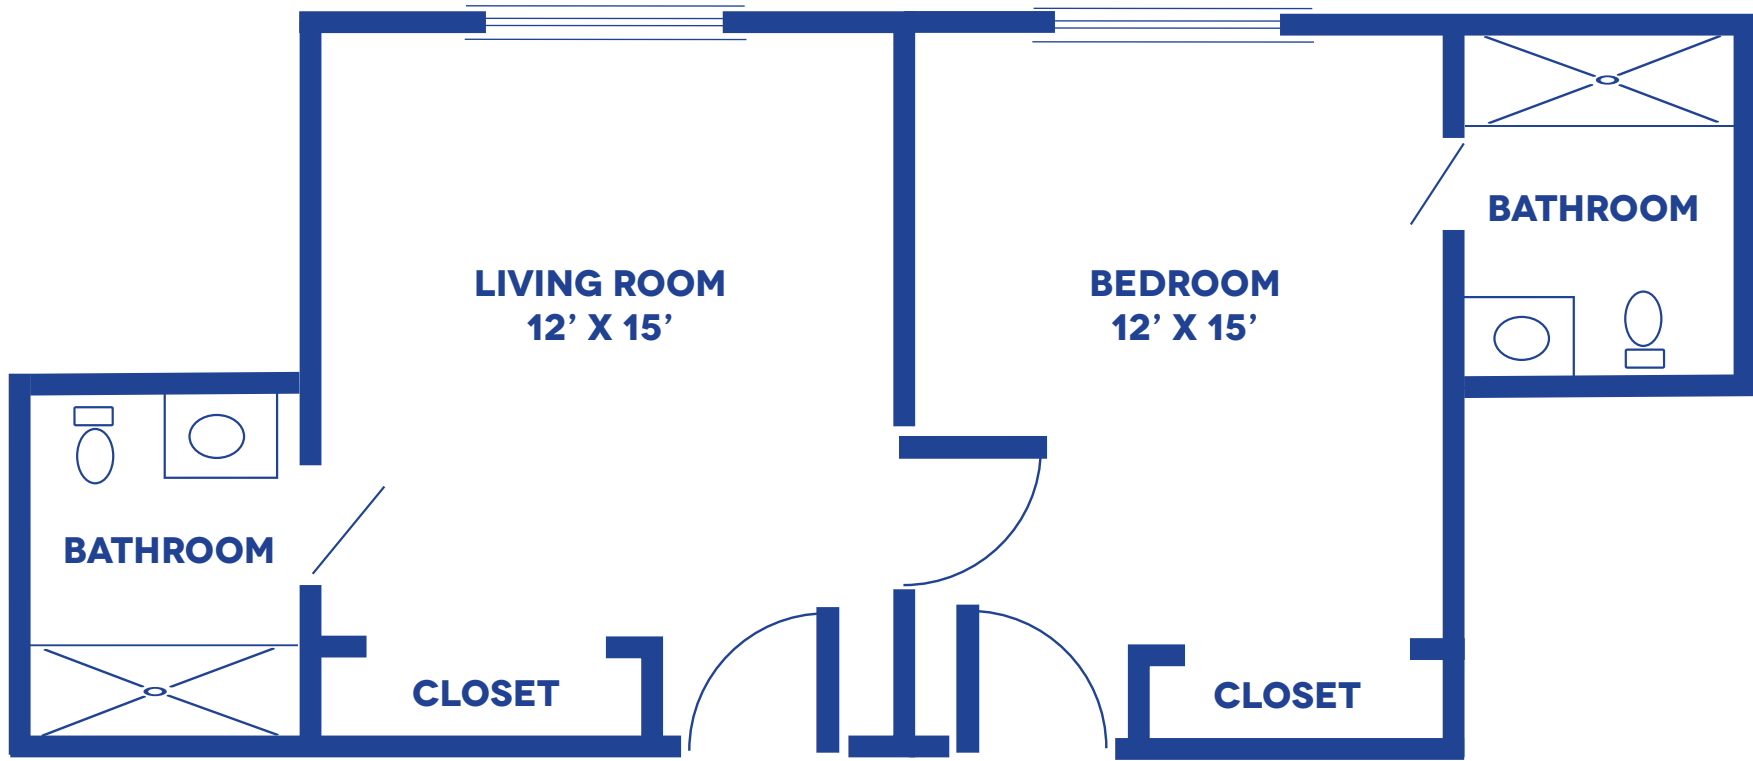

THE FALCON

MEMORY CARE 1-BEDROOM SUITE / 398 SQUARE FEET

Floor plans may vary slightly and are not to scale.

1200 HOMELIFE PLZ, ROLLA, MO 65401 • WWW.ROLLAPRESBYTERIANMANOR.ORG

ROLLA
Presbyterian Manor