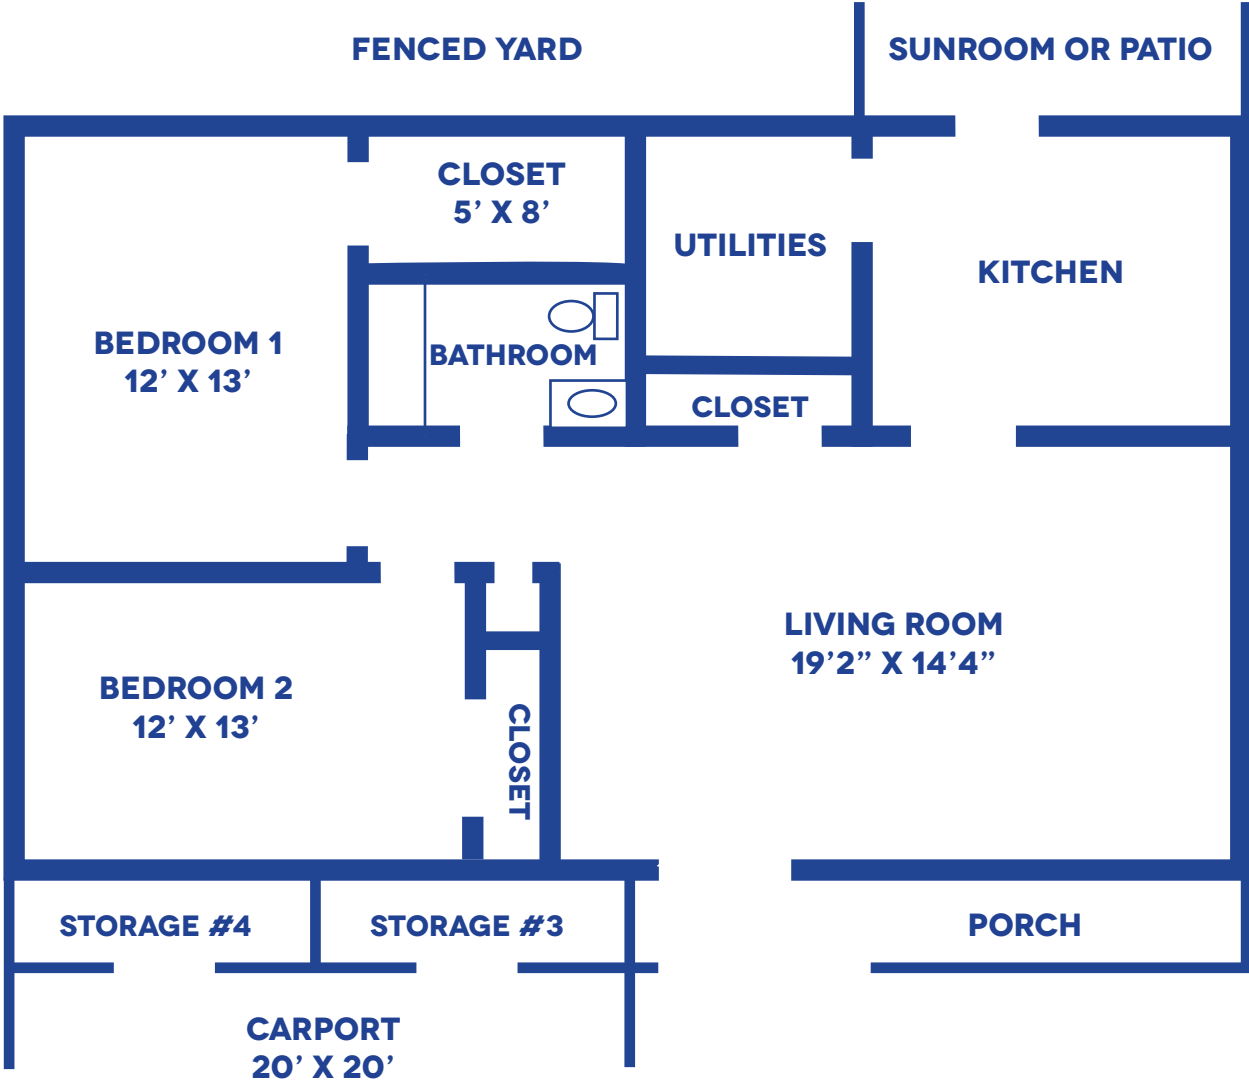

THE ROBIN COTTAGE

2 BEDROOM / 1,092 SQUARE FEET

Floor plans may vary slightly and are not to scale.