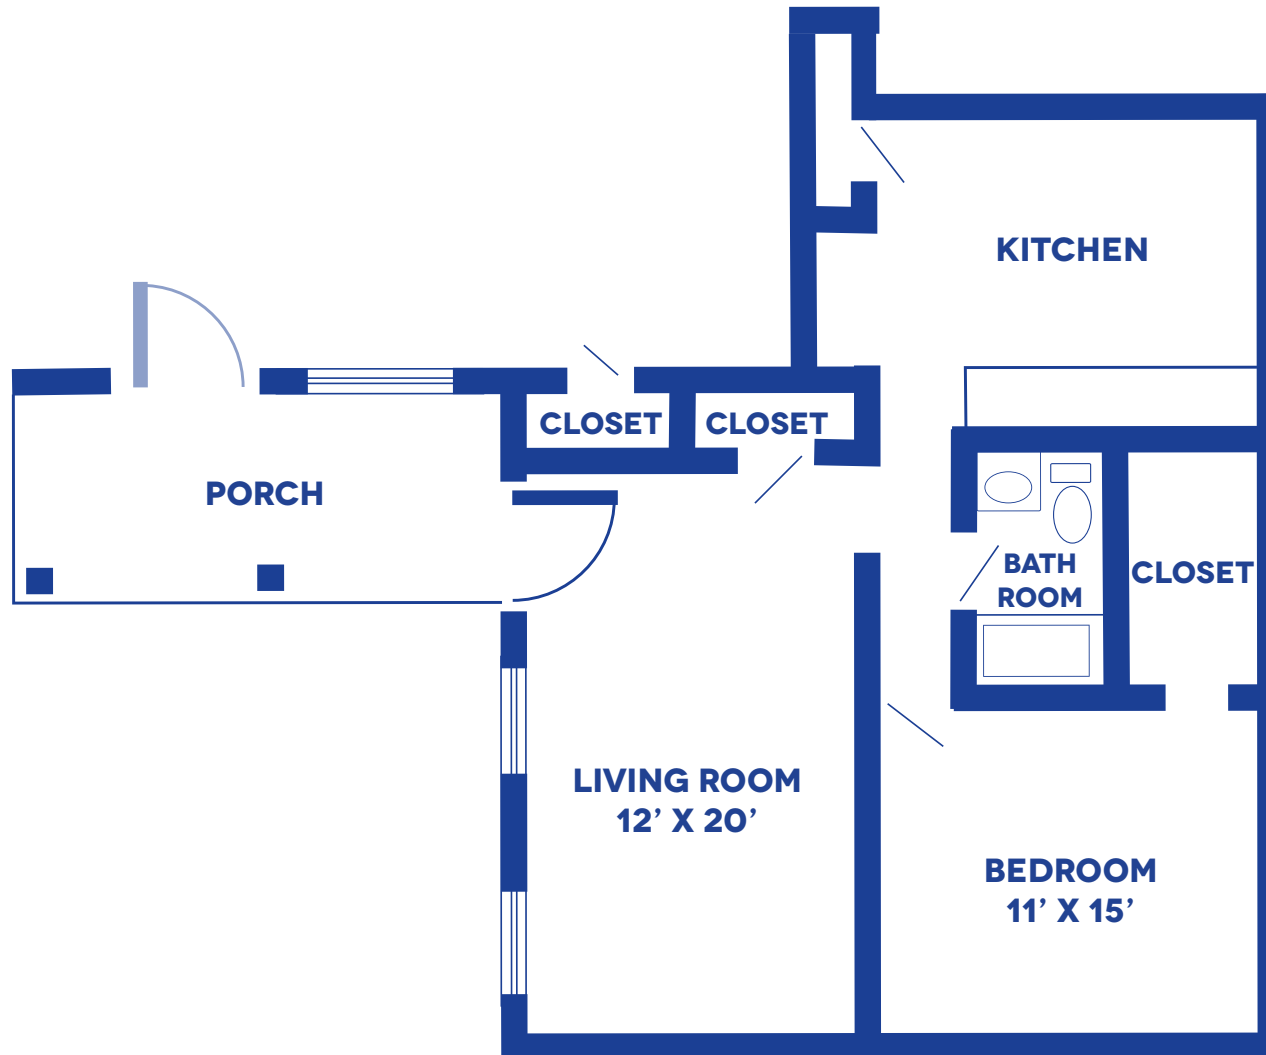

THE HUMMINGBIRD COTTAGE

1 BEDROOM / 802 SQUARE FEET

Floor plans may vary slightly and are not to scale.

1200 HOMELIFE PLZ, ROLLA, MO 65401 • WWW.ROLLAPRESBYTERIANMANOR.ORG

ROLLA
Presbyterian Manor®