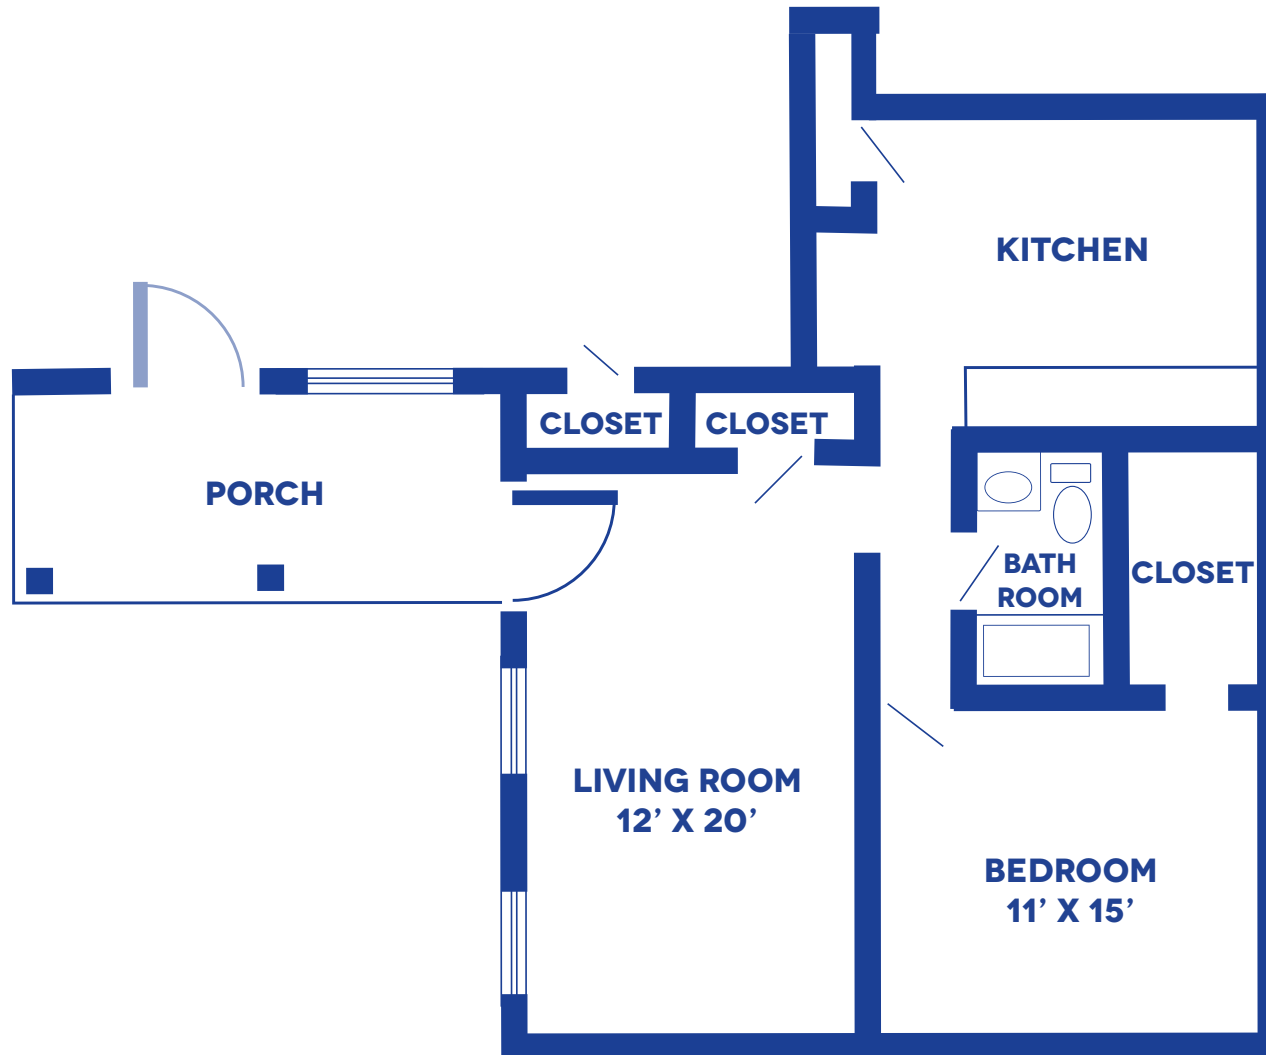

THE HUMMINGBIRD COTTAGE

1 BEDROOM / 802 SQUARE FEET

Floor plans may vary slightly and are not to scale.

1200 HOMELIFE PLZ, ROLLA, MO 65401 • WWW.ROLLAPRESBYTERIANMANOR.ORG

ROLLA
Presbyterian Manor®

THE BLUEBIRD COTTAGE

2 BEDROOM / 1,092 SQUARE FEET

Floor plans may vary slightly and are not to scale.

THE ROBIN COTTAGE

2 BEDROOM / 1,092 SQUARE FEET

Floor plans may vary slightly and are not to scale.

THE CARDINAL COTTAGE

2 BEDROOM / 1,445 SQUARE FEET

Floor plans may vary slightly and are not to scale.