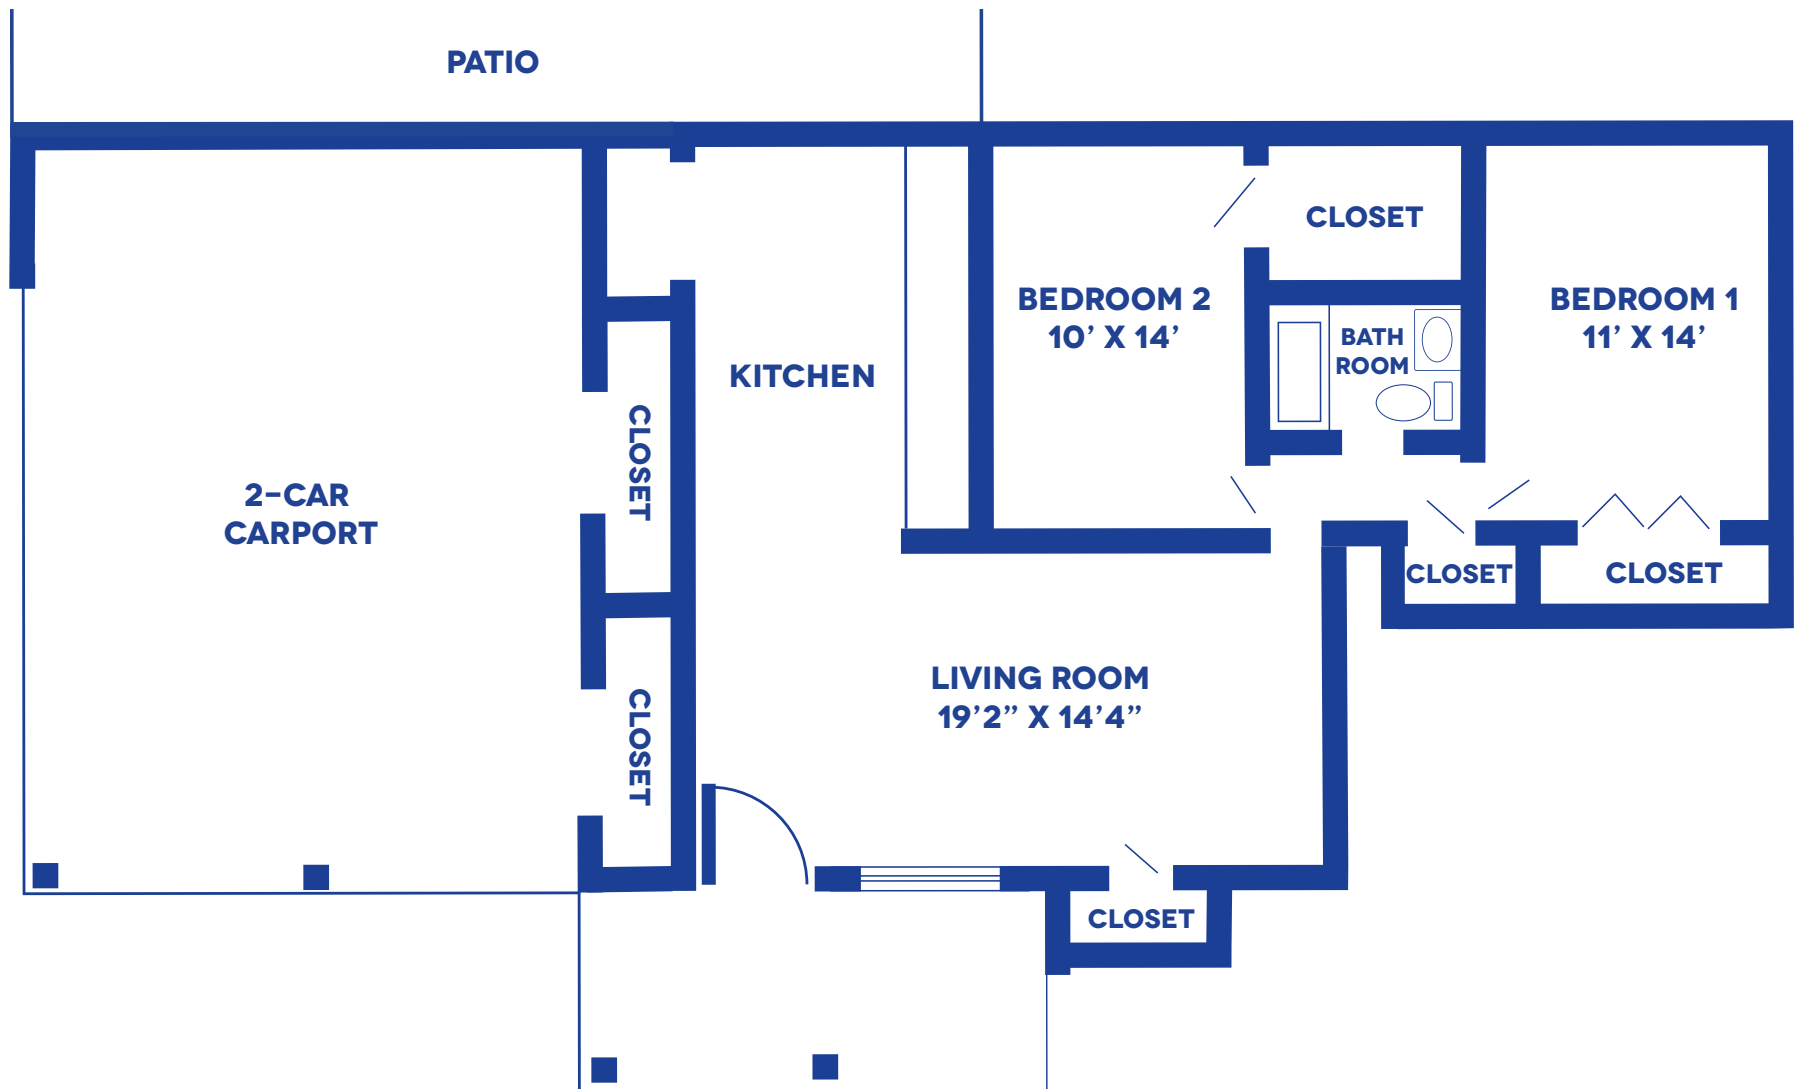

THE HUMMINGBIRD COTTAGE

1 BEDROOM / 802 SQUARE FEET

Floor plans may vary slightly and are not to scale.

1200 HOMELIFE PLZ, ROLLA, MO 65401 • WWW.ROLLAPRESBYTERIANMANOR.ORG

ROLLA
Presbyterian Manor®

THE BLUEBIRD COTTAGE

2 BEDROOM / 1,092 SQUARE FEET

Floor plans may vary slightly and are not to scale.

THE ROBIN COTTAGE

2 BEDROOM / 1,092 SQUARE FEET

Floor plans may vary slightly and are not to scale.

THE CARDINAL COTTAGE

2 BEDROOM / 1,445 SQUARE FEET

Floor plans may vary slightly and are not to scale.