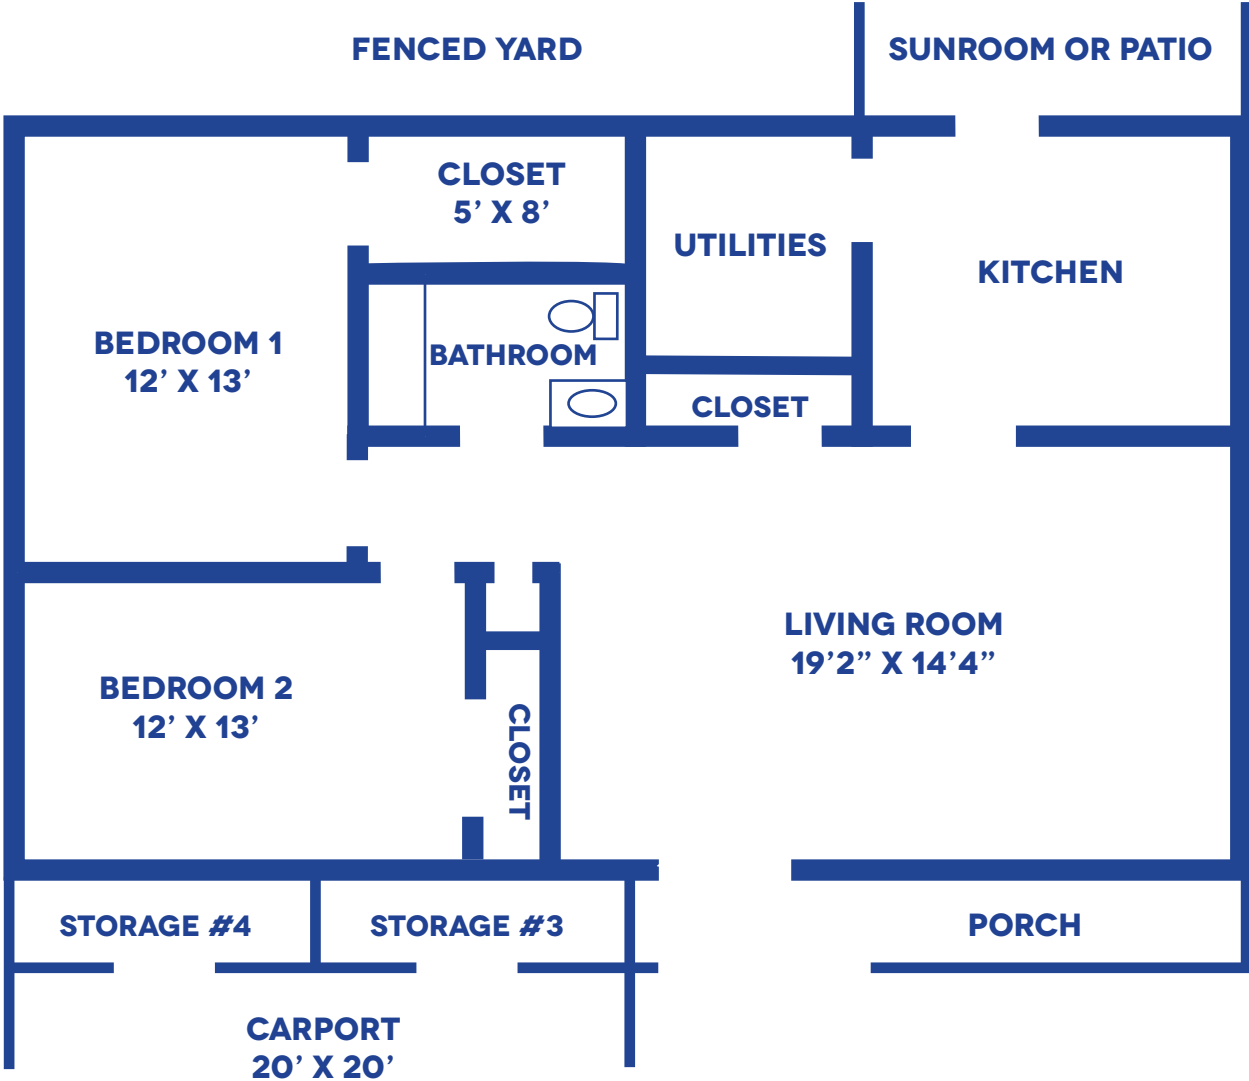

THE HUMMINGBIRD COTTAGE

1 BEDROOM / 802 SQUARE FEET

Floor plans may vary slightly and are not to scale.

1200 HOMELIFE PLZ, ROLLA, MO 65401 • WWW.ROLLAPRESBYTERIANMANOR.ORG

ROLLA
Presbyterian Manor®

THE BLUEBIRD COTTAGE

2 BEDROOM / 1,092 SQUARE FEET

Floor plans may vary slightly and are not to scale.

THE ROBIN COTTAGE

2 BEDROOM / 1,092 SQUARE FEET

Floor plans may vary slightly and are not to scale.

THE CARDINAL COTTAGE

2 BEDROOM / 1,445 SQUARE FEET

Floor plans may vary slightly and are not to scale.