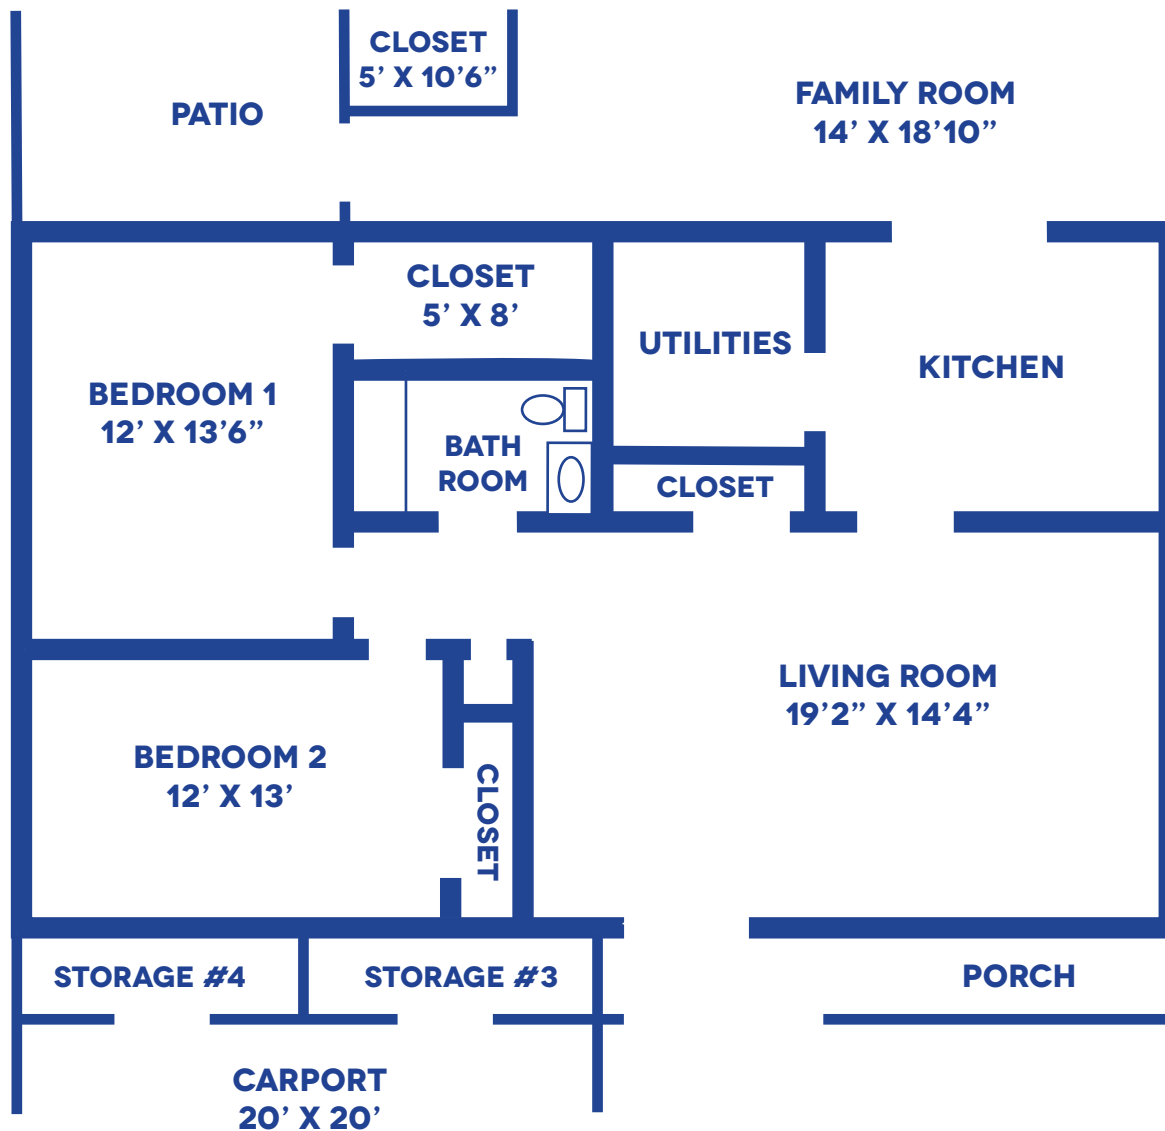

THE HUMMINGBIRD COTTAGE

1 BEDROOM / 802 SQUARE FEET

Floor plans may vary slightly and are not to scale.

1200 HOMELIFE PLZ, ROLLA, MO 65401 • WWW.ROLLAPRESBYTERIANMANOR.ORG

ROLLA
Presbyterian Manor®

THE BLUEBIRD COTTAGE

2 BEDROOM / 1,092 SQUARE FEET

Floor plans may vary slightly and are not to scale.

THE ROBIN COTTAGE

2 BEDROOM / 1,092 SQUARE FEET

Floor plans may vary slightly and are not to scale.

THE CARDINAL COTTAGE

2 BEDROOM / 1,445 SQUARE FEET

Floor plans may vary slightly and are not to scale.