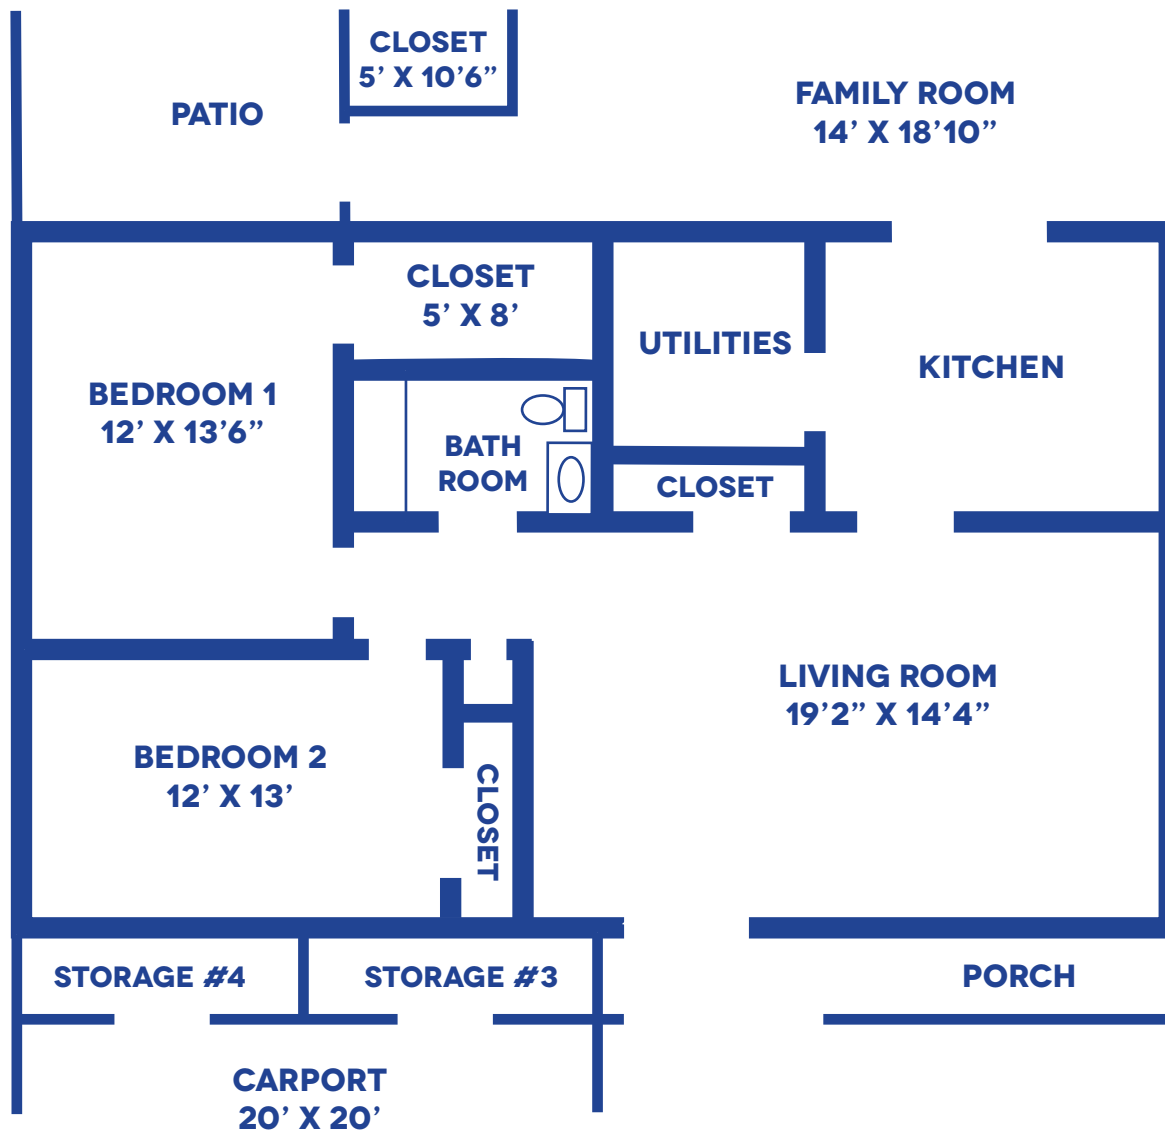

THE CARDINAL COTTAGE

2 BEDROOM / 1,445 SQUARE FEET

Floor plans may vary slightly and are not to scale.