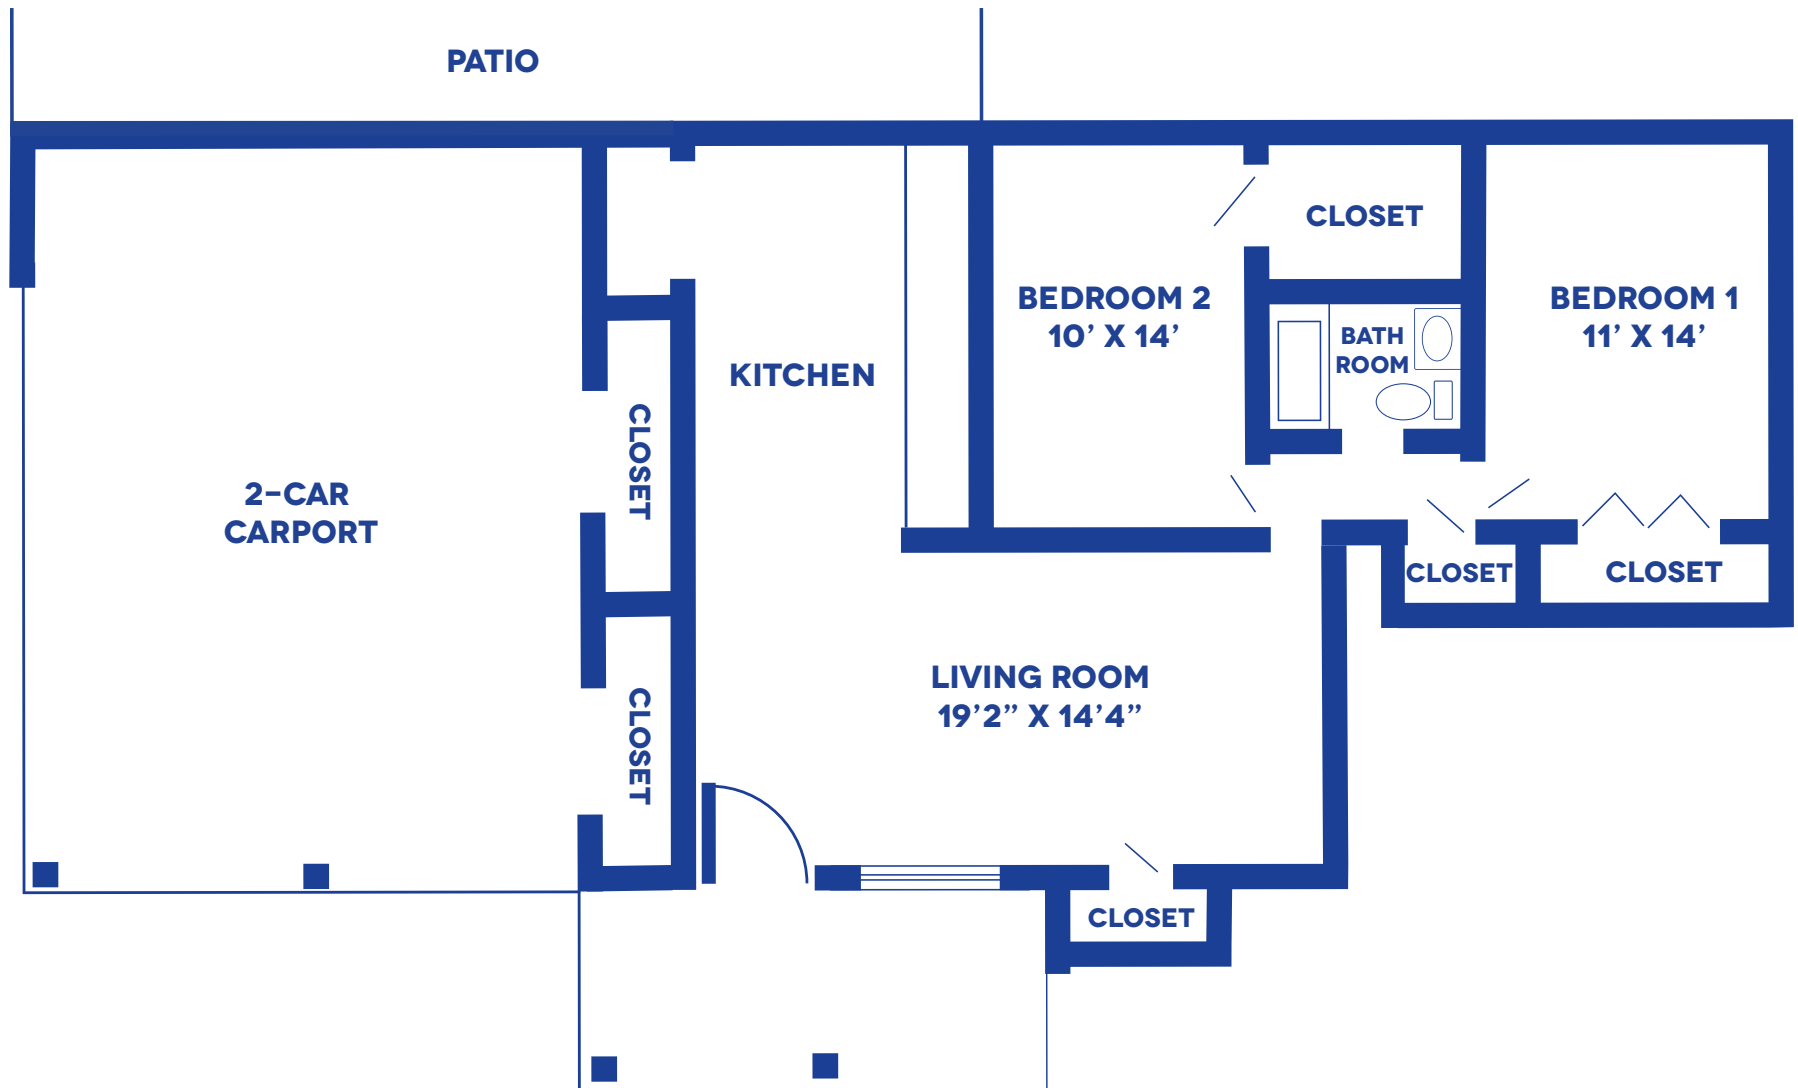

THE BLUEBIRD COTTAGE

2 BEDROOM / 1,092 SQUARE FEET

Floor plans may vary slightly and are not to scale.