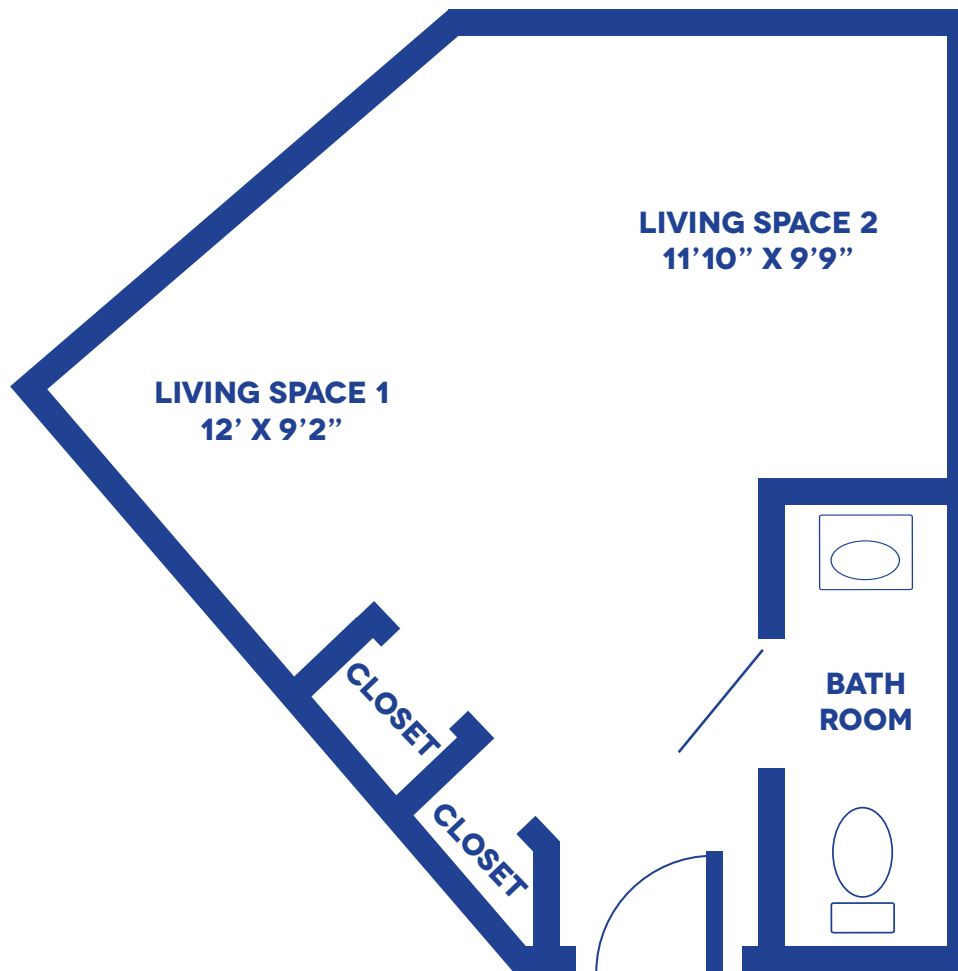

SEMI-PRIVATE RESIDENCE

LAYOUT 2 / 364 SQUARE FEET

Floor plans may vary slightly and are not to scale.