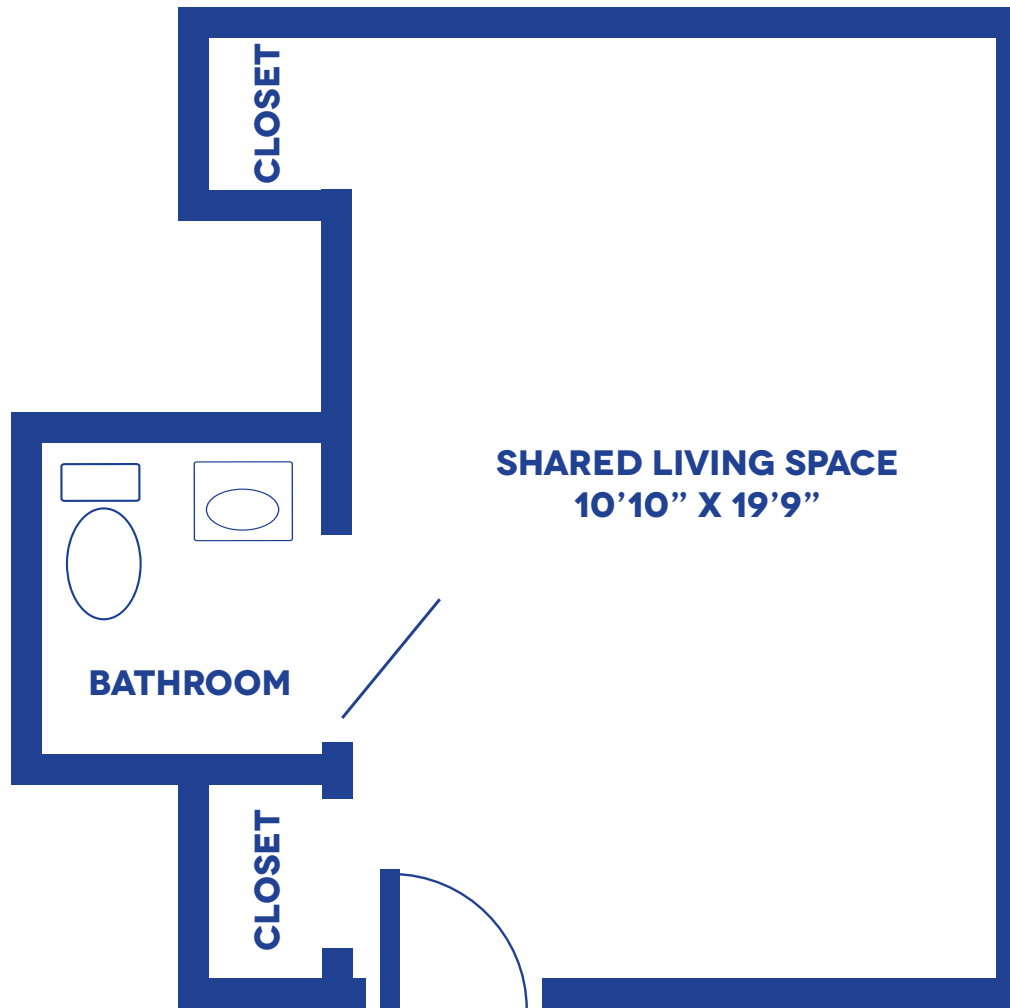

# SEMI-PRIVATE RESIDENCE

## LAYOUT 1 / 260 SQUARE FEET

*Floor plans may vary slightly and are not to scale.*