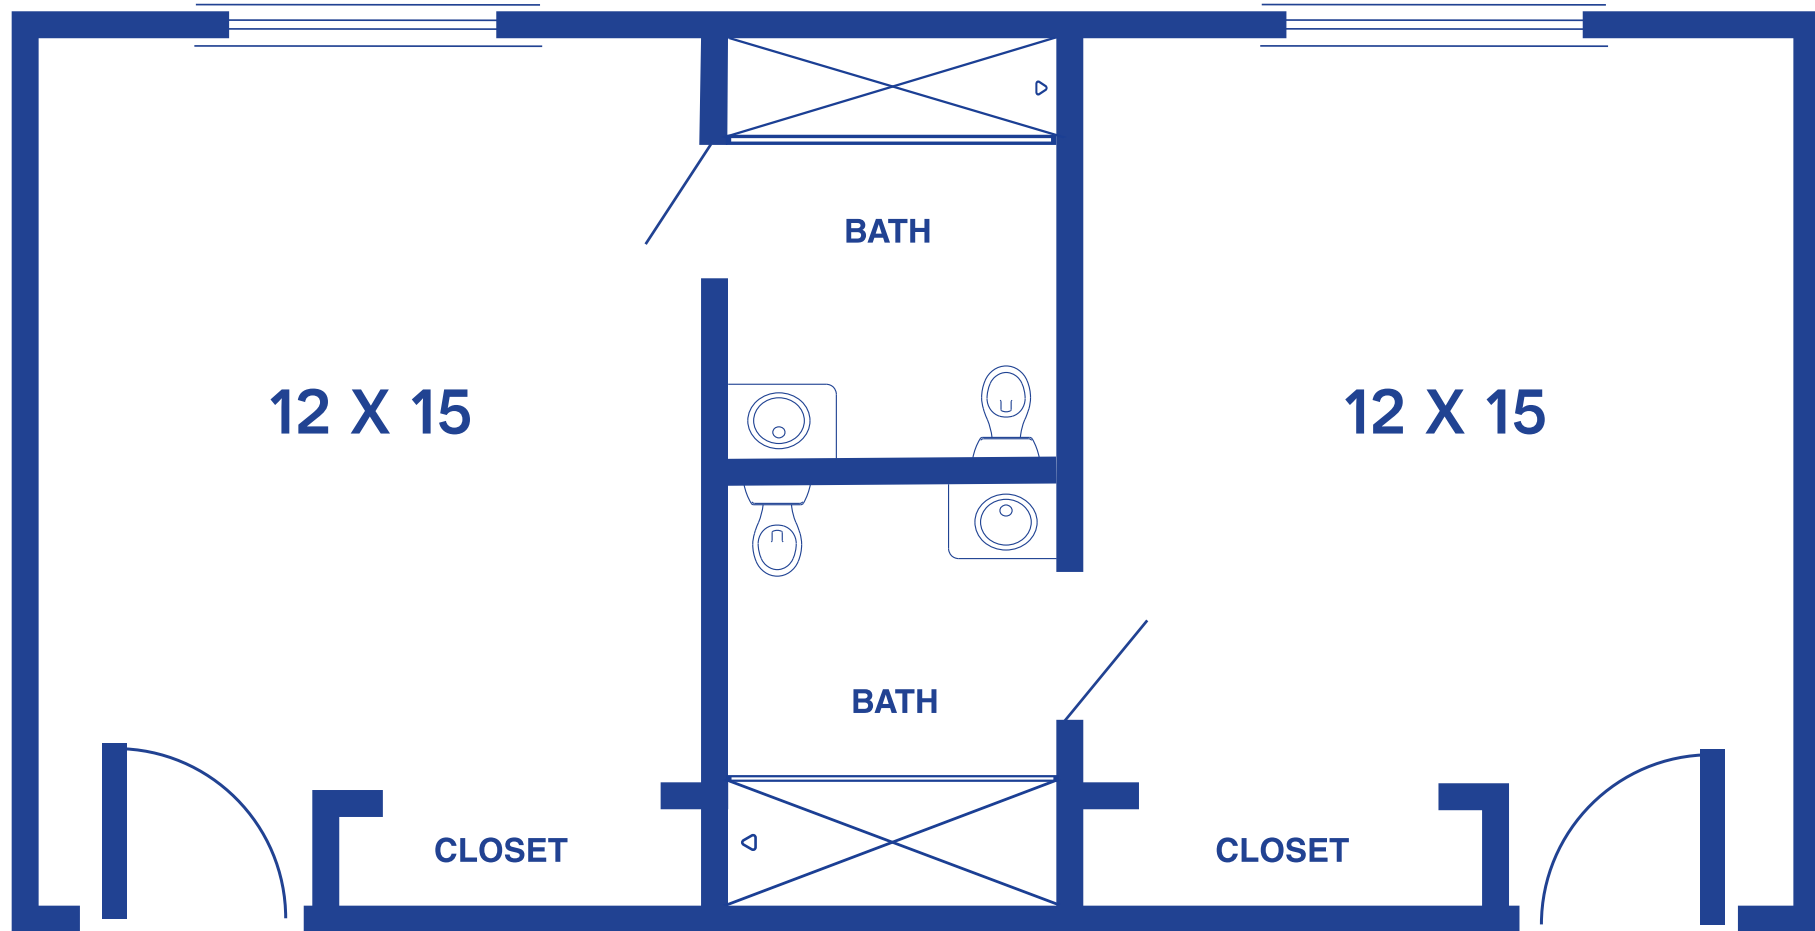

# THE BLUEJAY

STUDIO / 256 SQUARE FEET

Floor plans may vary slightly and are not to scale.

1200 HOMELIFE PLZ, ROLLA, MO 65401 • [WWW.ROLLAPRESBYTERIANMANOR.ORG](http://WWW.ROLLAPRESBYTERIANMANOR.ORG)

**ROLLA**  
Presbyterian Manor®

# THE EAGLE

SUITE / 398 SQUARE FEET

Floor plans may vary slightly and are not to scale.

# THE DOVE

DELUXE SUITE / 398 SQUARE FEET

*Floor plans may vary slightly and are not to scale.*