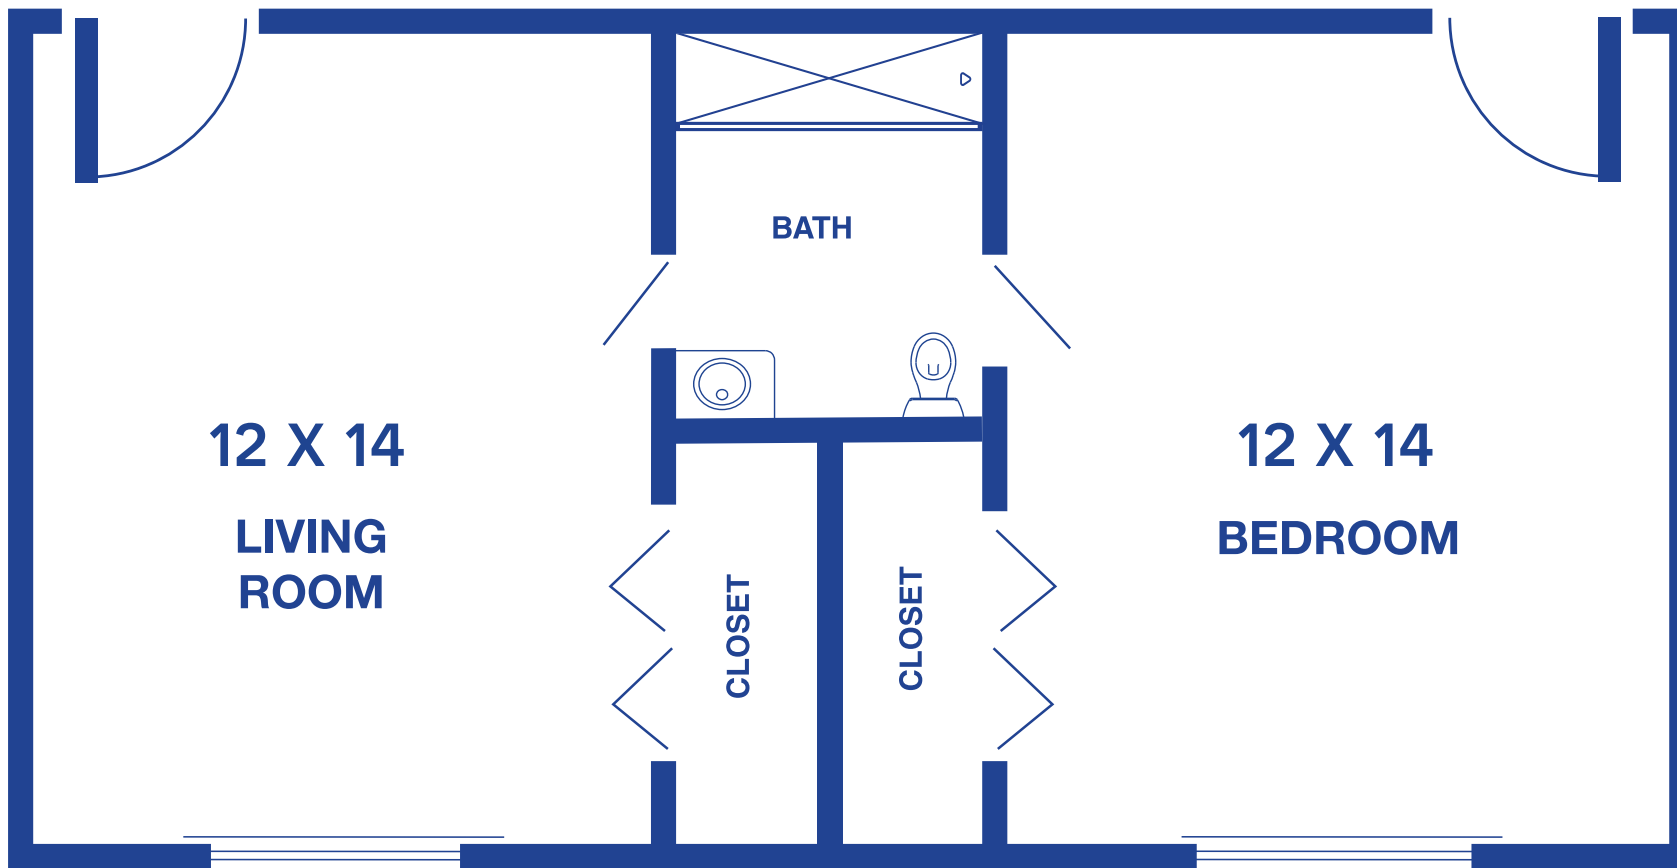

# THE BLUEJAY

STUDIO / 256 SQUARE FEET

Floor plans may vary slightly and are not to scale.

1200 HOMELIFE PLZ, ROLLA, MO 65401 • [WWW.ROLLAPRESBYTERIANMANOR.ORG](http://WWW.ROLLAPRESBYTERIANMANOR.ORG)

**ROLLA**  
Presbyterian Manor®

# THE EAGLE

SUITE / 398 SQUARE FEET

Floor plans may vary slightly and are not to scale.

# THE DOVE

DELUXE SUITE / 398 SQUARE FEET

*Floor plans may vary slightly and are not to scale.*