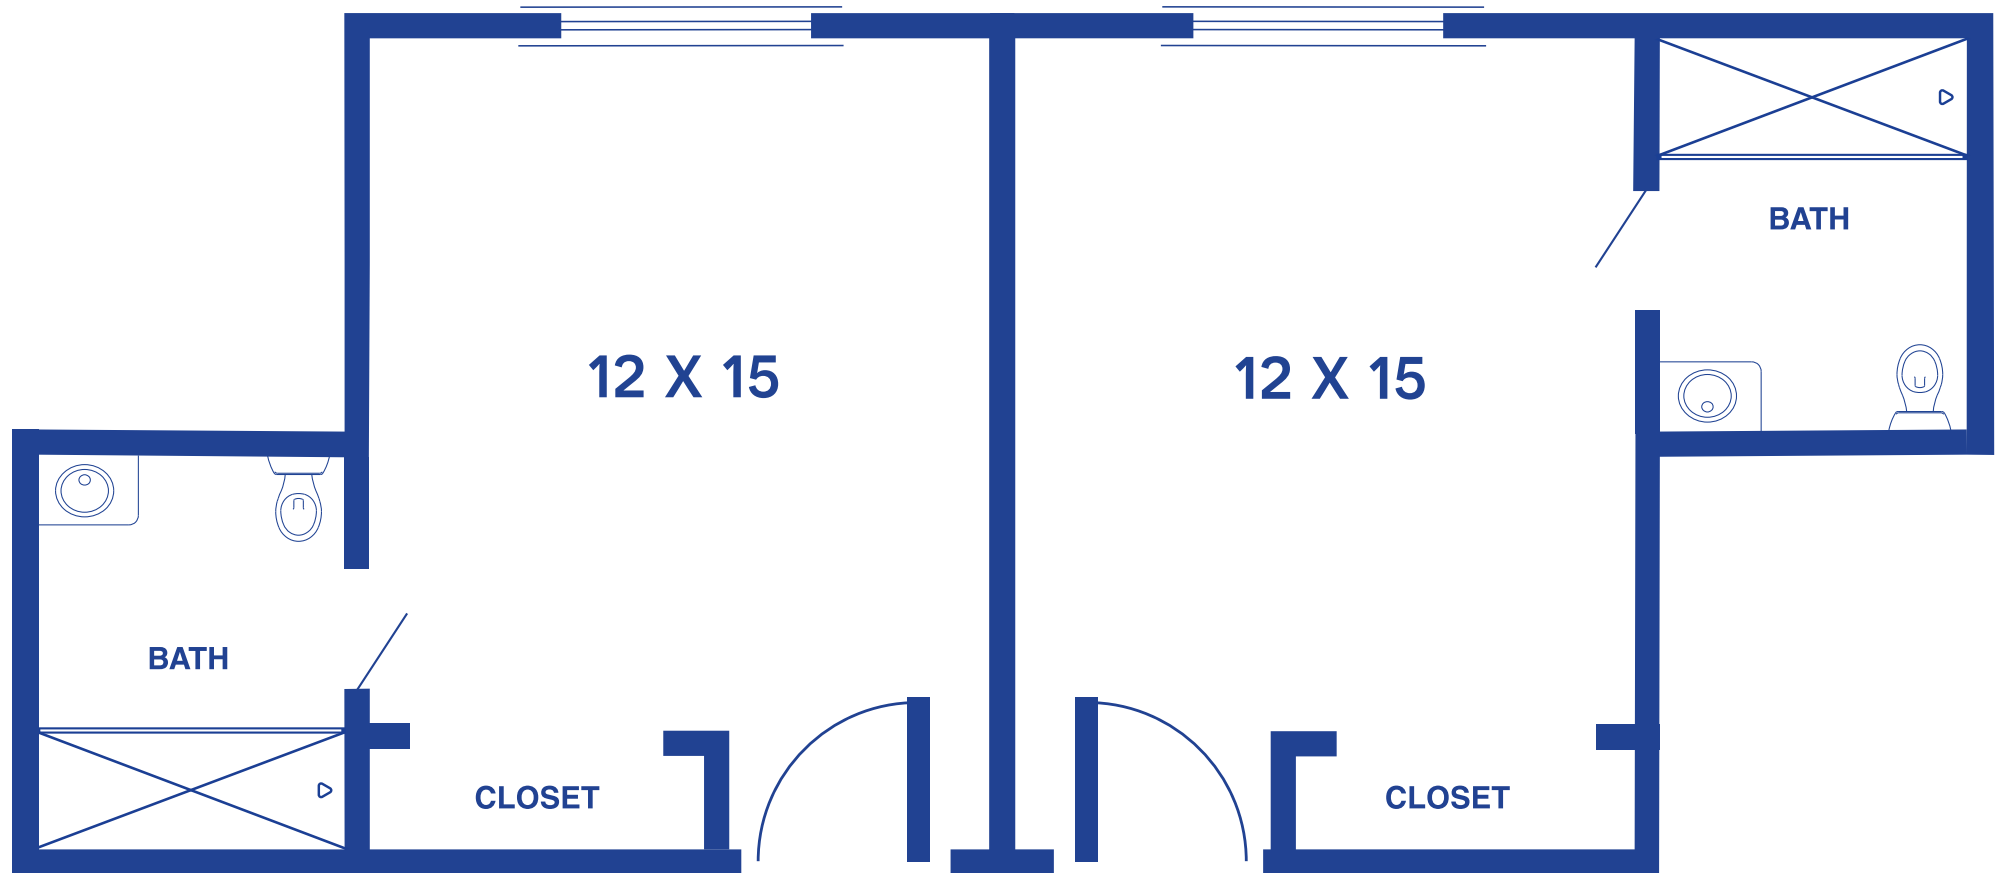

# THE BLUEJAY

STUDIO / 256 SQUARE FEET

Floor plans may vary slightly and are not to scale.

1200 HOMELIFE PLZ, ROLLA, MO 65401 • [WWW.ROLLAPRESBYTERIANMANOR.ORG](http://WWW.ROLLAPRESBYTERIANMANOR.ORG)

**ROLLA**  
Presbyterian Manor®

# THE EAGLE

SUITE / 398 SQUARE FEET

Floor plans may vary slightly and are not to scale.

# THE DOVE

DELUXE SUITE / 398 SQUARE FEET

*Floor plans may vary slightly and are not to scale.*