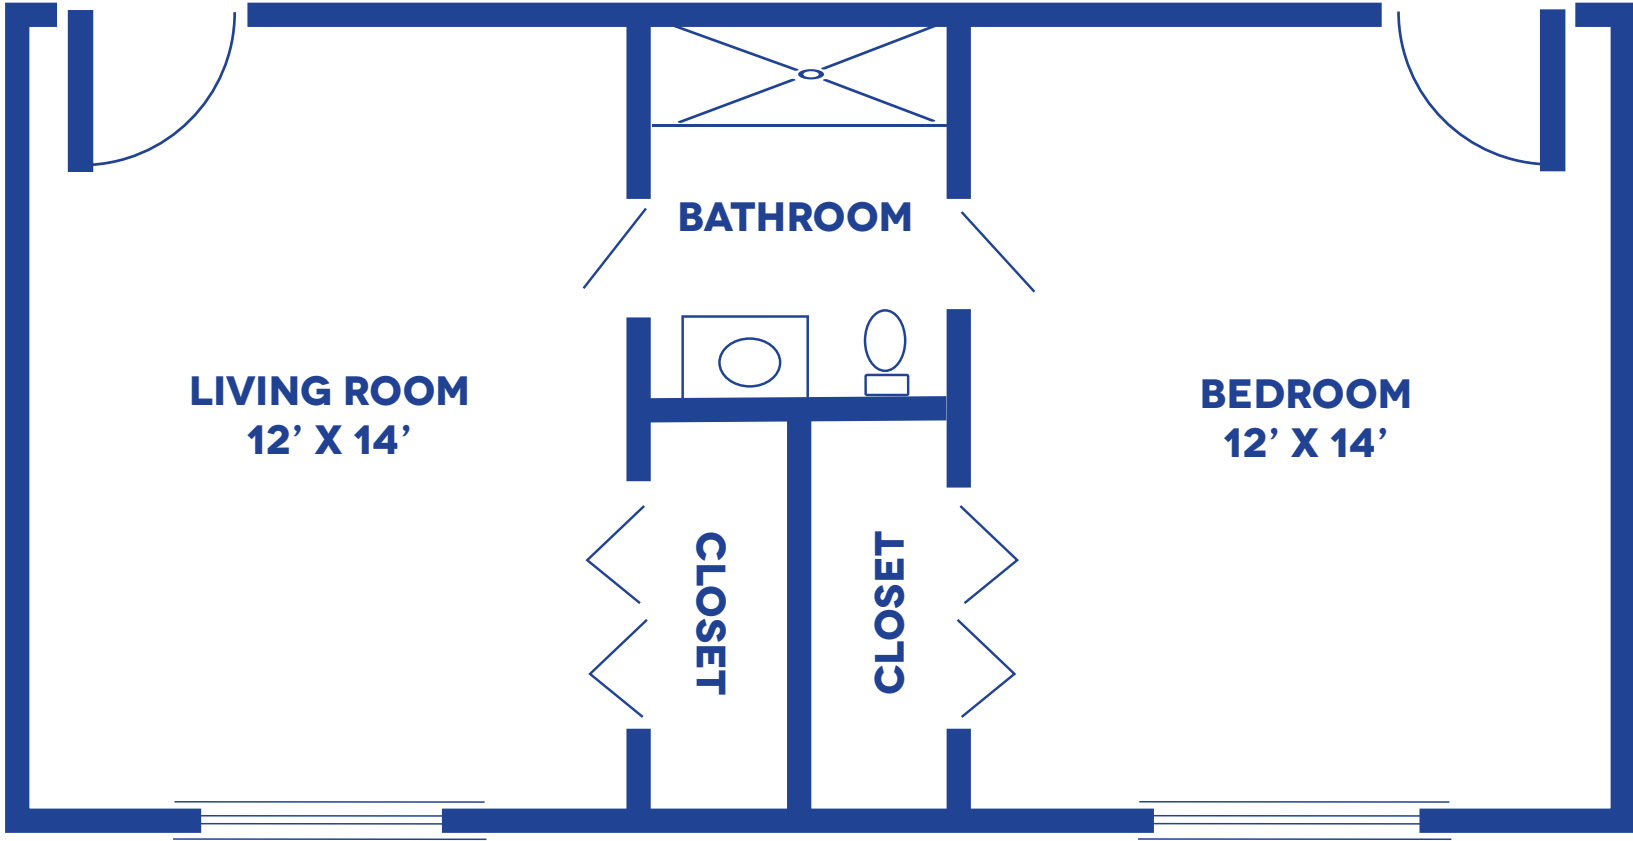

THE BLUEJAY

STUDIO / 256 SQUARE FEET

LAYOUT OPTION A

LAYOUT OPTION B

Floor plans may vary slightly and are not to scale.

THE EAGLE

SUITE / 398 SQUARE FEET

Floor plans may vary slightly and are not to scale.

THE DOVE

DELUXE SUITE / 398 SQUARE FEET

Floor plans may vary slightly and are not to scale.