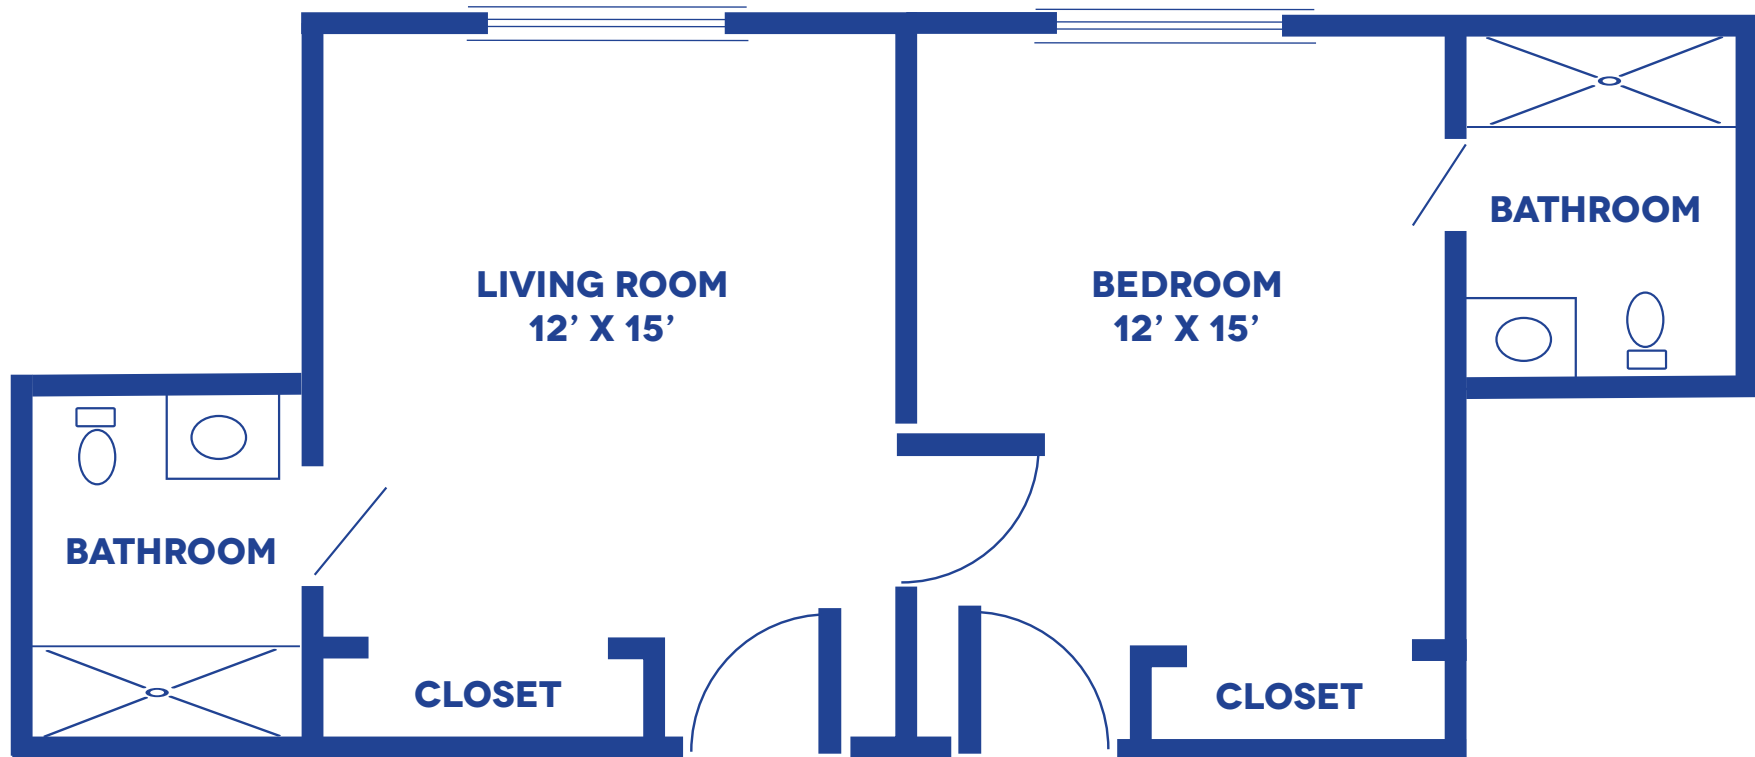

THE BLUEJAY

STUDIO / 256 SQUARE FEET

LAYOUT OPTION A

LAYOUT OPTION B

Floor plans may vary slightly and are not to scale.

THE EAGLE

SUITE / 398 SQUARE FEET

Floor plans may vary slightly and are not to scale.

THE DOVE

DELUXE SUITE / 398 SQUARE FEET

Floor plans may vary slightly and are not to scale.