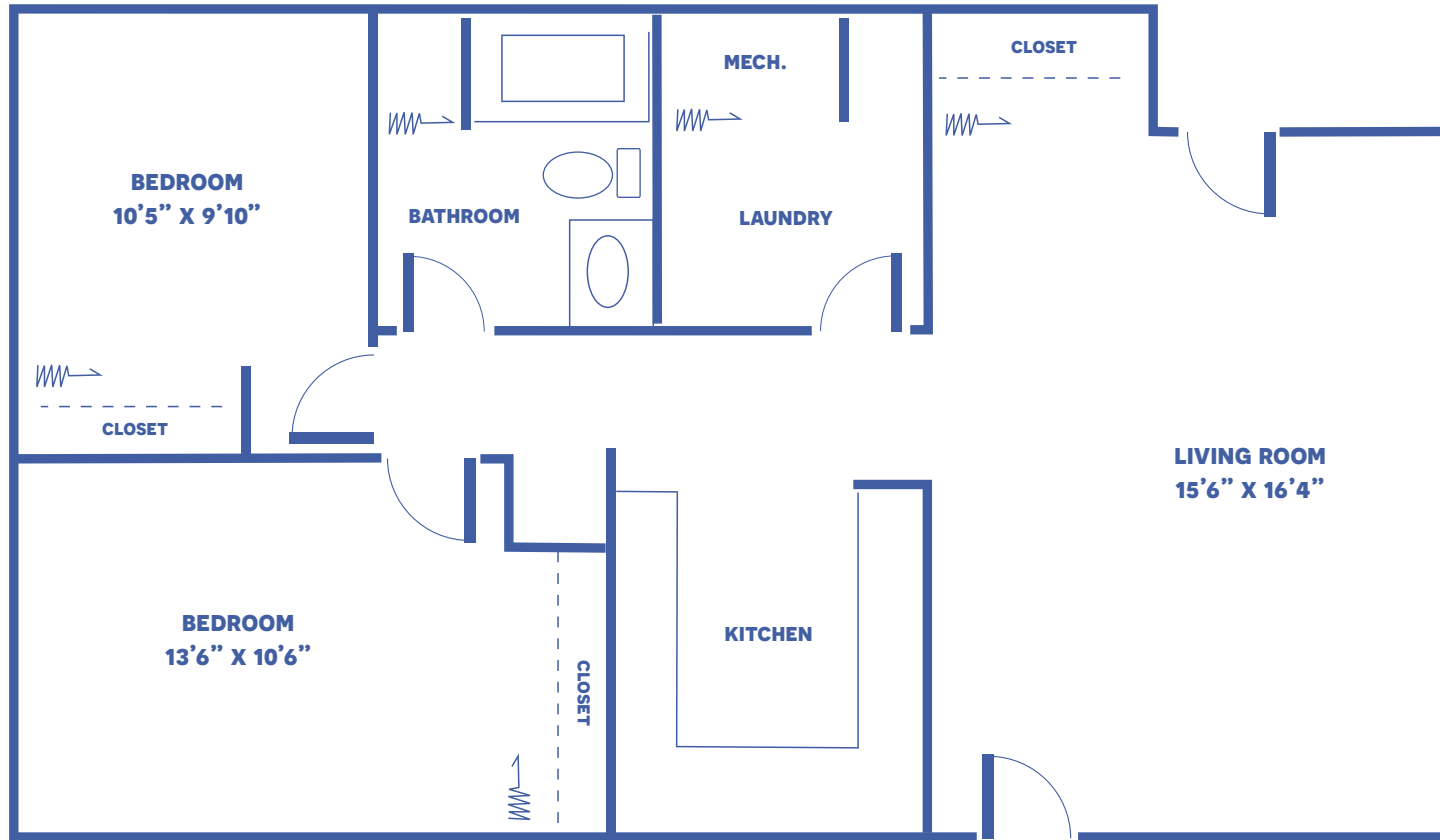

THE IRONHORSE

2 BEDROOM MEDIUM DUPLEX / 900 SQUARE FEET

Floor plans may vary slightly and are not to scale.