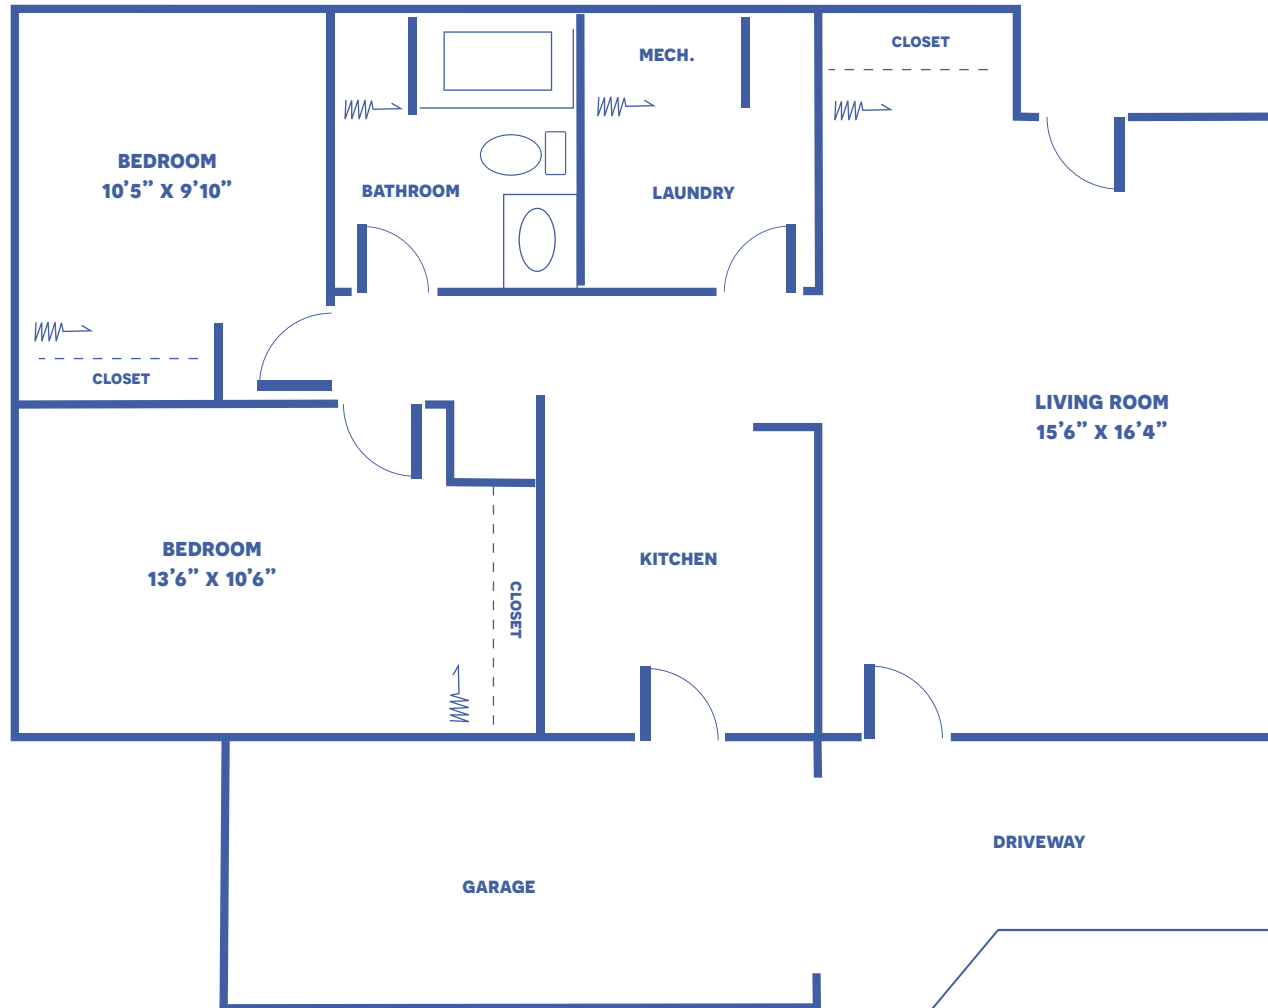

# THE IRONHORSE

2 BEDROOM MEDIUM DUPLEX / 900 SQUARE FEET

Floor plans may vary slightly and are not to scale.