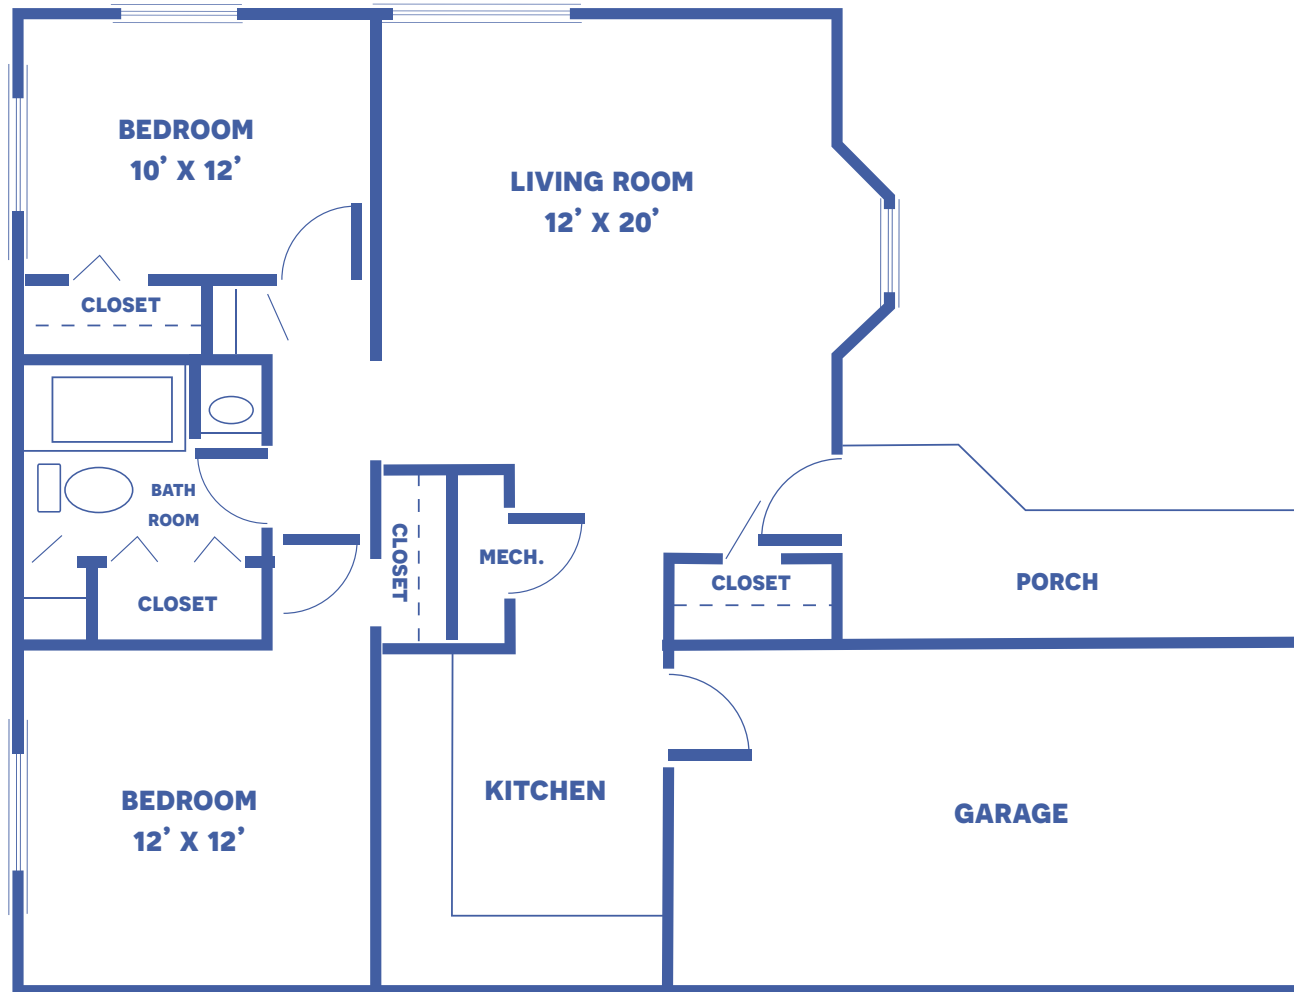

# THE GLENWOOD

2 BEDROOM DUPLEX / 826 SQUARE FEET

Floor plans may vary slightly and are not to scale.

3501 DIRR AVE, PARSONS, KS 67357 • [WWW.PARSONSPRESBYTERIANMANOR.ORG](http://WWW.PARSONSPRESBYTERIANMANOR.ORG)

**PARSONS**  
Presbyterian Manor®