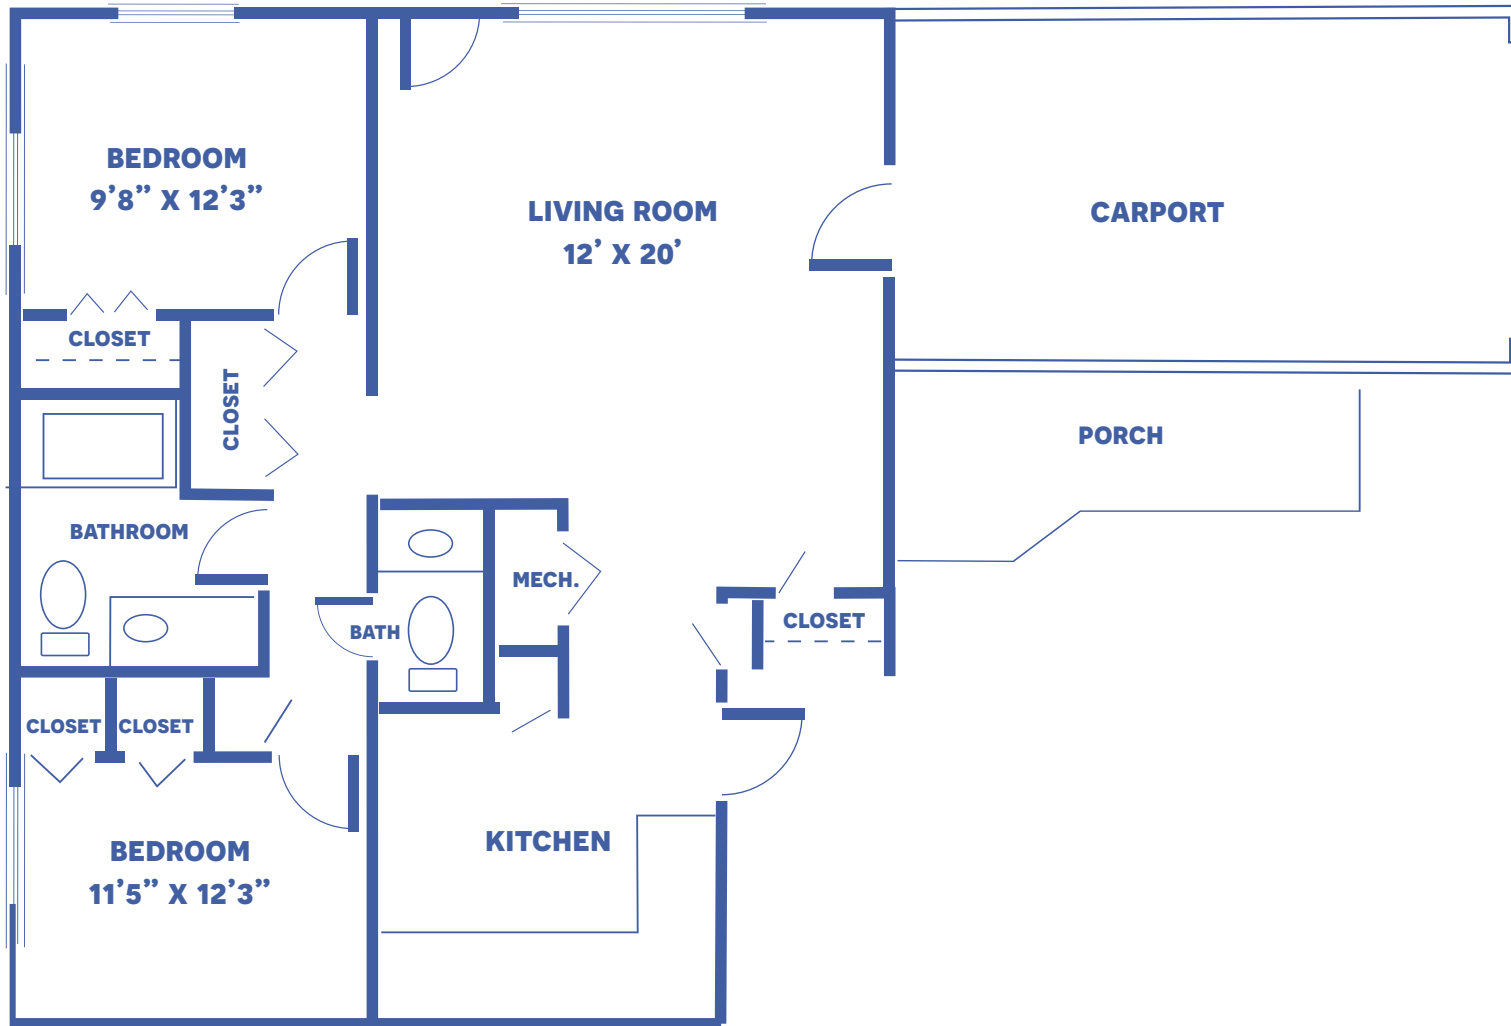

THE GLENWOOD

2 BEDROOM DUPLEX / 826 SQUARE FEET

Floor plans may vary slightly and are not to scale.